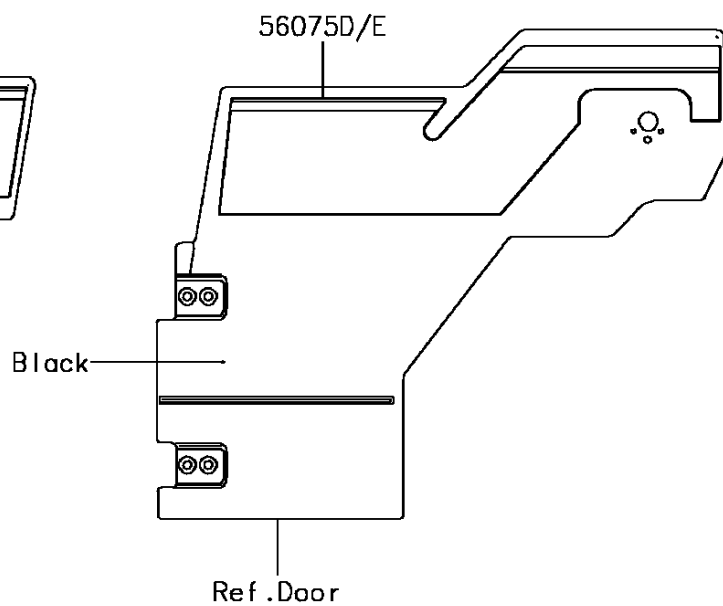

2017 Mule PRO-FXT EPS

PARTS DIAGRAM

Decals(Blue)

F2861A

2017 Mule PRO-FXT EPS

PARTS LIST

Decals(Blue)

ITEM NAME

PART NUMBER

QUANTITY
