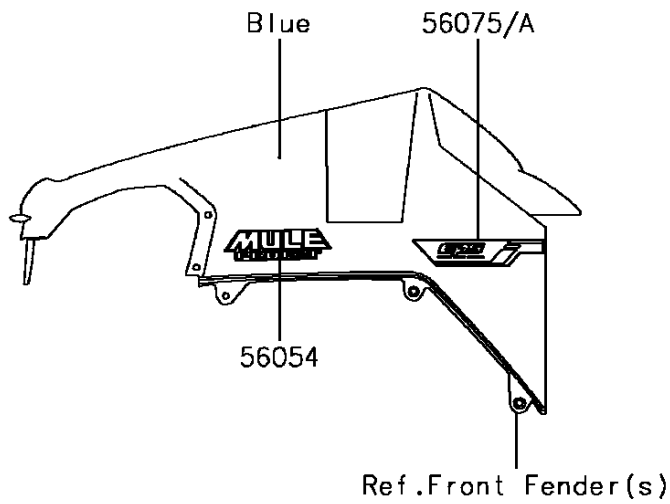

2017 Mule PRO-FXT EPS

PARTS DIAGRAM

Decals(Blue)

F2861A

2017 Mule PRO-FXT EPS

PARTS LIST

Decals(Blue)

ITEM NAME

PART NUMBER

QUANTITY
