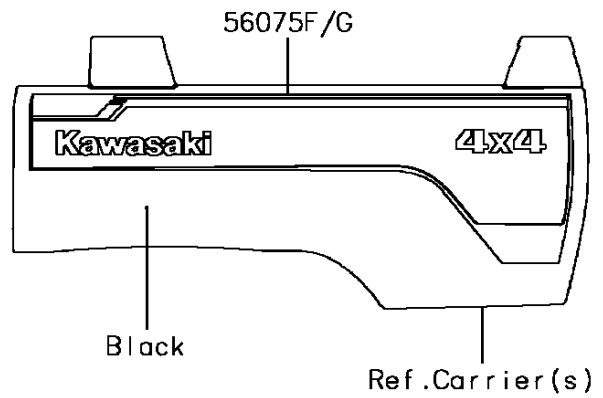

2017 Mule PRO-FXT EPS

PARTS DIAGRAM

Decals(Blue)

F2861A

2017 Mule PRO-FXT EPS

PARTS LIST

Decals(Blue)

ITEM NAME

PART NUMBER

QUANTITY
