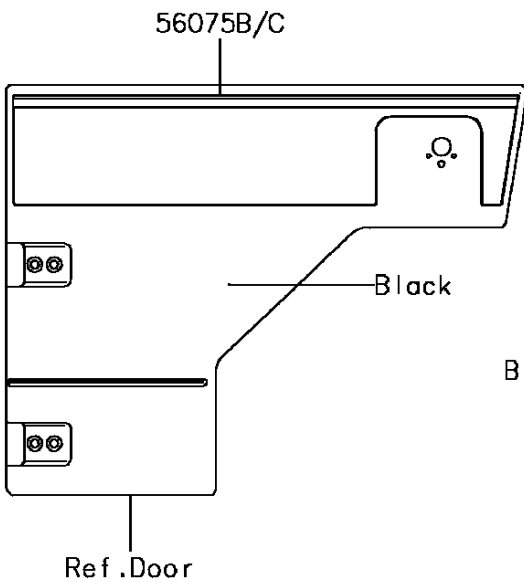

2017 Mule PRO-FXT EPS

PARTS DIAGRAM

Decals(Blue)

F2861A

2017 Mule PRO-FXT EPS

PARTS LIST

Decals(Blue)

ITEM NAME

PART NUMBER

QUANTITY
