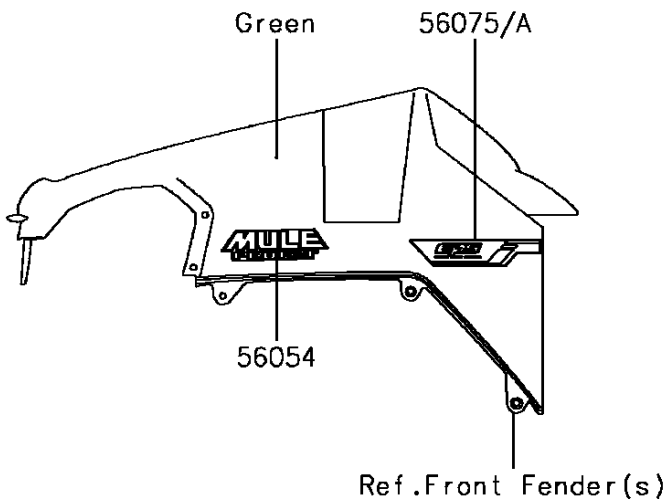

2017 Mule PRO-FXT EPS

PARTS DIAGRAM

Decals(Green)

F2861

2017 Mule PRO-FXT EPS

PARTS LIST Decals(Green)

ITEM NAME

PART NUMBER