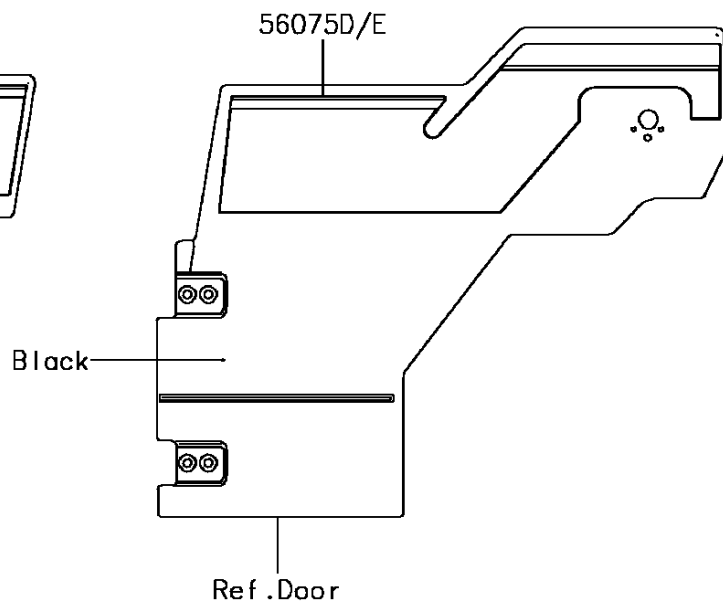

2017 Mule PRO-FXT EPS

PARTS DIAGRAM

Decals(Green)

F2861

2017 Mule PRO-FXT EPS

PARTS LIST Decals(Green)

ITEM NAME

PART NUMBER

QUANTITY
