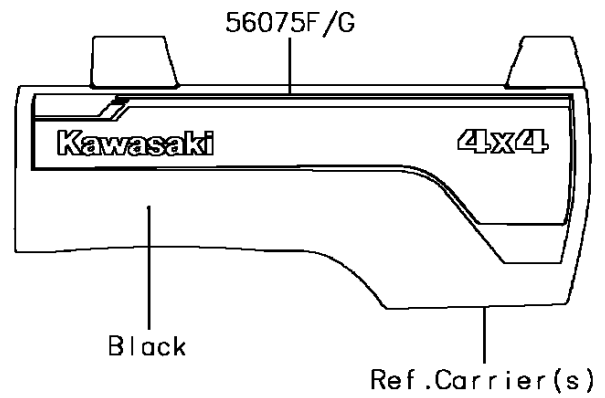

2017 Mule PRO-FXT EPS

PARTS DIAGRAM

Decals(Green)

F2861

2017 Mule PRO-FXT EPS

PARTS LIST Decals(Green)

ITEM NAME

PART NUMBER