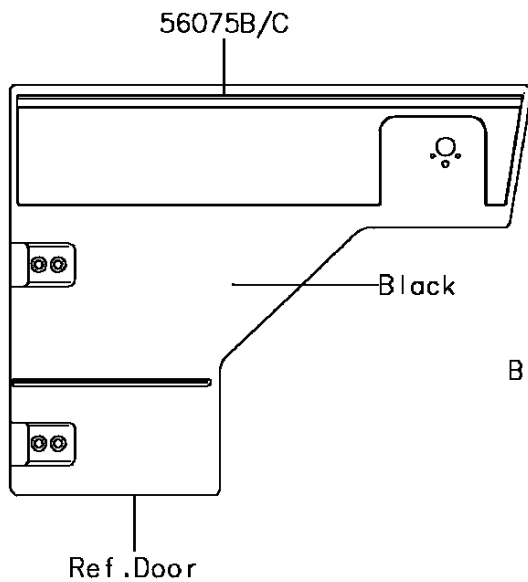

2017 Mule PRO-FXT EPS

PARTS DIAGRAM

Decals(Green)

F2861

2017 Mule PRO-FXT EPS

PARTS LIST Decals(Green)

ITEM NAME

PART NUMBER

QUANTITY
