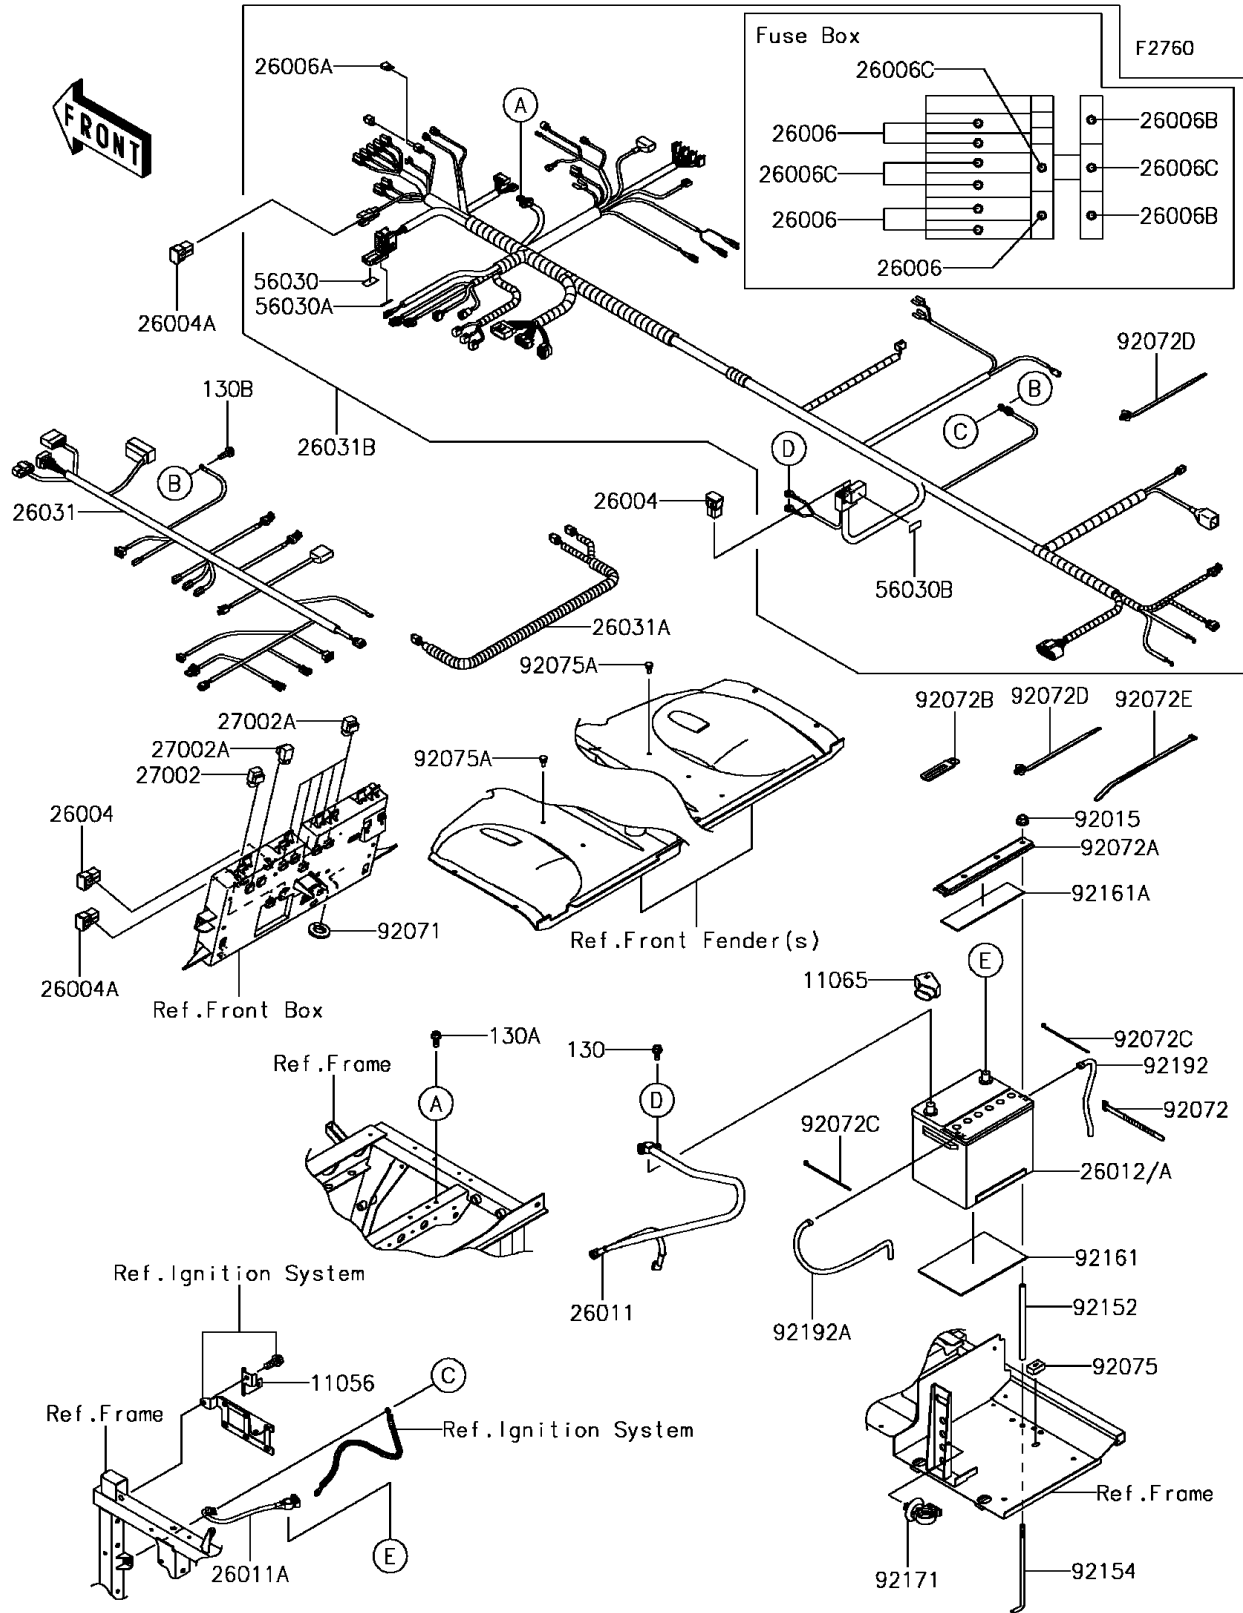

2017 Mule PRO-FXT EPS

PARTS DIAGRAM

Chassis Electrical Equipment

2017 Mule PRO-FXT EPS

PARTS LIST

Chassis Electrical Equipment

ITEM NAME

PART NUMBER

QUANTITY
