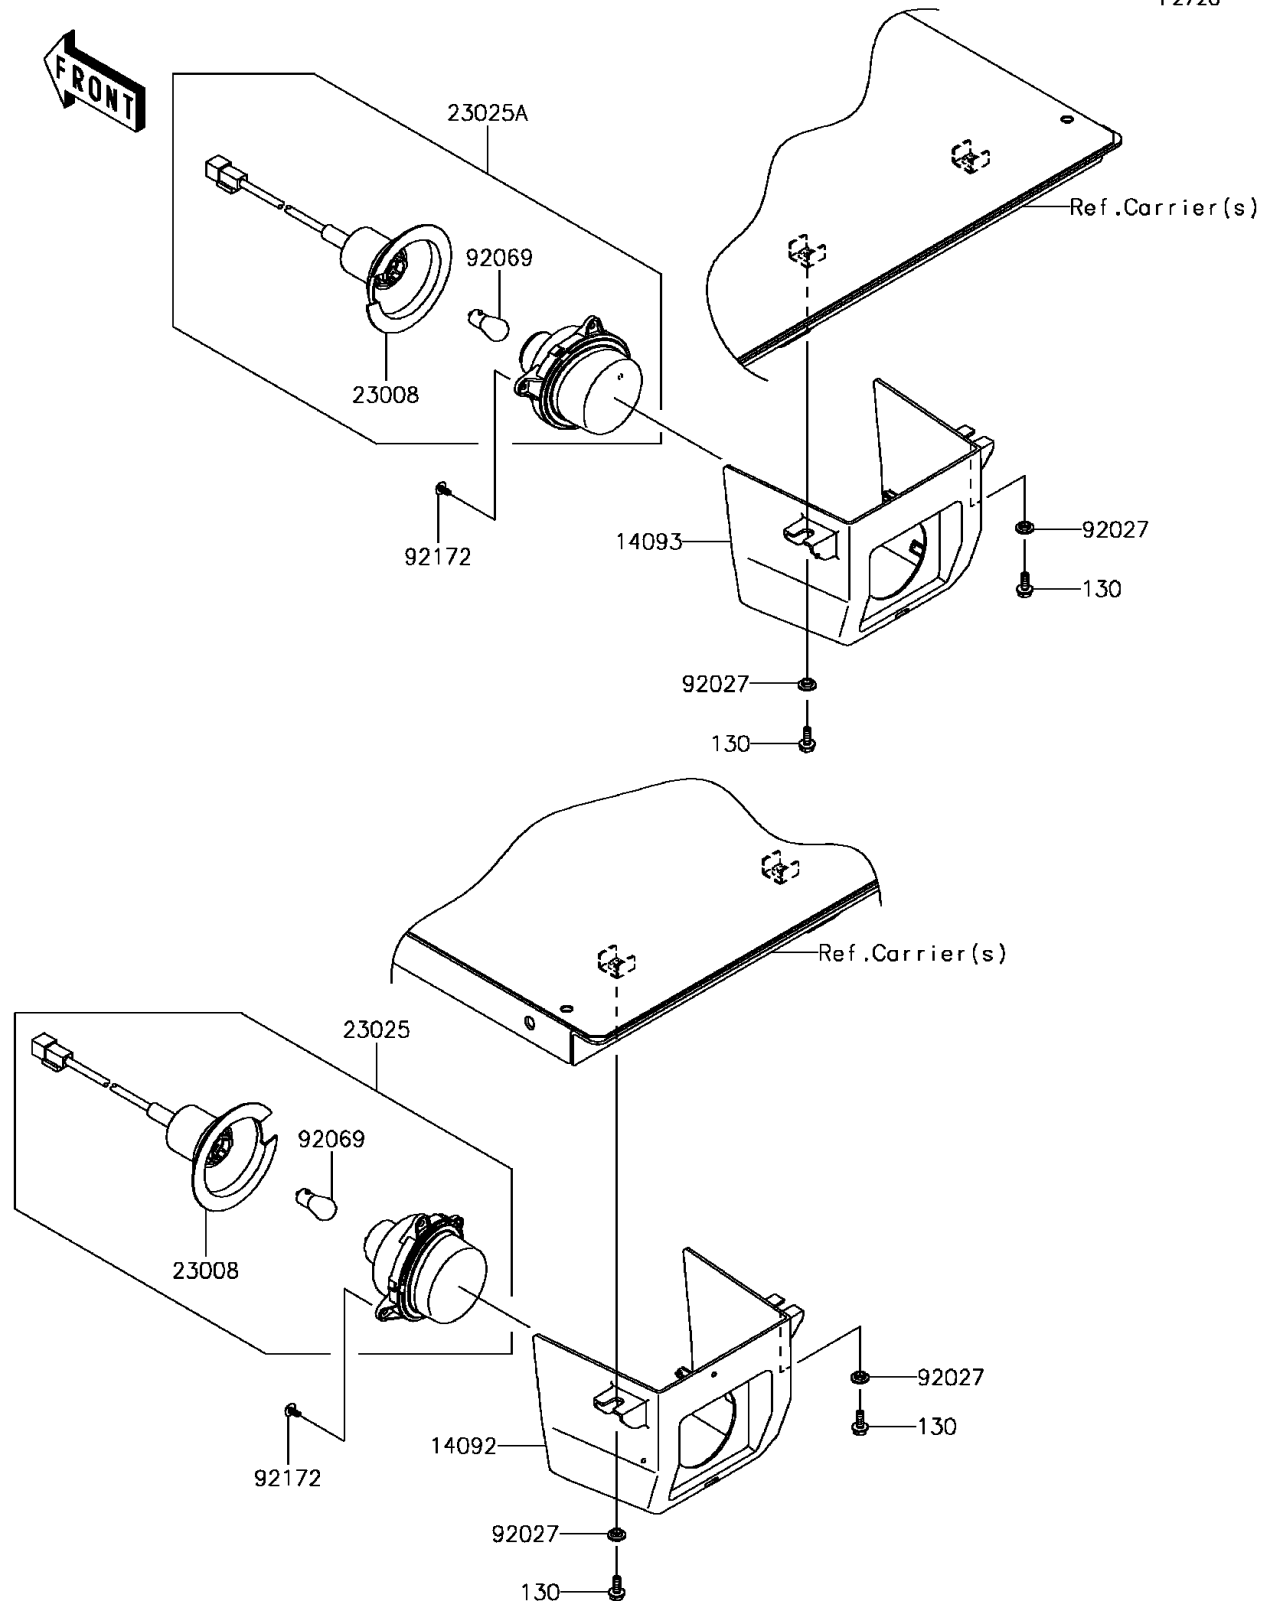

2017 Mule PRO-FXT EPS

PARTS DIAGRAM

Taillight(s)

F2720

2017 Mule PRO-FXT EPS

PARTS LIST

Taillight(s)

ITEM NAME

PART NUMBER

QUANTITY
