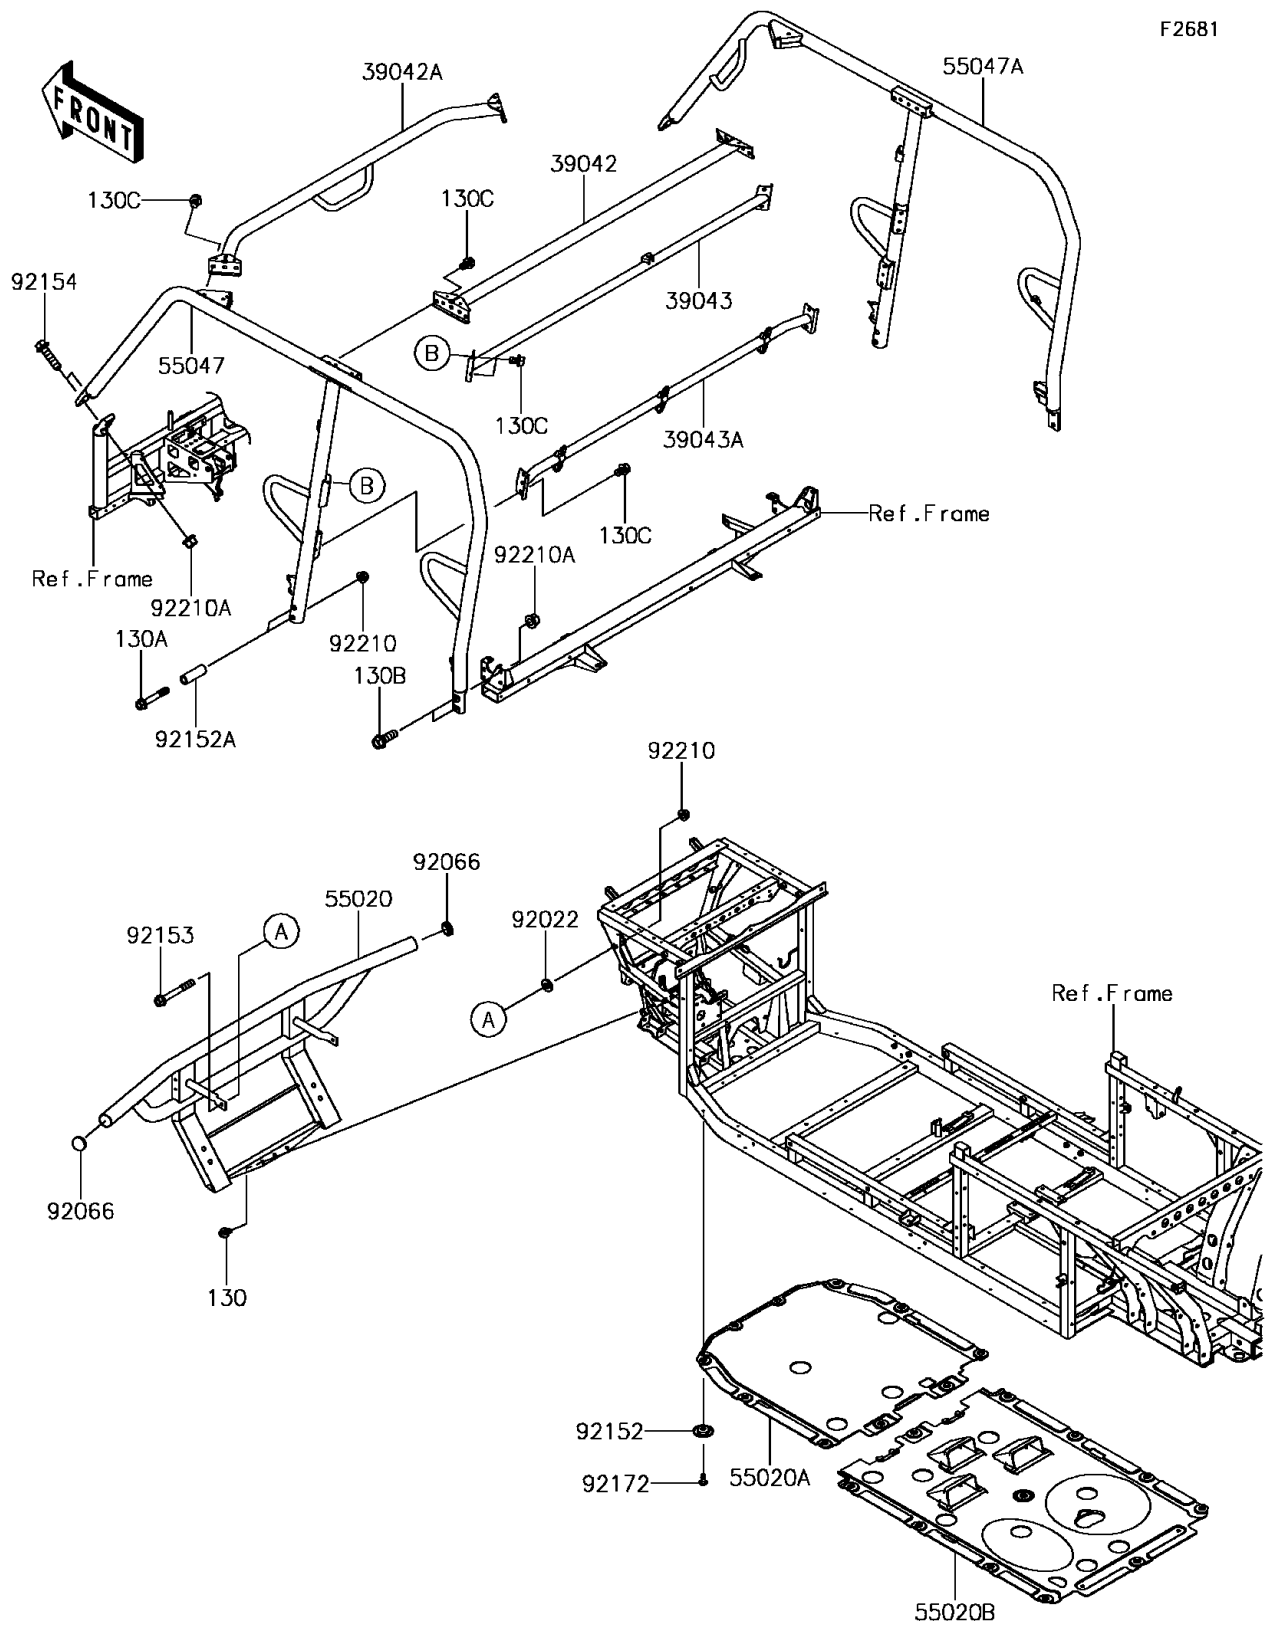

2017 Mule PRO-FXT EPS

PARTS DIAGRAM

Guards/Cab Frame

F2681

2017 Mule PRO-FXT EPS

PARTS LIST

Guards/Cab Frame

ITEM NAME

PART NUMBER

QUANTITY
