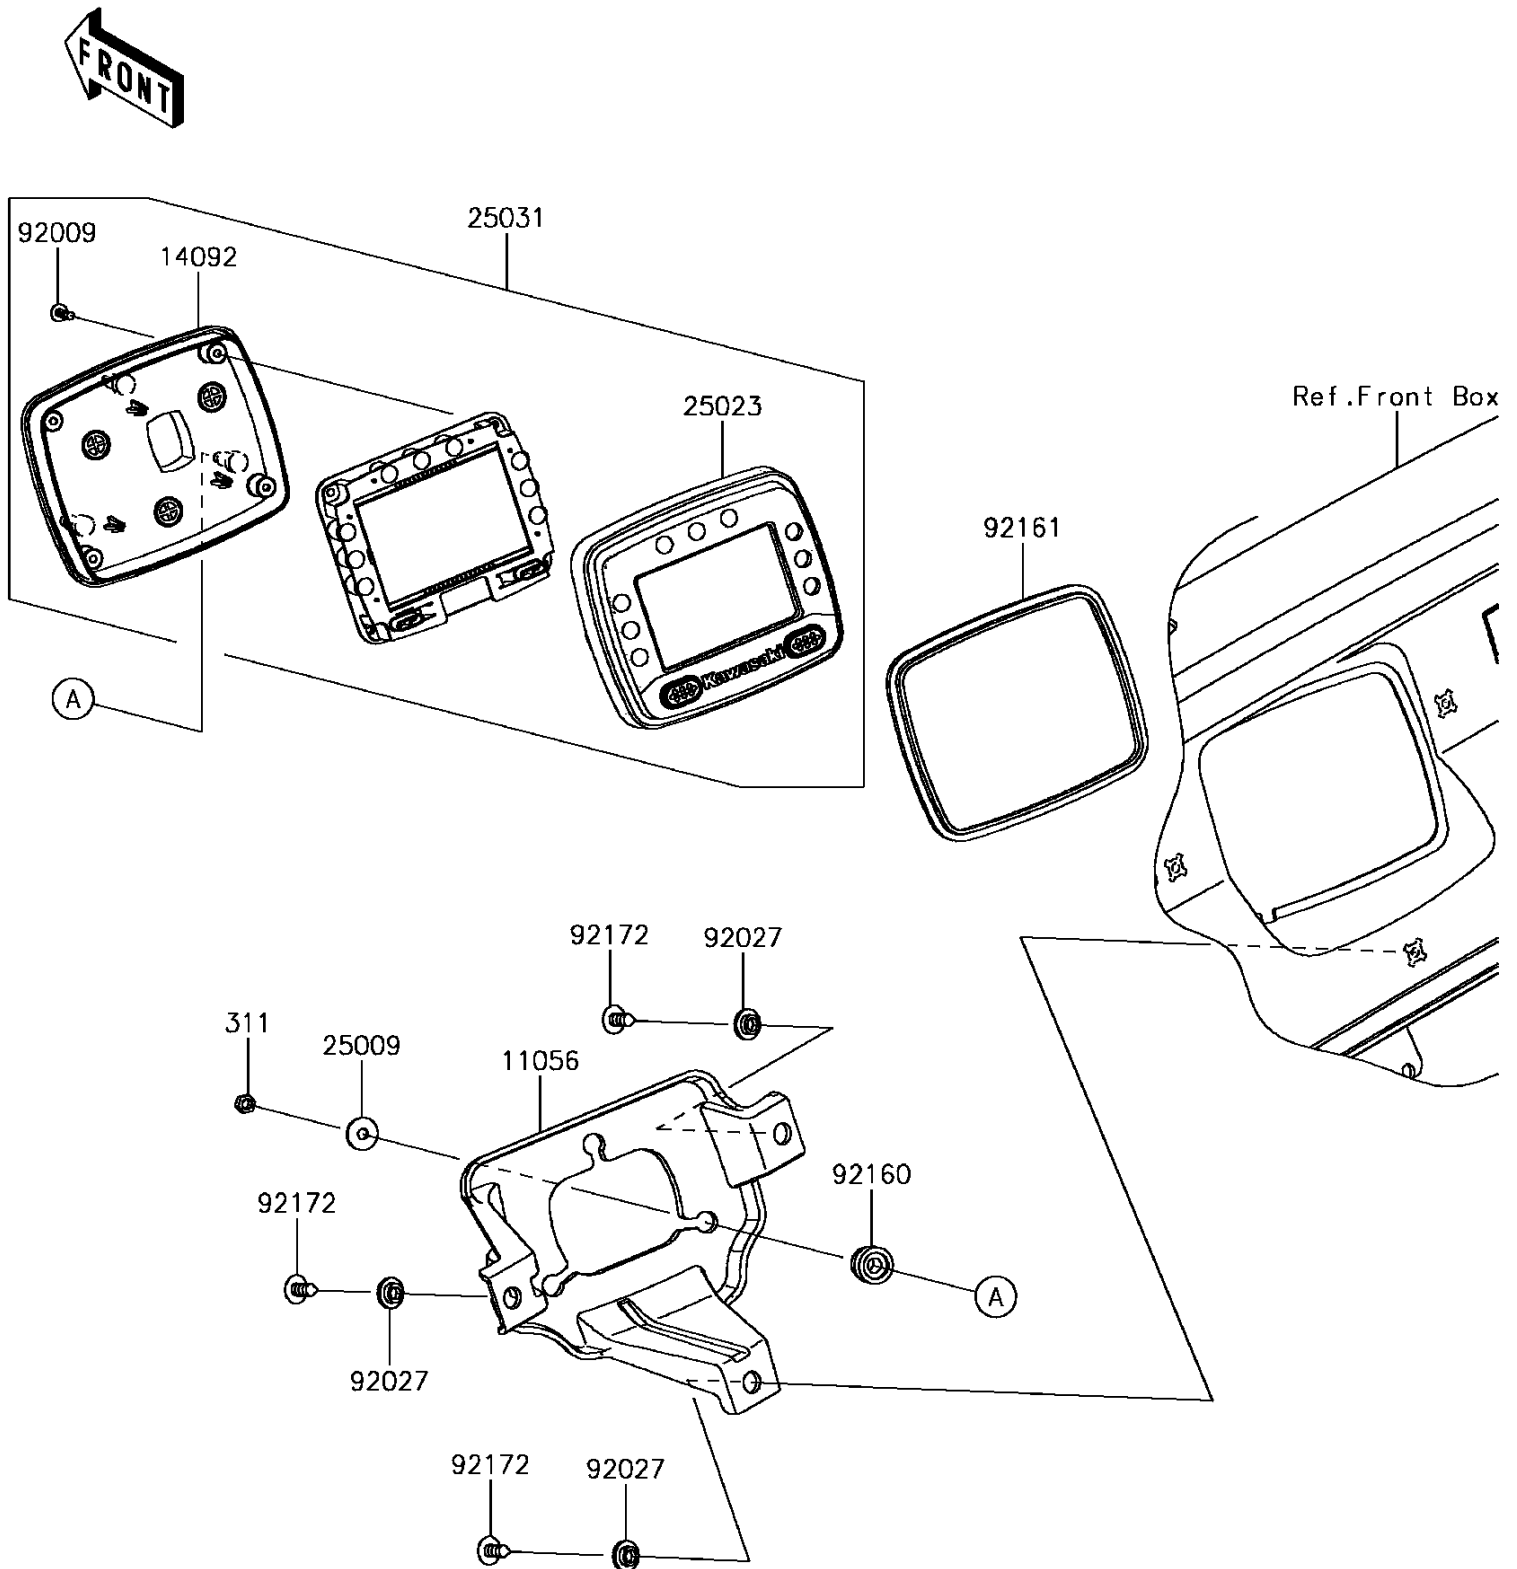

2017 Mule PRO-FXT EPS

PARTS DIAGRAM

Meter(s)

F2530

2017 Mule PRO-FXT EPS

PARTS LIST

Meter(s)

ITEM NAME

PART NUMBER

QUANTITY
