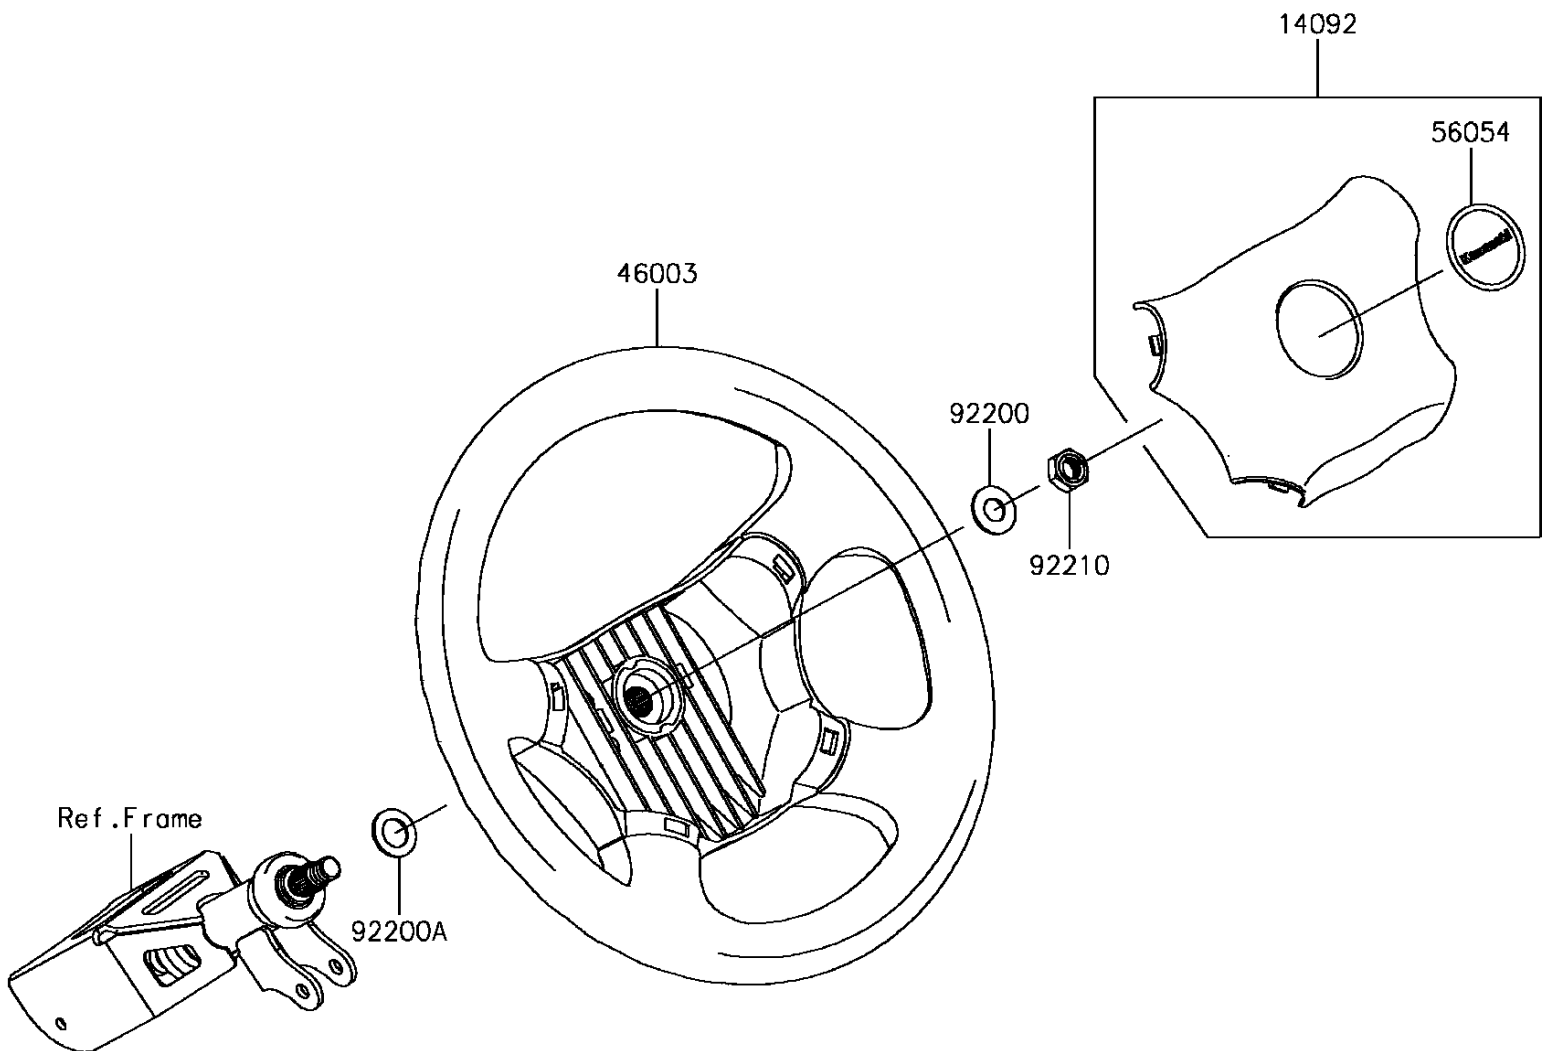

2017 Mule PRO-FXT EPS

PARTS DIAGRAM

Steering Wheel

F2311

2017 Mule PRO-FXT EPS

PARTS LIST

Steering Wheel

ITEM NAME

PART NUMBER

QUANTITY
