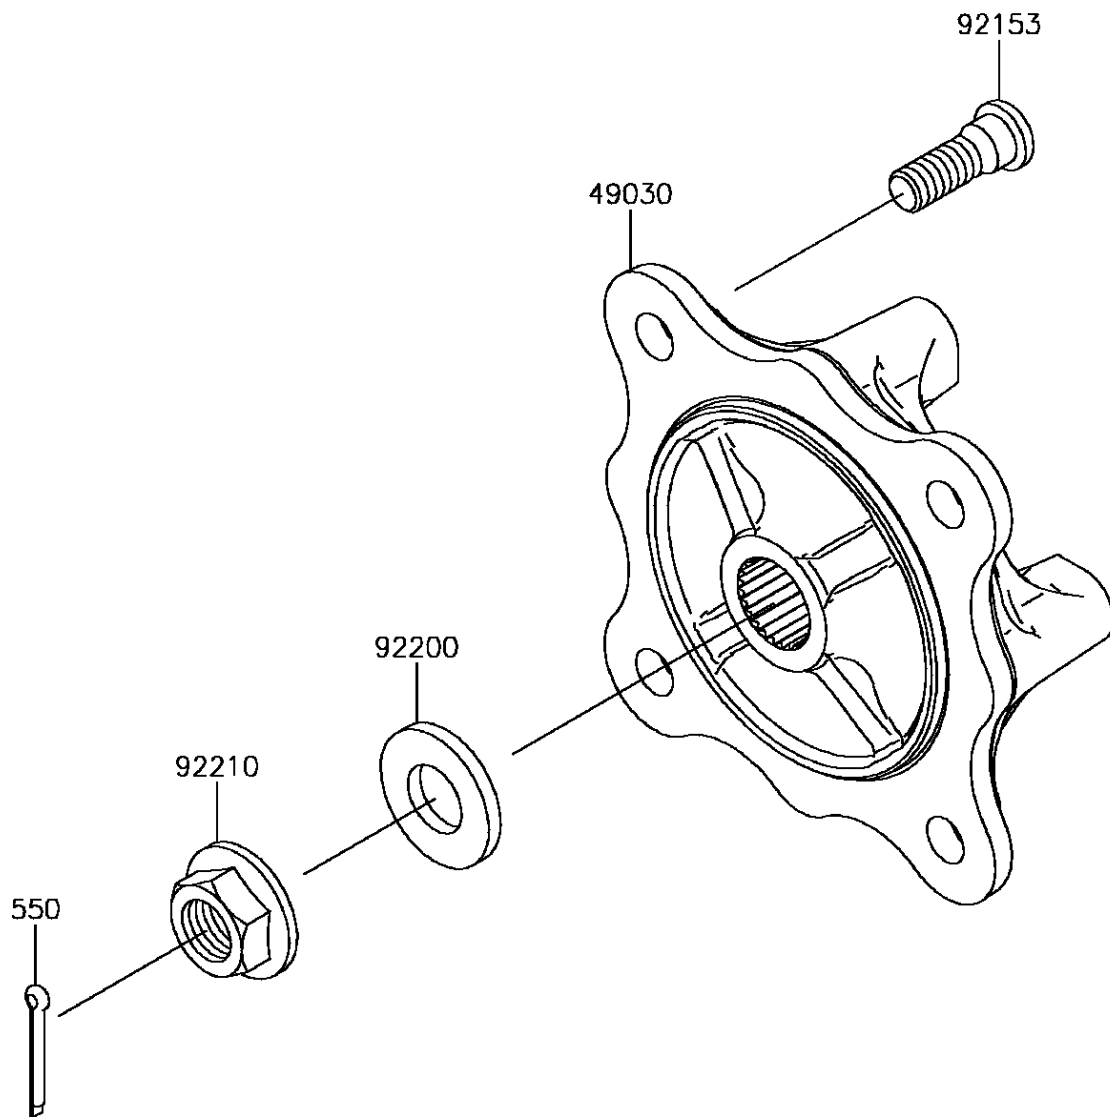

2017 Mule PRO-FXT EPS

PARTS DIAGRAM

Front Hubs/Brakes

F2230

2017 Mule PRO-FXT EPS

PARTS LIST

Front Hubs/Brakes

ITEM NAME

PART NUMBER

QUANTITY
