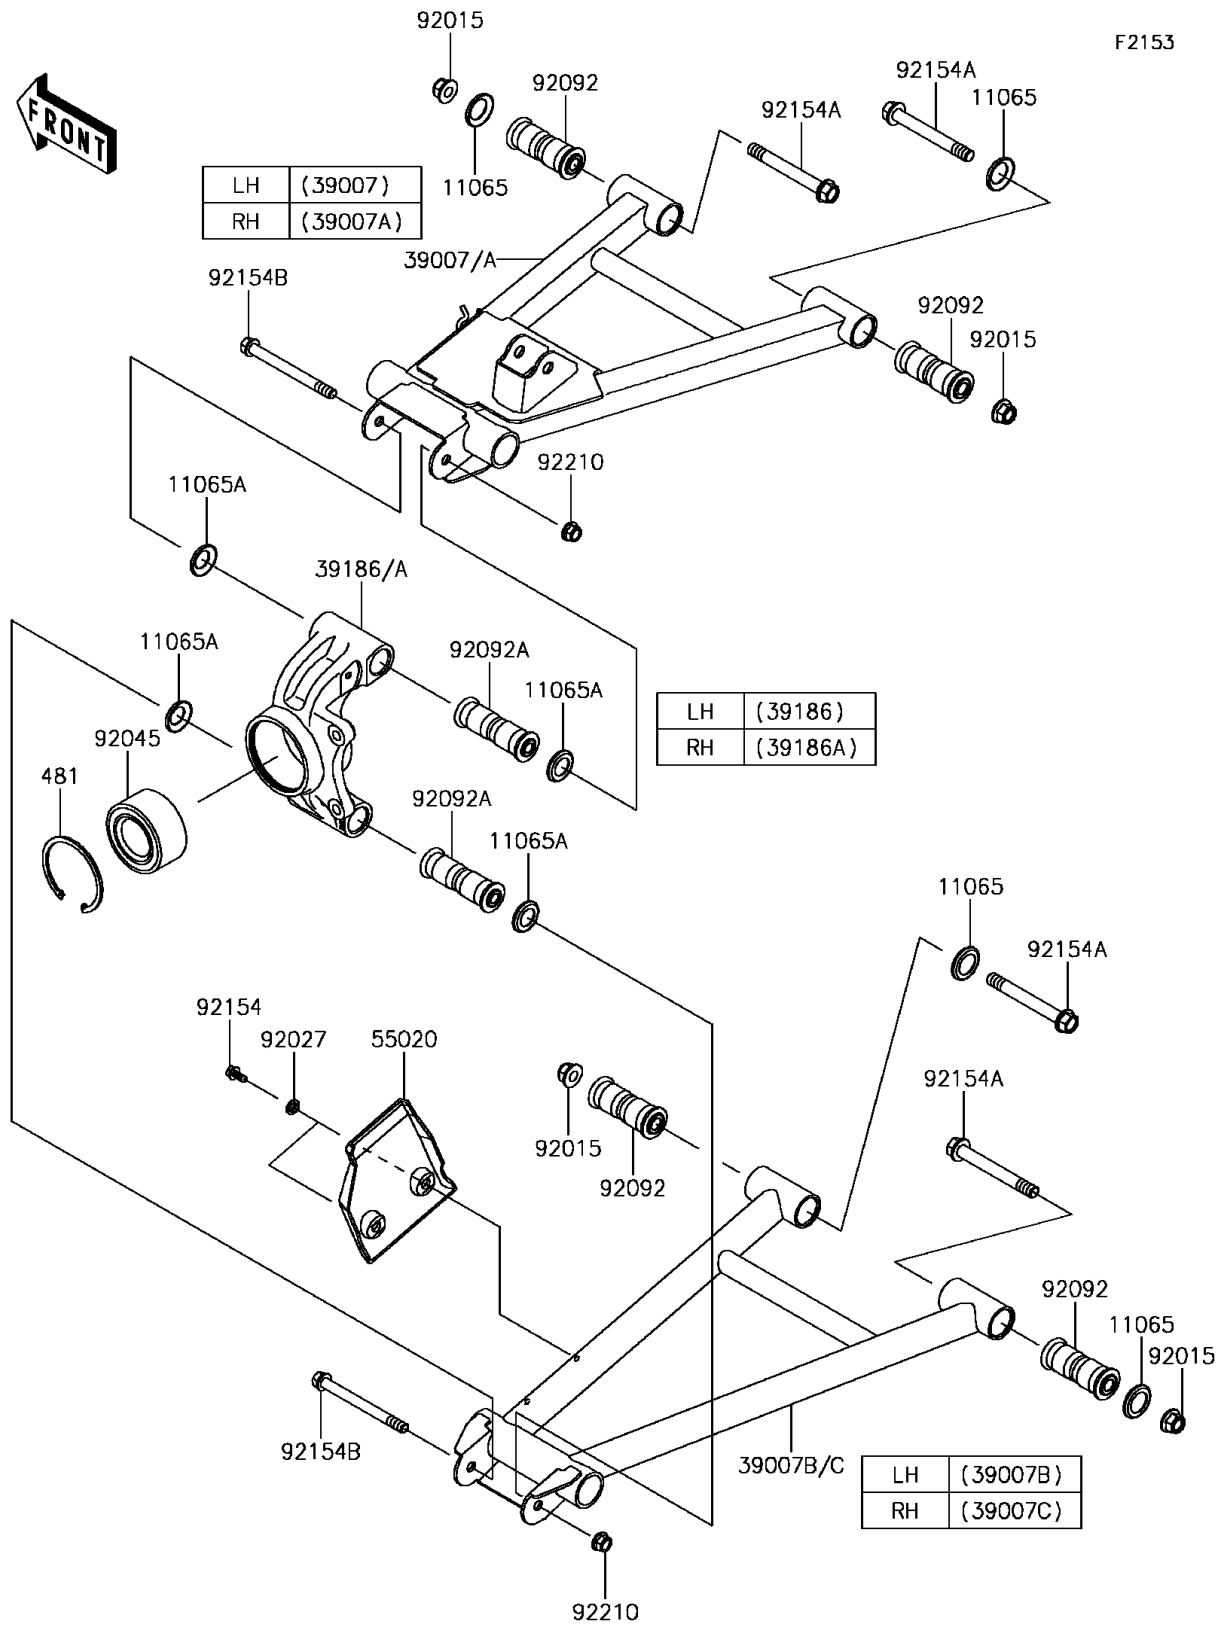

2017 Mule PRO-FXT EPS

PARTS DIAGRAM

Rear Suspension

2017 Mule PRO-FXT EPS

PARTS LIST

Rear Suspension

ITEM NAME

PART NUMBER

QUANTITY
