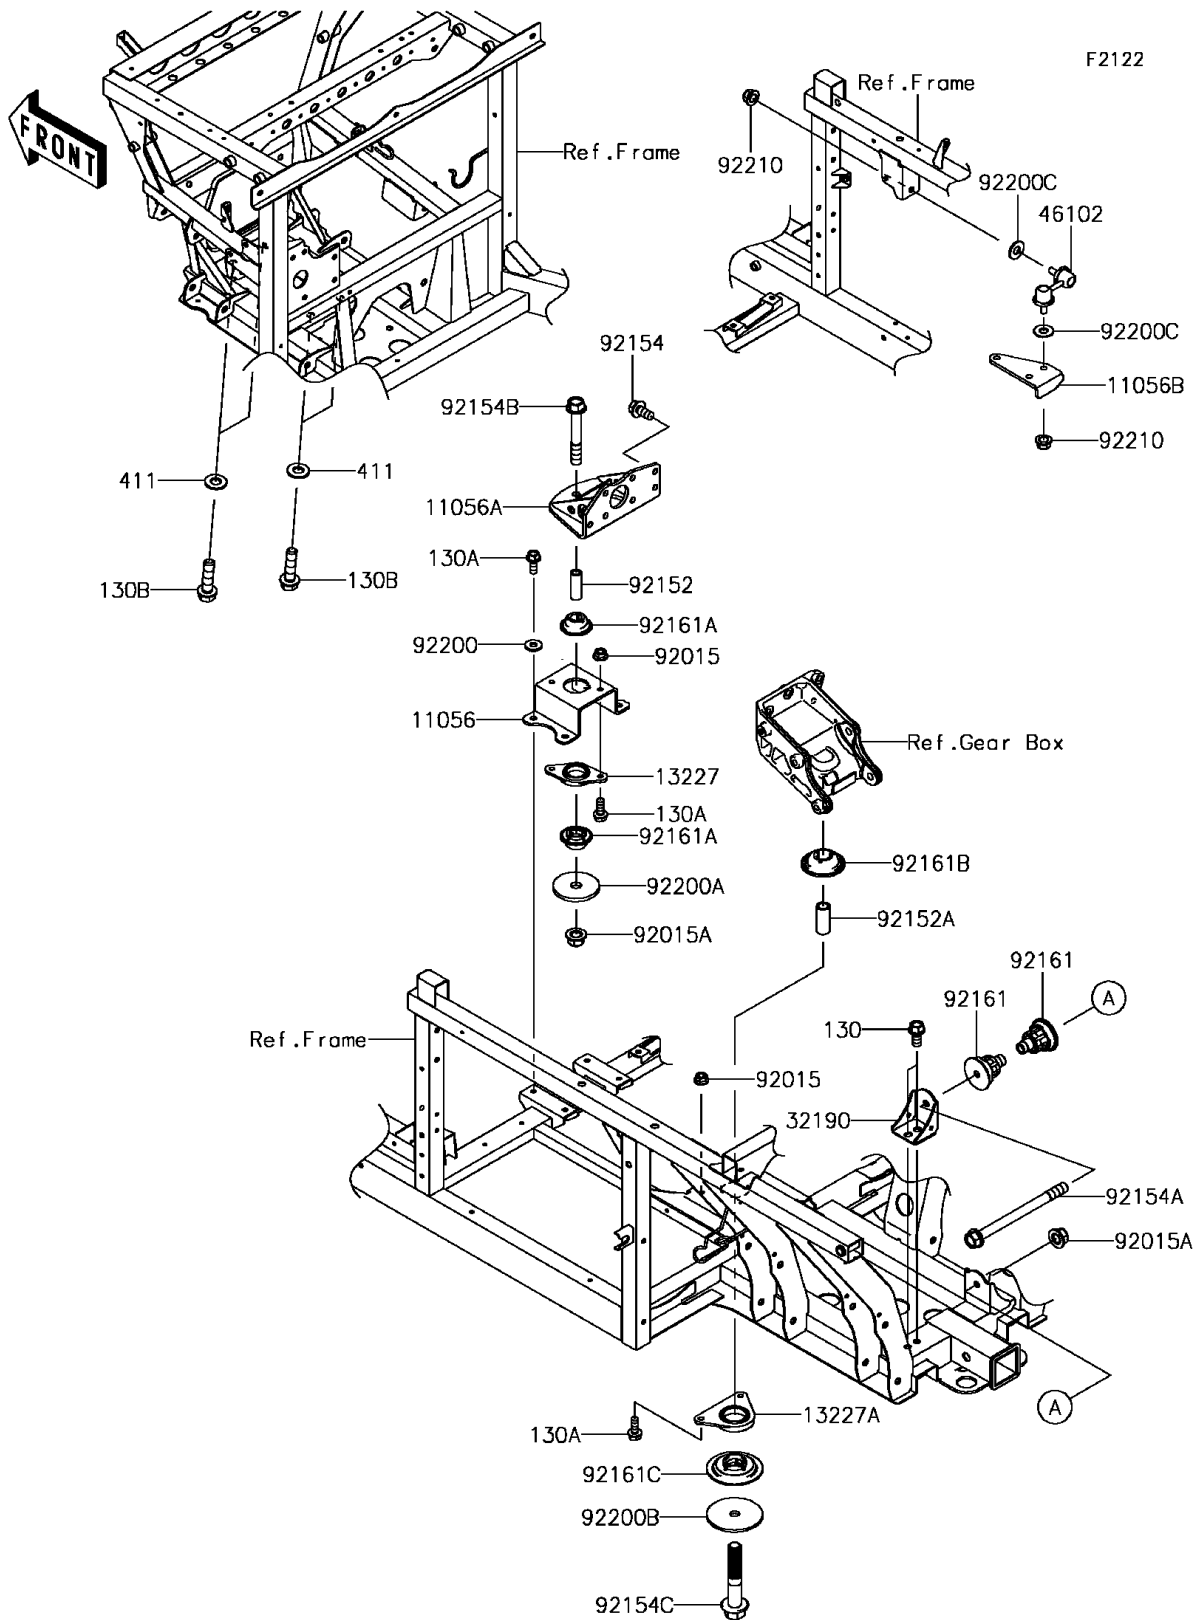

2017 Mule PRO-FXT EPS

PARTS DIAGRAM

Engine Mount

2017 Mule PRO-FXT EPS

PARTS LIST

Engine Mount

ITEM NAME

PART NUMBER

QUANTITY
