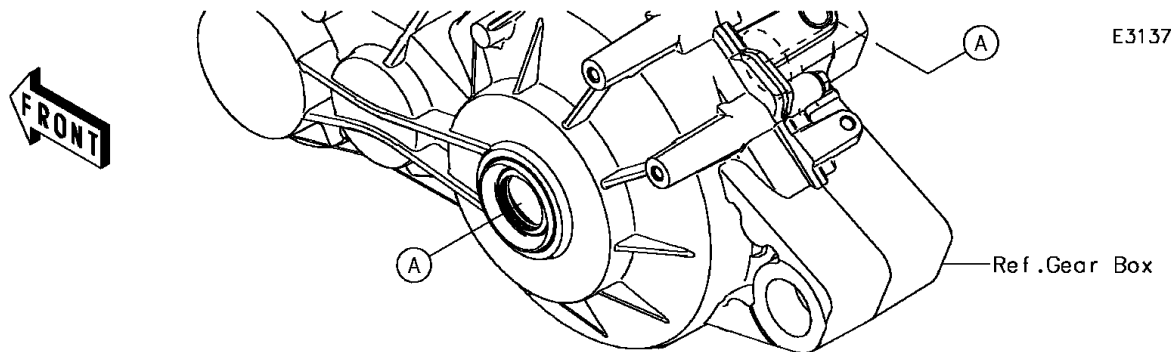

2017 Mule PRO-FXT EPS

PARTS DIAGRAM

Drive Shaft-Rear

2017 Mule PRO-FXT EPS

PARTS LIST

Drive Shaft-Rear

ITEM NAME

PART NUMBER