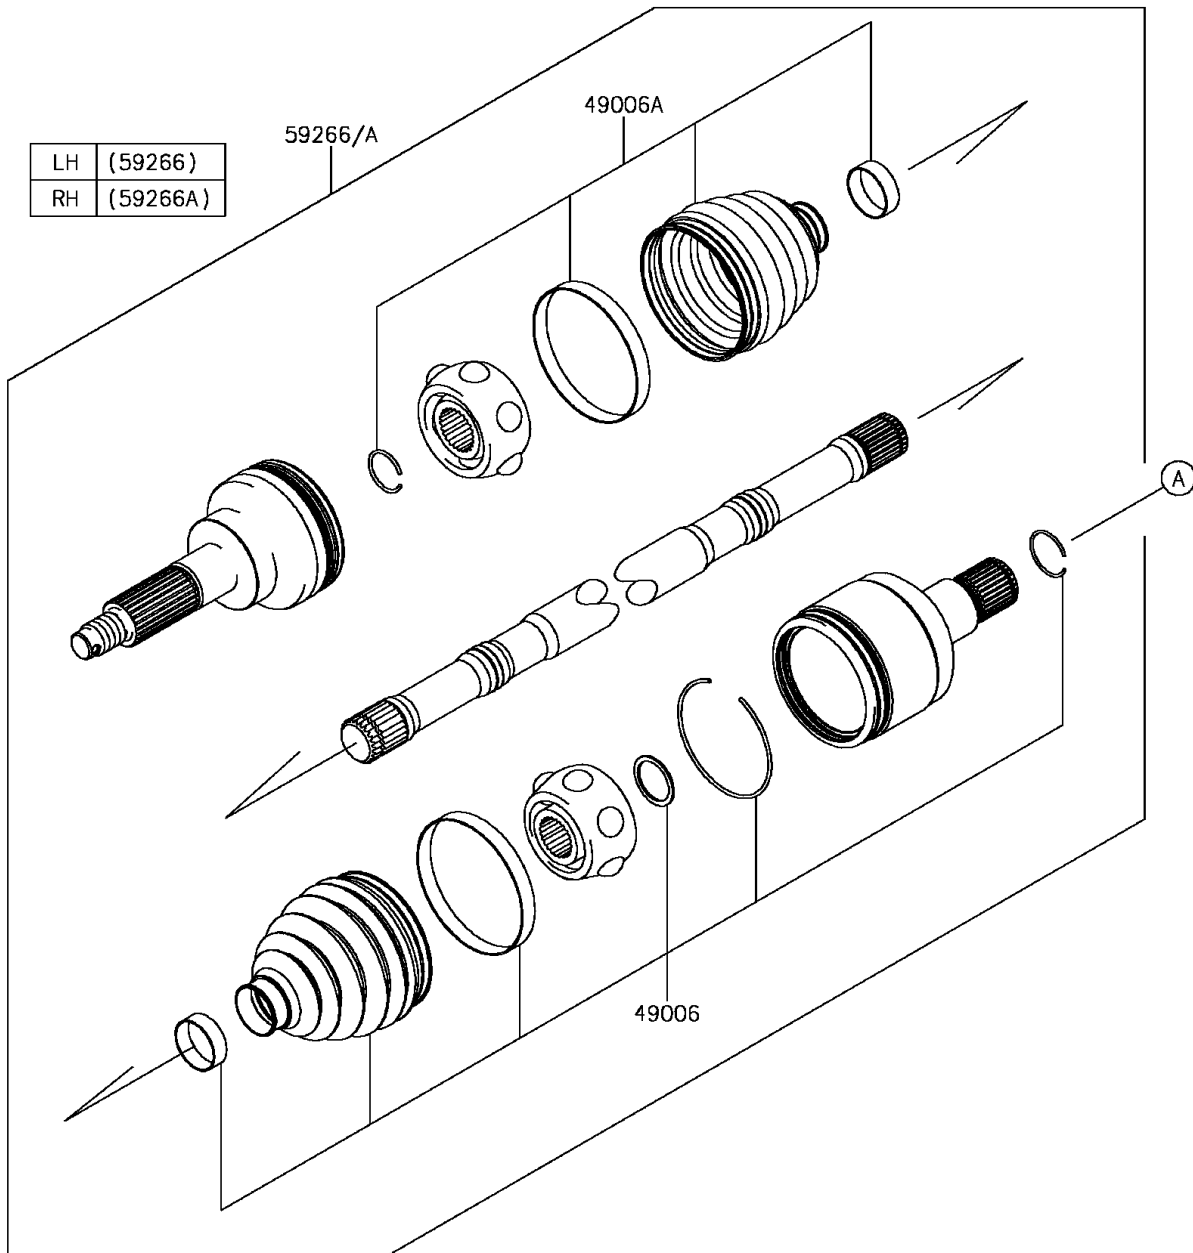

2017 Mule PRO-FXT EPS

PARTS DIAGRAM

Drive Shaft-Rear

2017 Mule PRO-FXT EPS

PARTS LIST

Drive Shaft-Rear

ITEM NAME

PART NUMBER

QUANTITY
