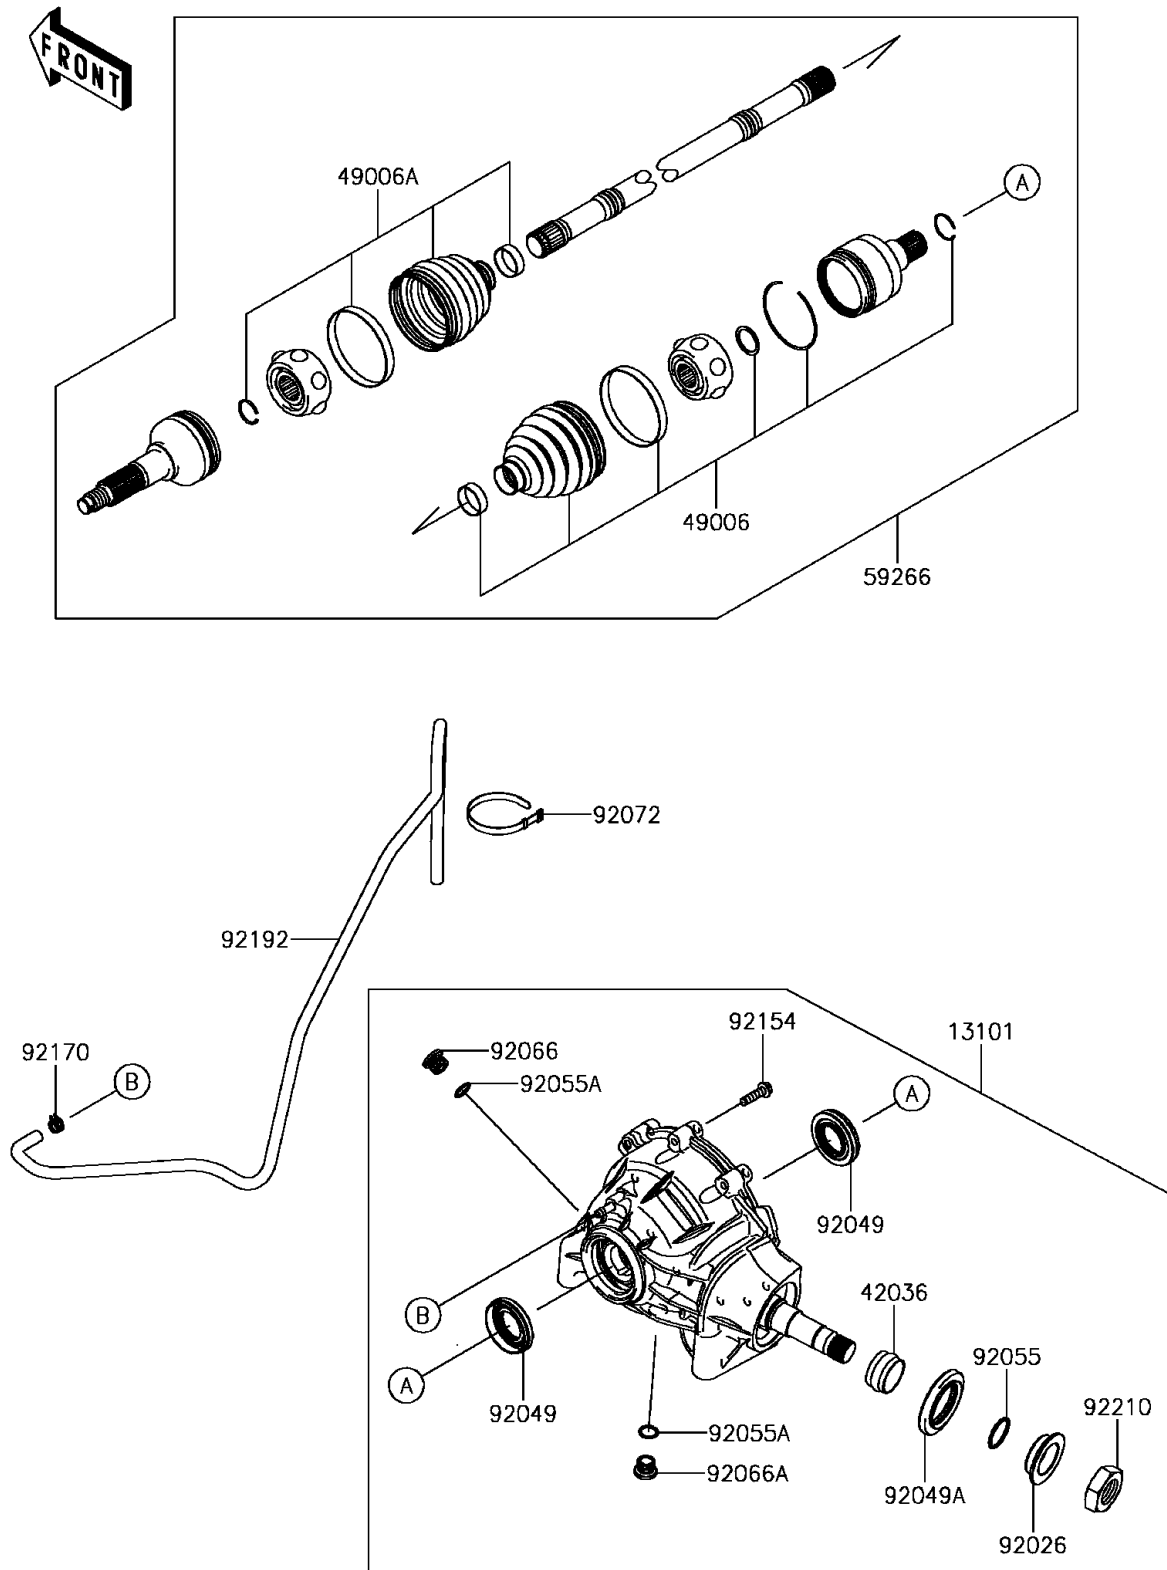

2017 Mule PRO-FXT EPS

PARTS DIAGRAM

Drive Shaft-Front

E3136

2017 Mule PRO-FXT EPS

PARTS LIST

Drive Shaft-Front

ITEM NAME

PART NUMBER

QUANTITY
