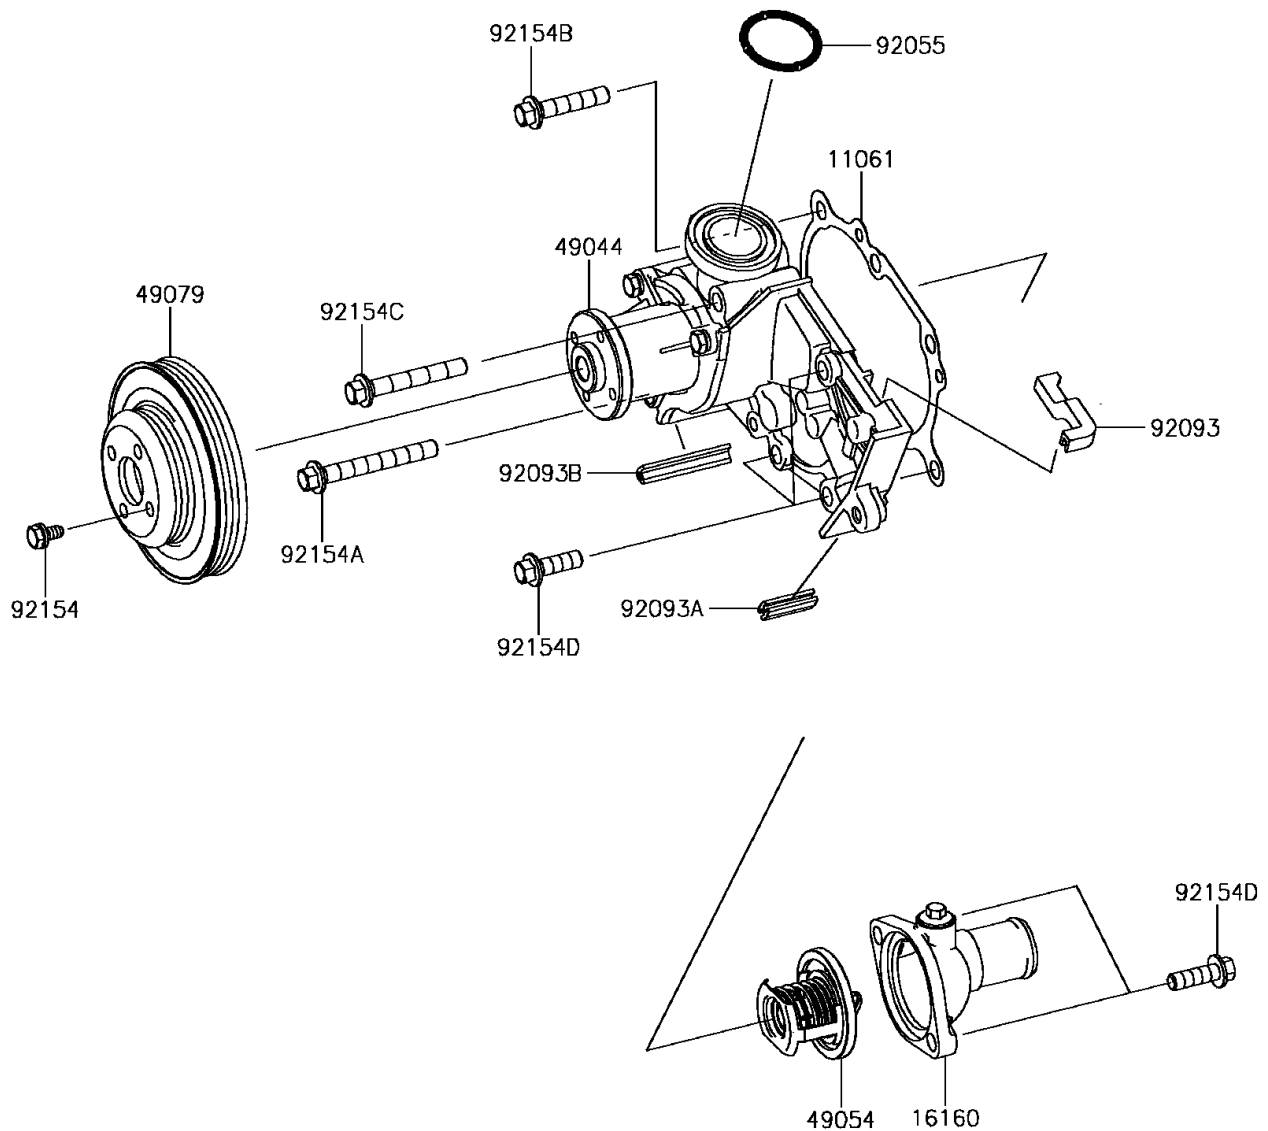

2017 Mule PRO-FXT EPS

PARTS DIAGRAM

Water Pump

E3031

2017 Mule PRO-FXT EPS

PARTS LIST

Water Pump

ITEM NAME

PART NUMBER

QUANTITY
