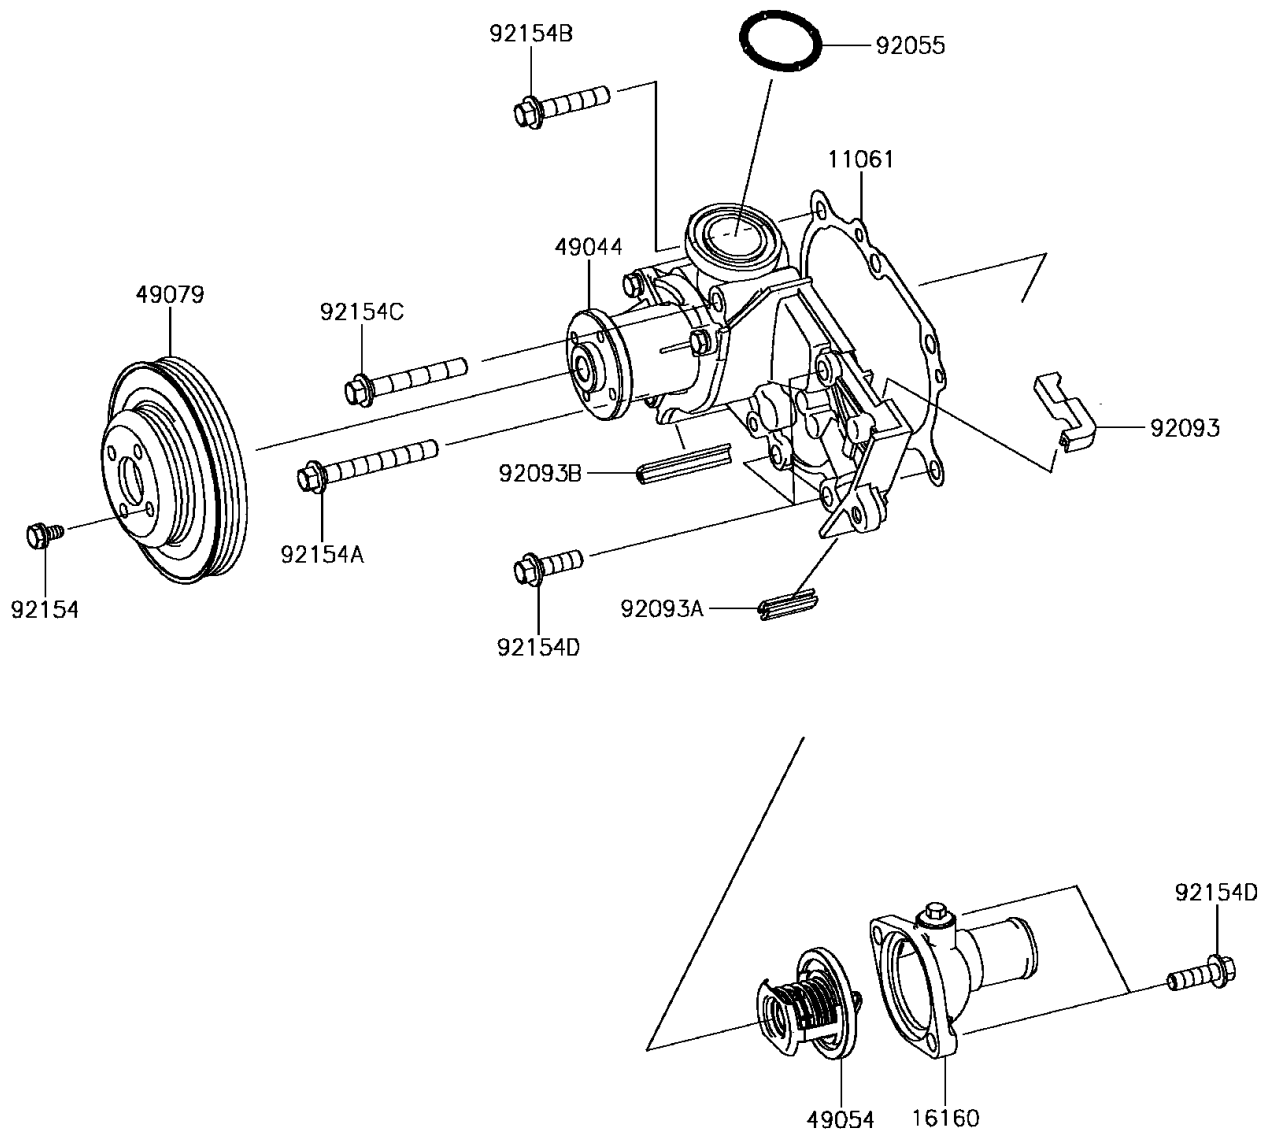

2017 Mule PRO-FXT EPS

PARTS DIAGRAM

Water Pump

E3031

2017 Mule PRO-FXT EPS

PARTS LIST

Water Pump

ITEM NAME	PART NUMBER	QUANTITY
GASKET,WATER PUMP (Ref # 11061)	11061-0955	1
BODY,THERMOSTAT HOUSING (Ref # 16160)	16160-0744	1
PUMP-WATER (Ref # 49044)	49044-0014	1
THERMOSTAT (Ref # 49054)	49054-0007	1
PULLEY-BELT (Ref # 49079)	49079-0022	1
RING-O (Ref # 92055)	92055-0825	1
SEAL (Ref # 92093)	92093-0638	1
SEAL (Ref # 92093A)	92093-0639	1
SEAL (Ref # 92093B)	92093-0640	1
BOLT,6X12 (Ref # 92154)	92154-1598	4
BOLT,FLANGED,8X65 (Ref # 92154A)	92154-1599	1
BOLT,FLANGED,8X40 (Ref # 92154B)	92154-1600	1
BOLT,FLANGED,8X55 (Ref # 92154C)	92154-1601	1
BOLT,FLANGED,8X25 (Ref # 92154D)	92154-1602	5