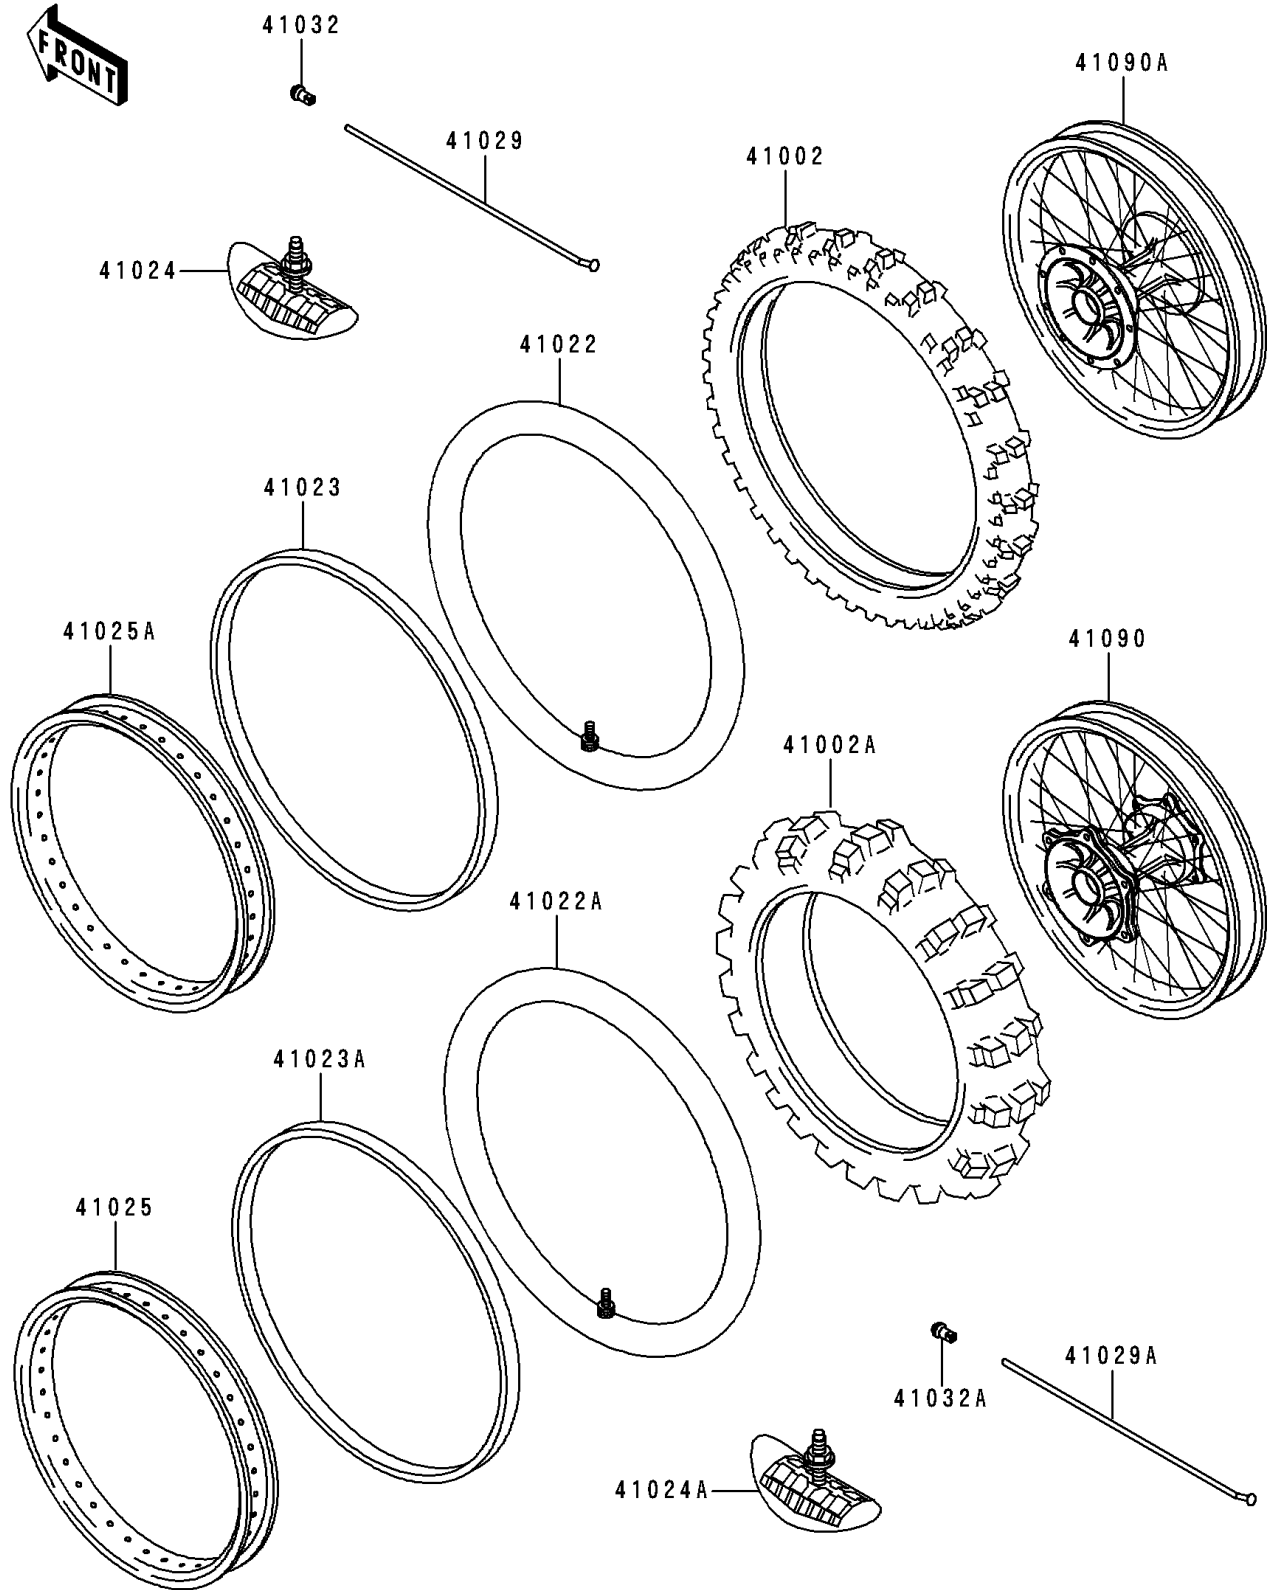

1995 KX125

PARTS DIAGRAM

Wheels/Tires

F2210

1995 KX125

PARTS LIST

Wheels/Tires

Kawasaki

Let the Good Times Roll®

ITEM NAME

PART NUMBER

QUANTITY
