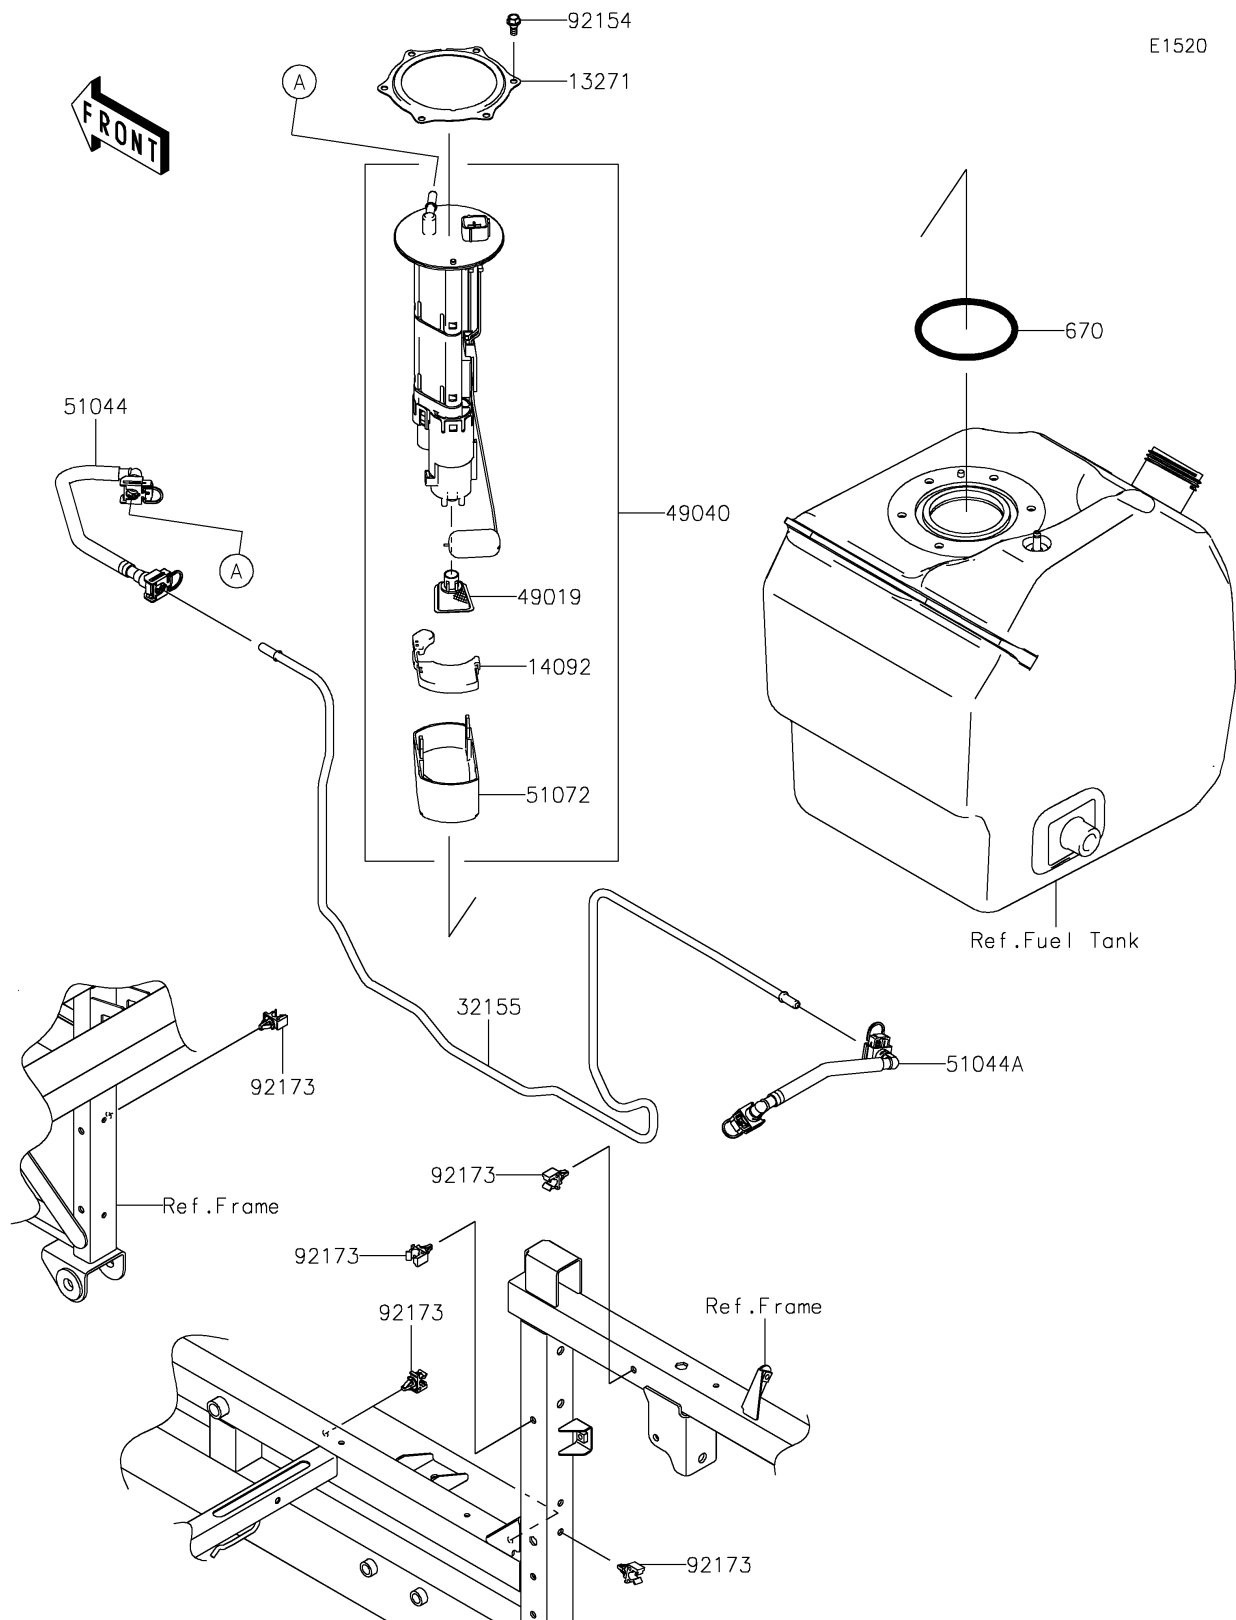

2017 Mule PRO-FXT EPS

PARTS DIAGRAM

Fuel Pump

2017 Mule PRO-FXT EPS

PARTS LIST

Fuel Pump

ITEM NAME

PART NUMBER

QUANTITY
