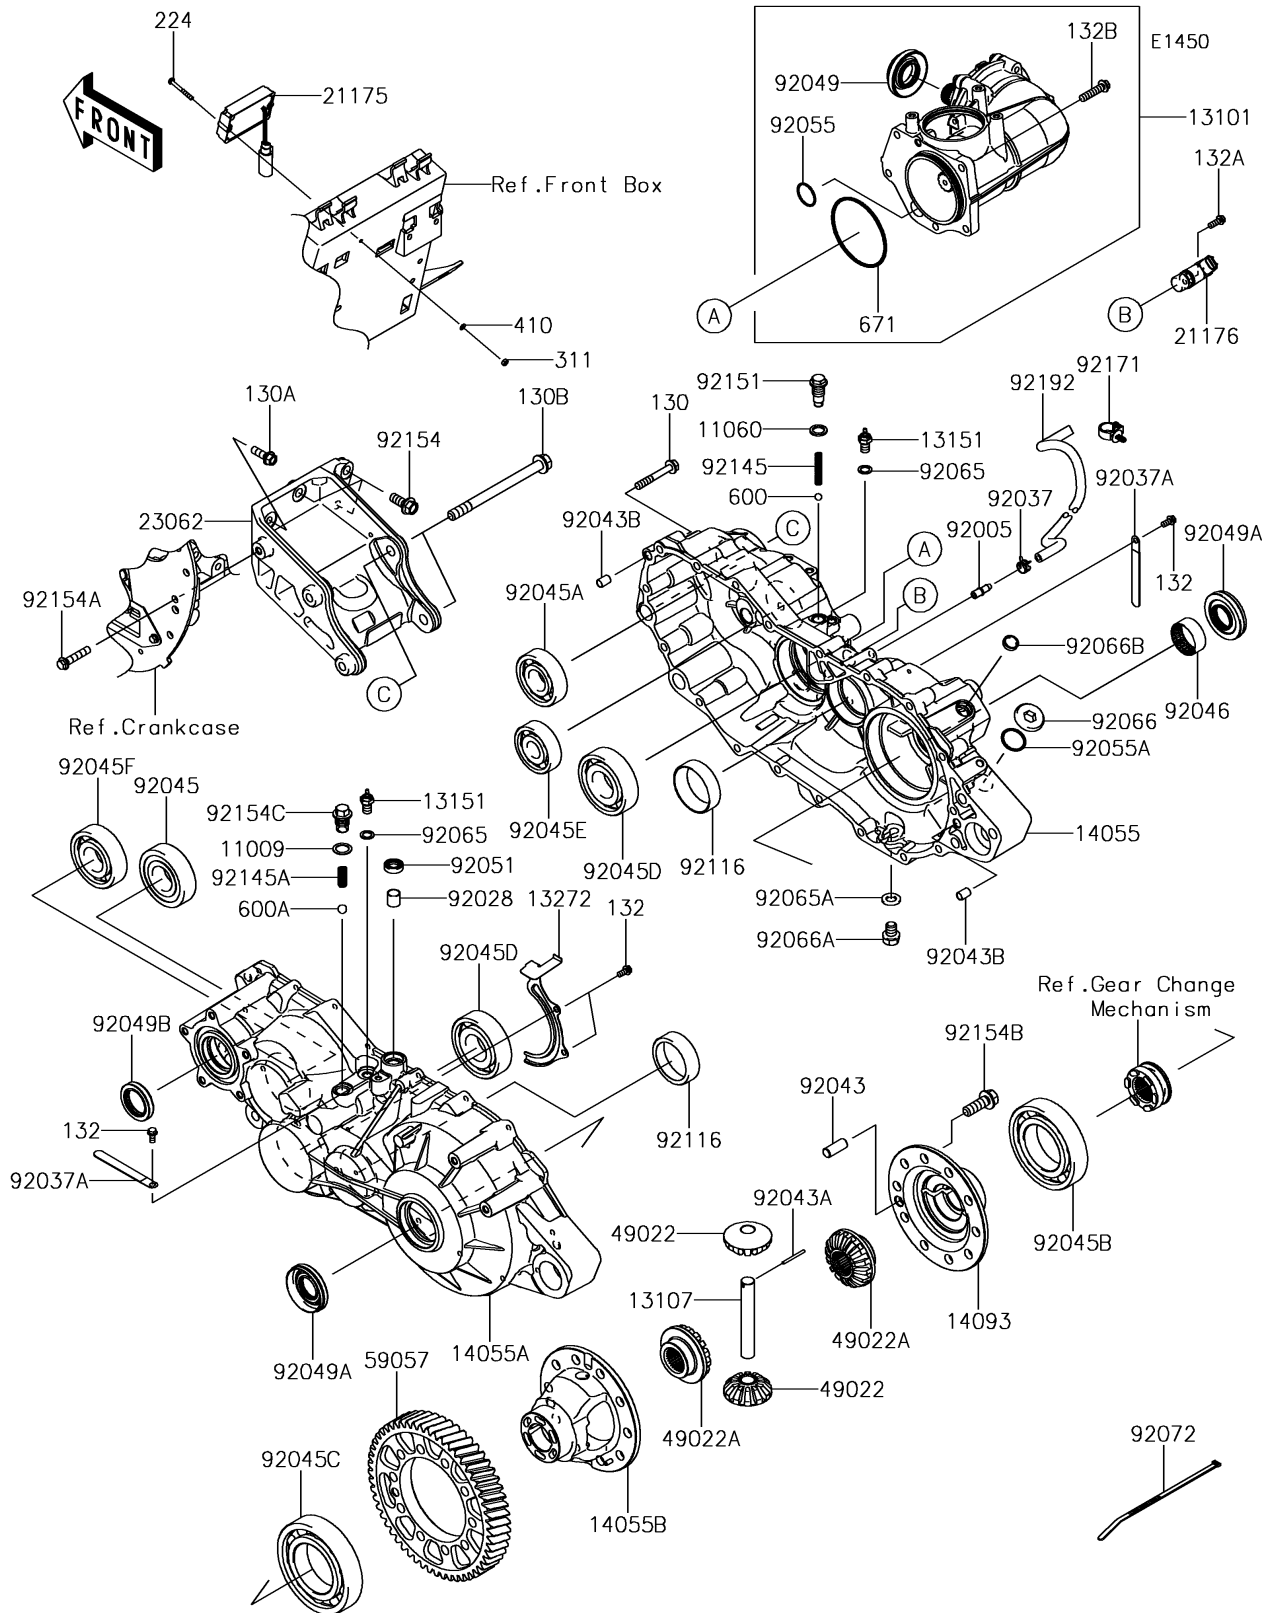

2017 Mule PRO-FXT EPS

PARTS DIAGRAM

Gear Box

2017 Mule PRO-FXT EPS

PARTS LIST

Gear Box

ITEM NAME

PART NUMBER

QUANTITY
