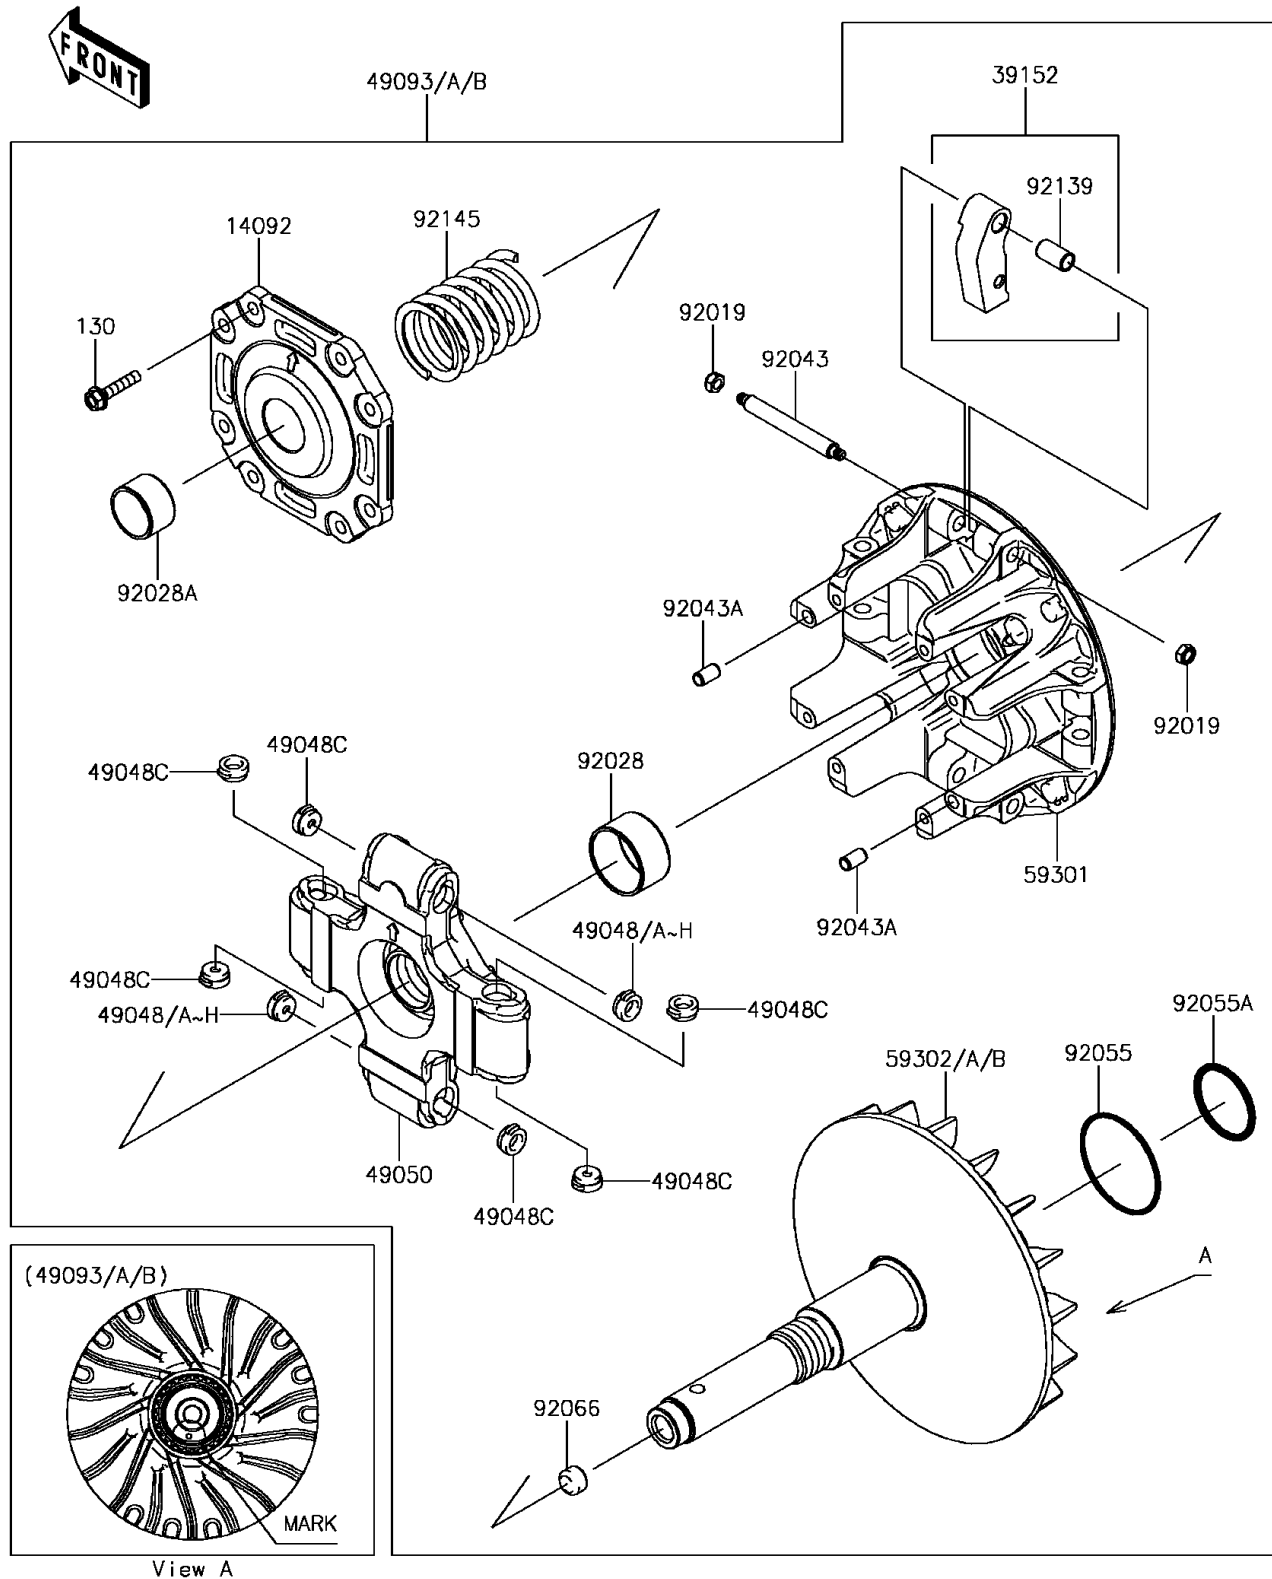

2017 Mule PRO-FXT EPS

PARTS DIAGRAM

Drive Converter

E1391

2017 Mule PRO-FXT EPS

PARTS LIST

Drive Converter

ITEM NAME

PART NUMBER

QUANTITY
