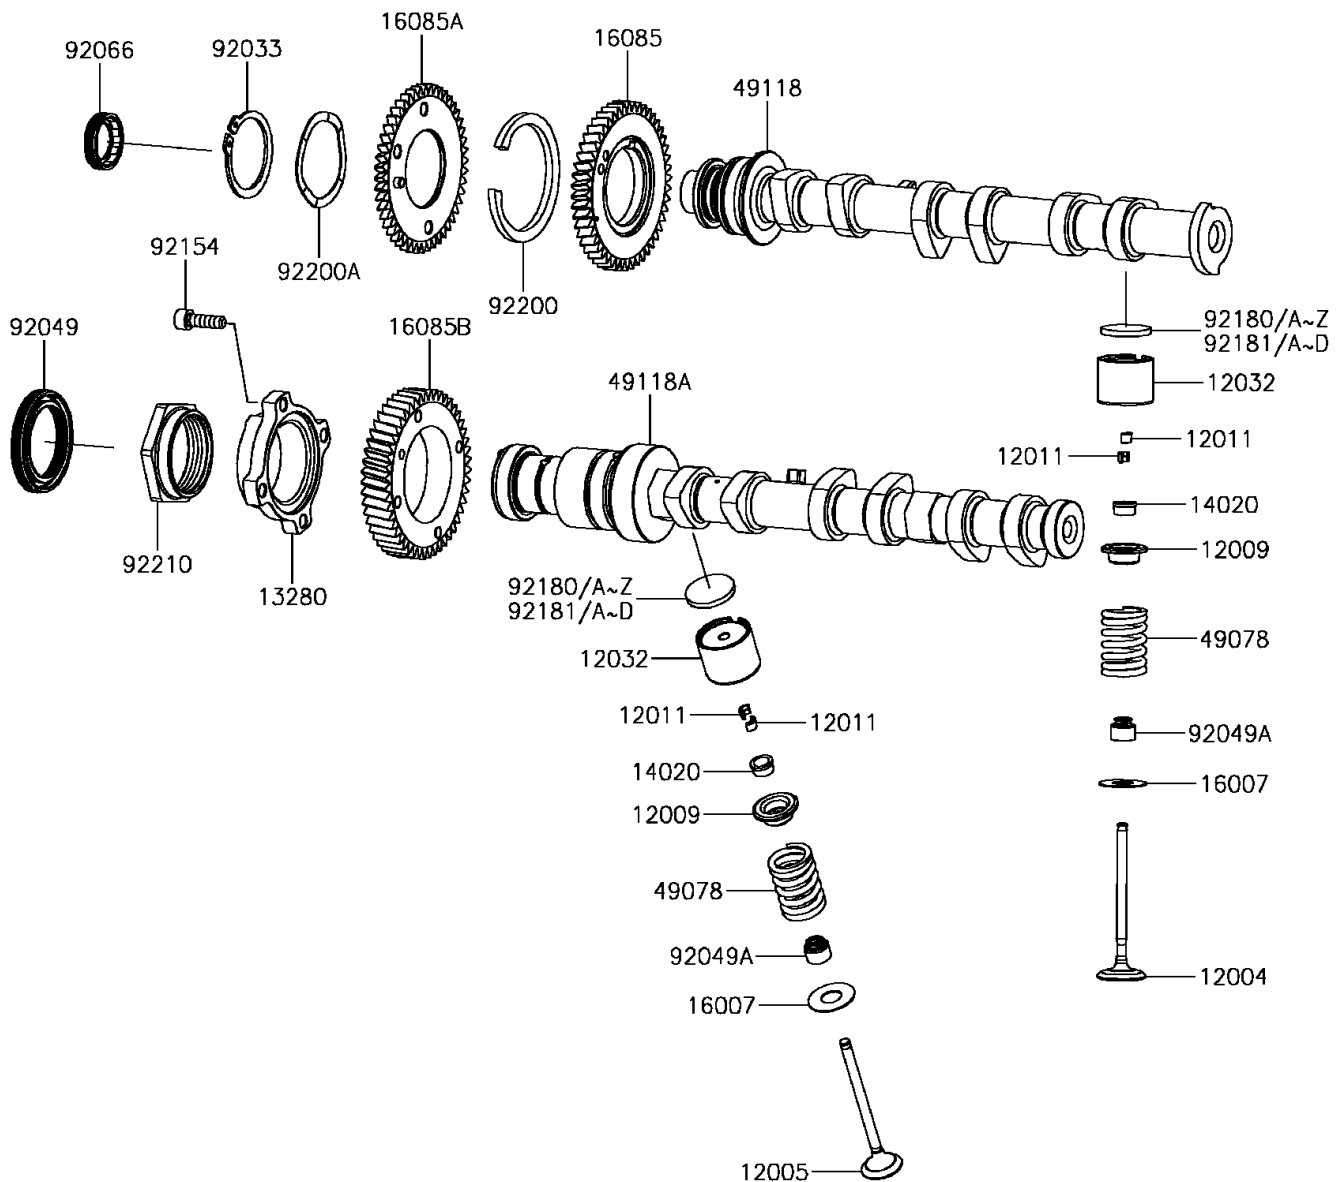

2017 Mule PRO-FXT EPS

PARTS DIAGRAM

Valve(s)/Camshaft(s)

E1211

2017 Mule PRO-FXT EPS

PARTS LIST

Valve(s)/Camshaft(s)

ITEM NAME

PART NUMBER

QUANTITY
