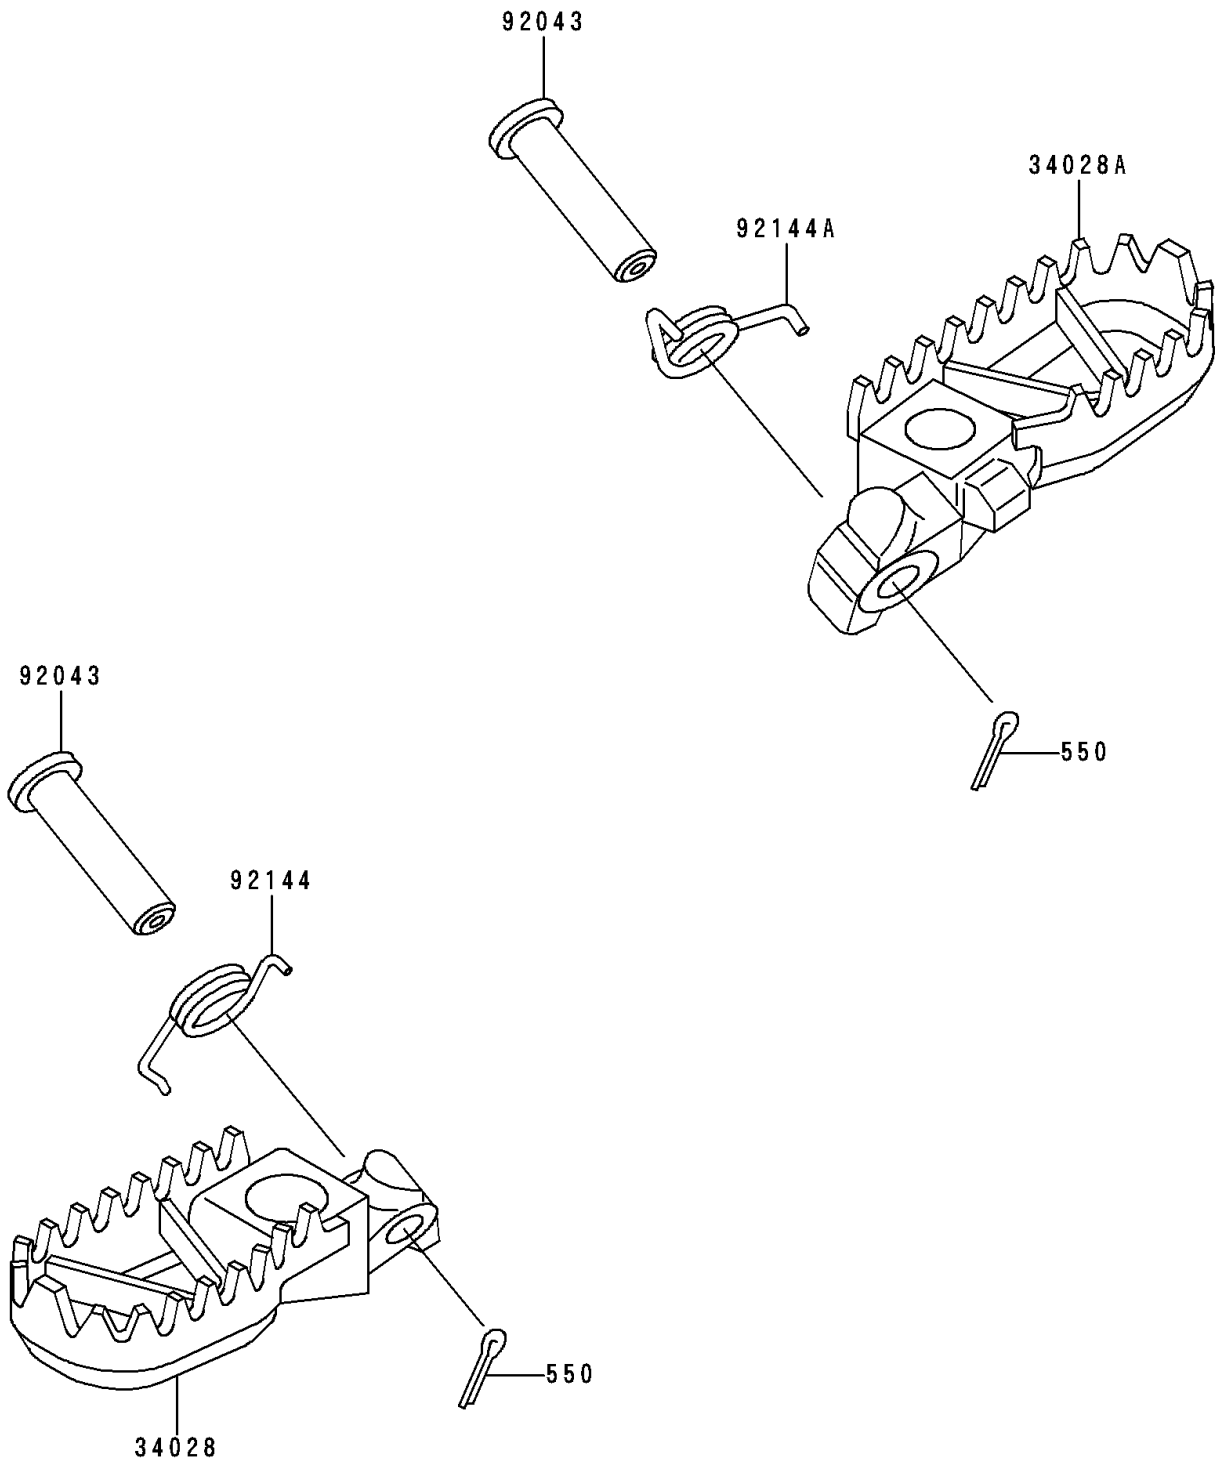

1995 KX125

PARTS DIAGRAM

Footrests

F2160

1995 KX125

PARTS LIST

Footrests

ITEM NAME

PART NUMBER

QUANTITY
