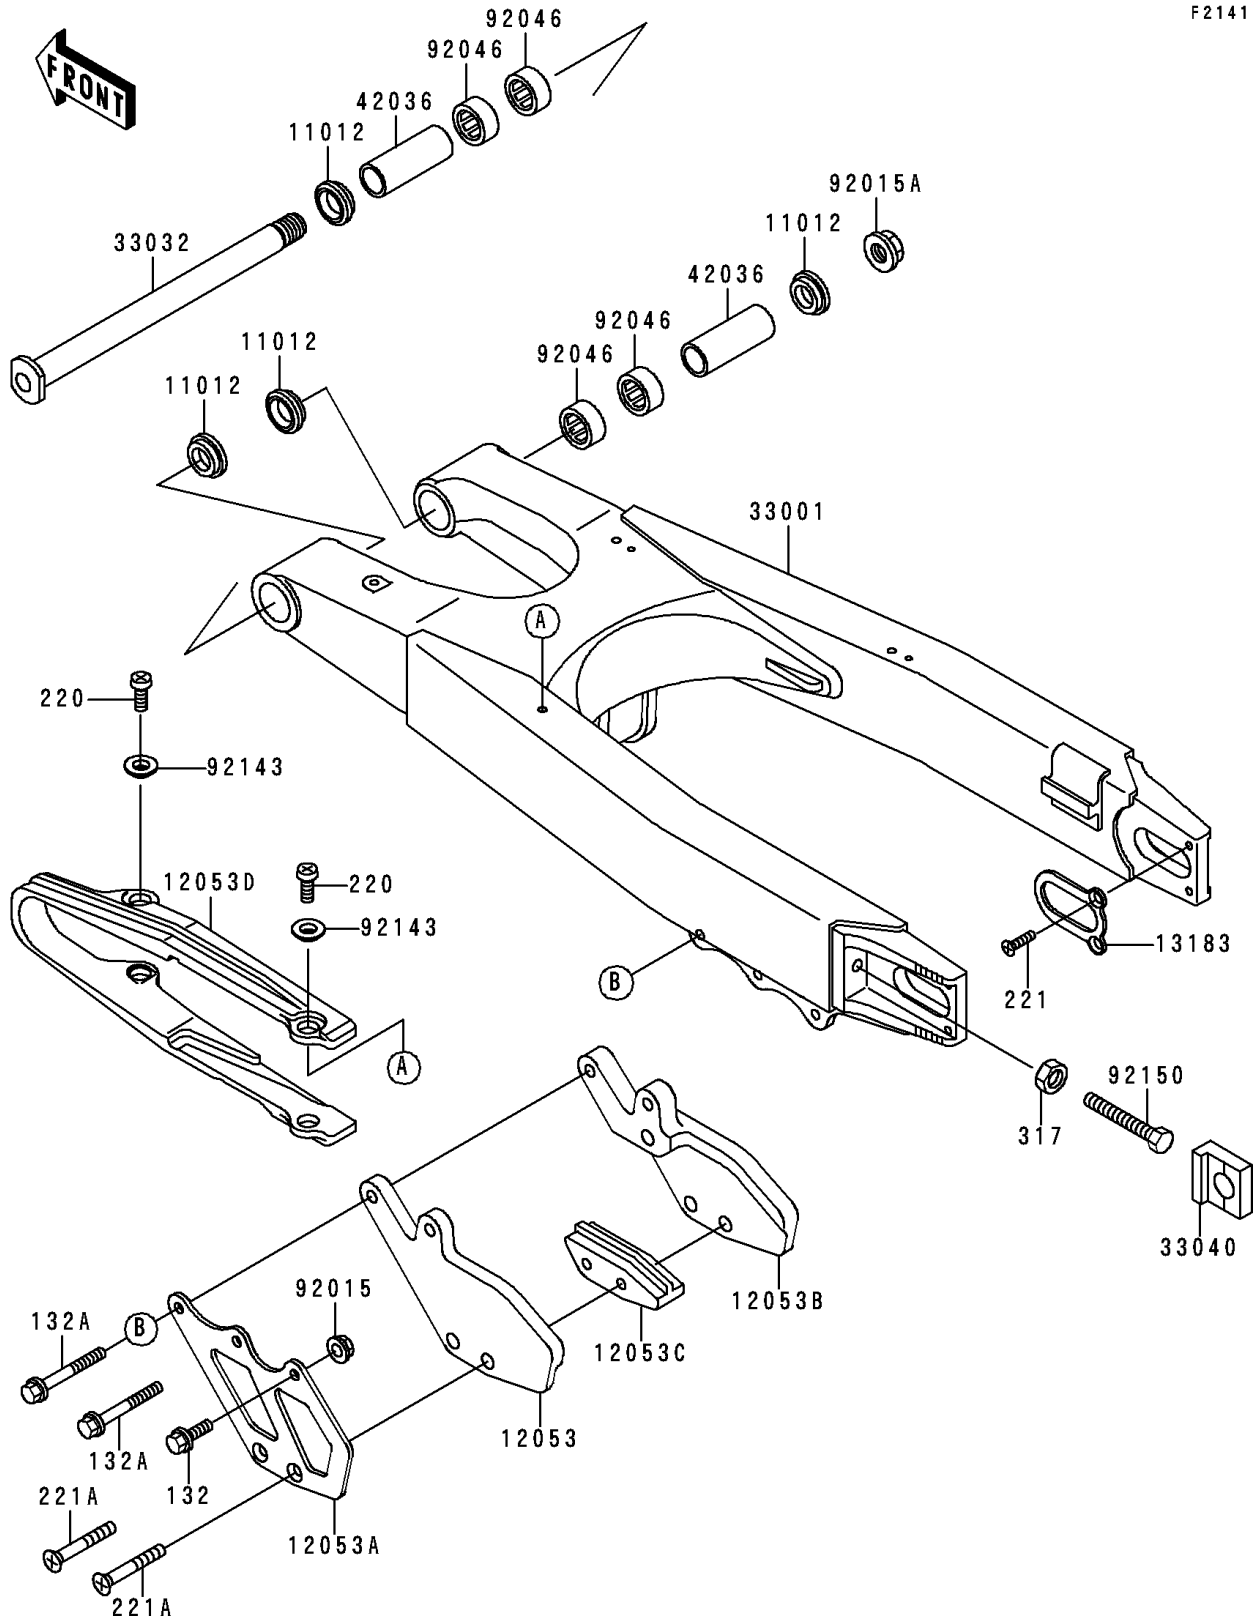

1995 KX125

PARTS DIAGRAM

Swingarm

F2141

1995 KX125

PARTS LIST

Swingarm

Kawasaki

Let the Good Times Roll®

ITEM NAME

PART NUMBER

QUANTITY
