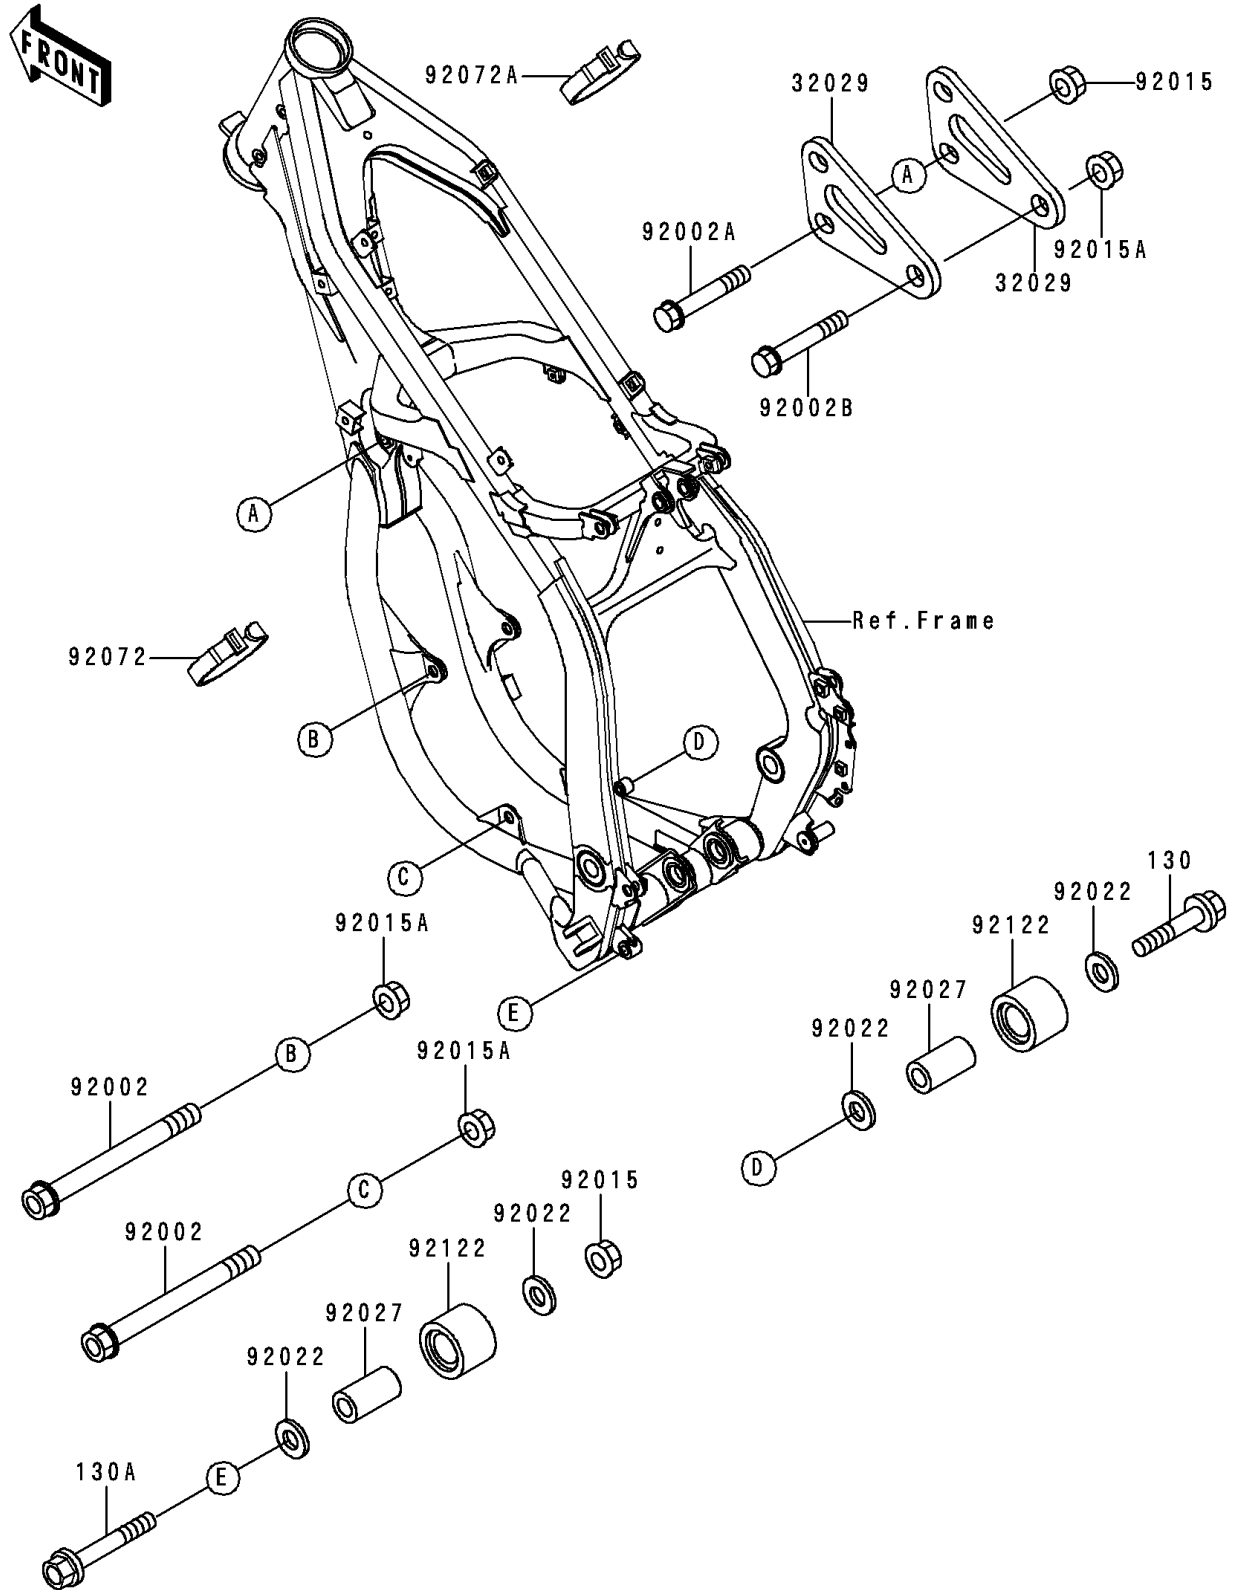

1995 KX125

PARTS DIAGRAM

Frame Fittings

F2131