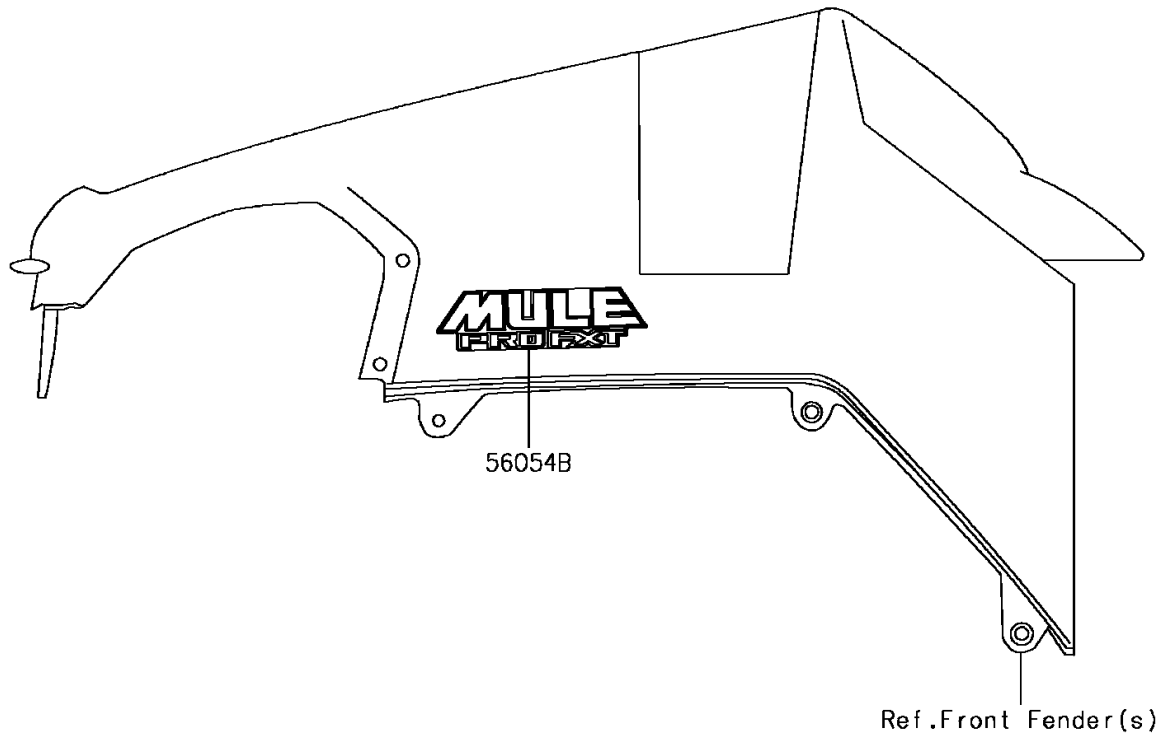

2017 Mule PRO-FXT

PARTS DIAGRAM

Decals

F2861

2017 Mule PRO-FXT

PARTS LIST

Decals

ITEM NAME

PART NUMBER

QUANTITY
