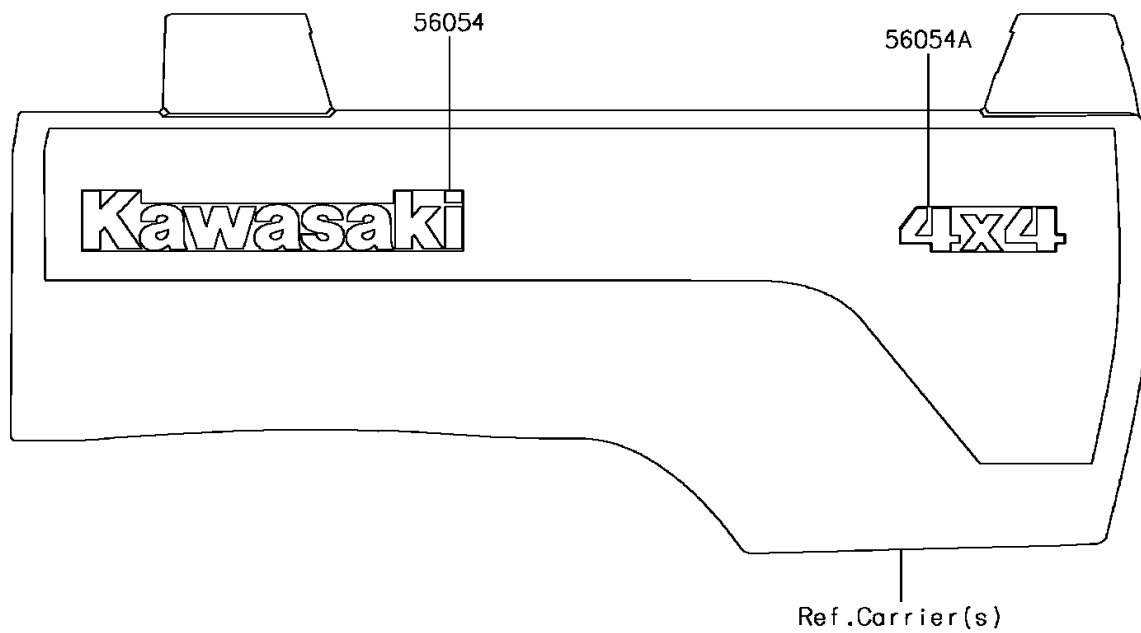

2017 Mule PRO-FXT

PARTS DIAGRAM

Decals

F2861

2017 Mule PRO-FXT

PARTS LIST

Decals

ITEM NAME

PART NUMBER

QUANTITY
