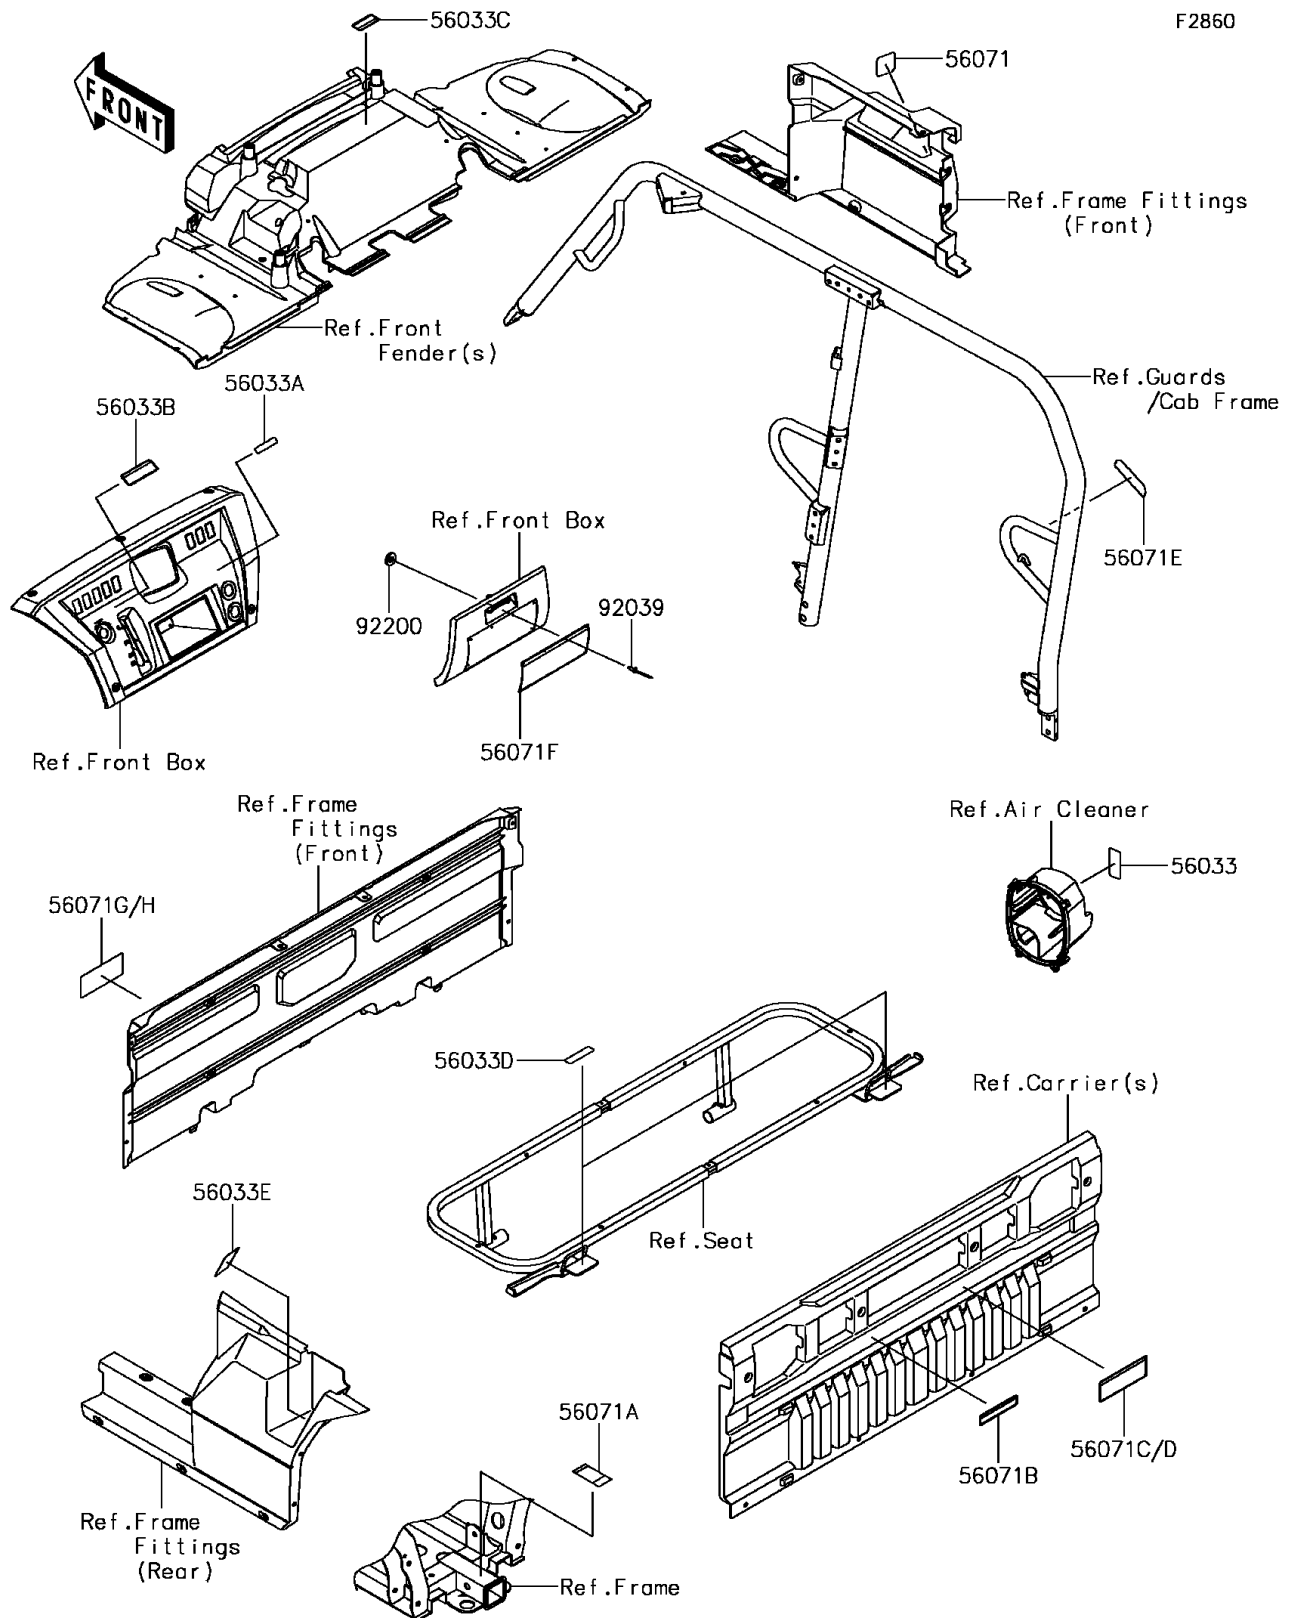

2017 Mule PRO-FXT

PARTS DIAGRAM

Labels

2017 Mule PRO-FXT

PARTS LIST

Labels

ITEM NAME

PART NUMBER

QUANTITY
