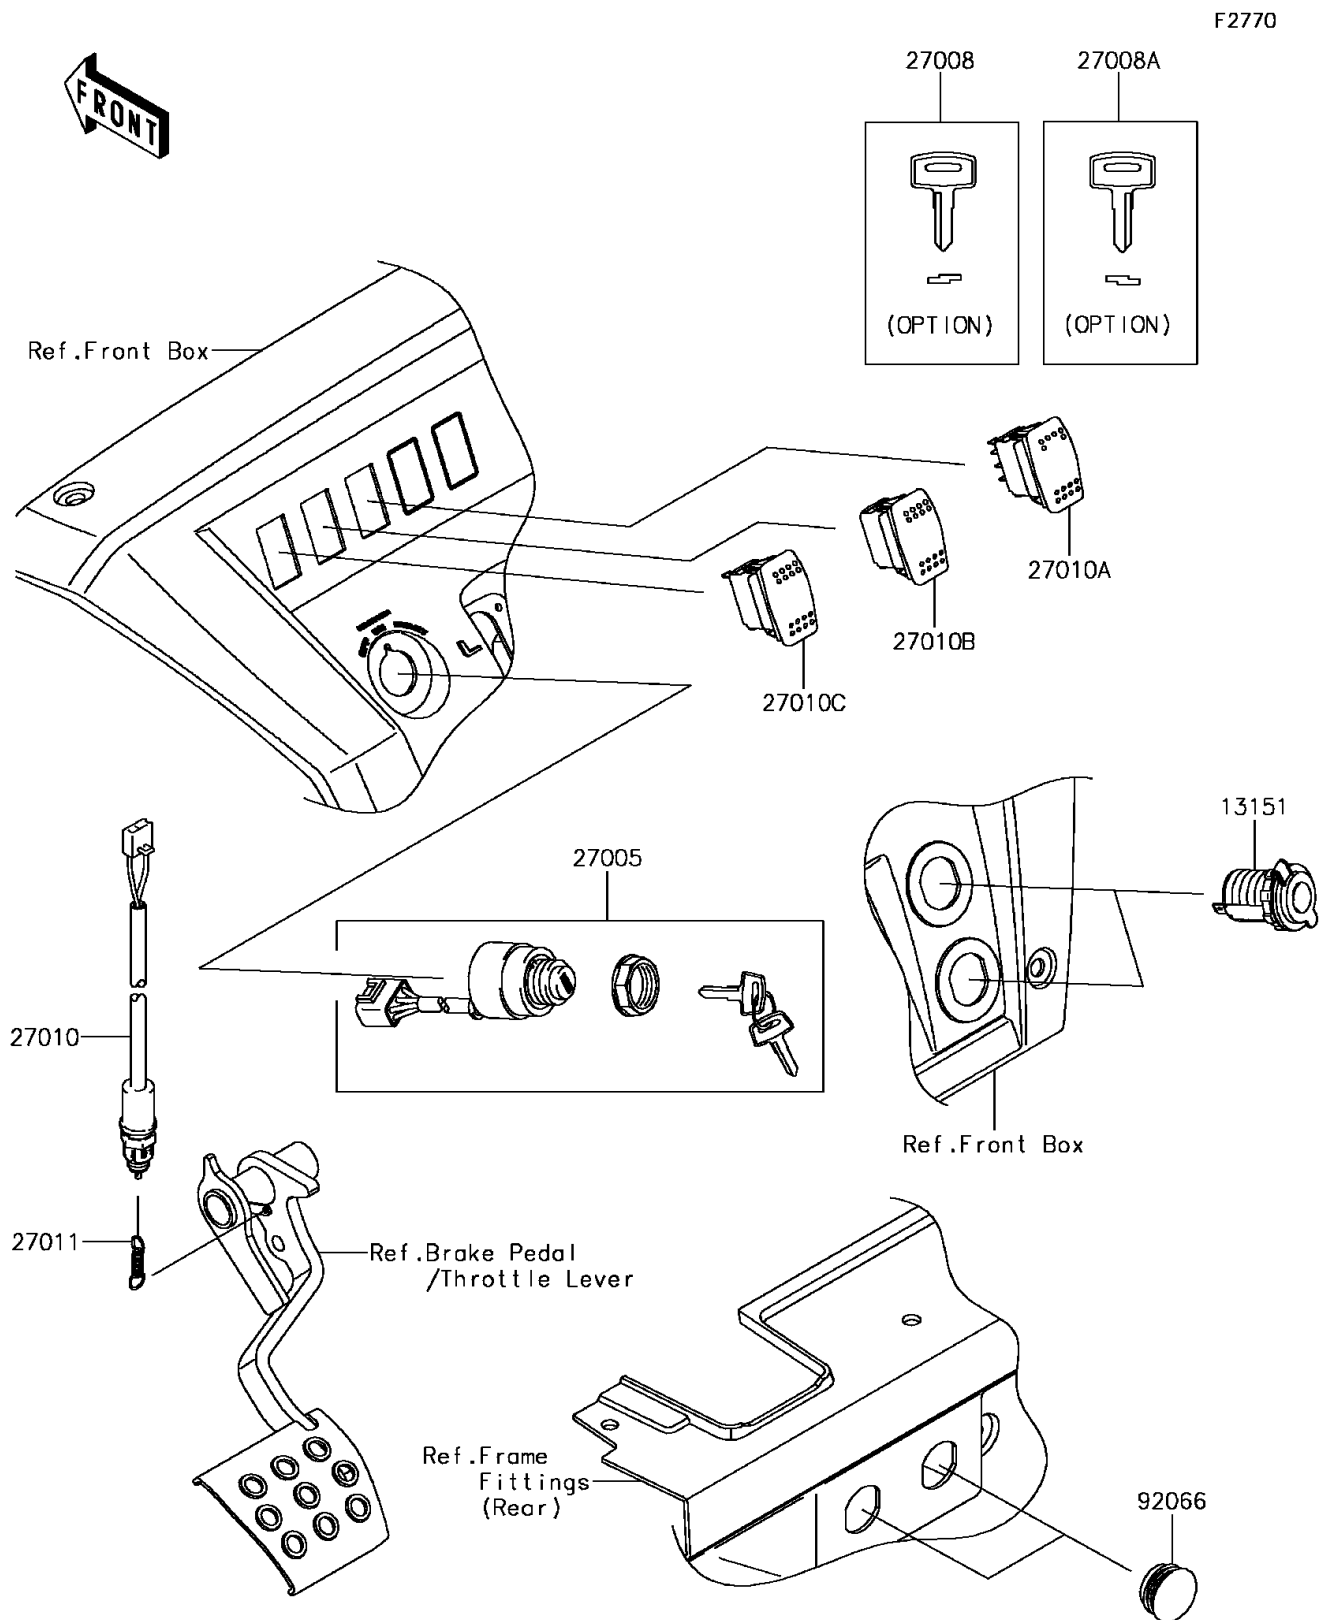

2017 Mule PRO-FXT

PARTS DIAGRAM

Ignition Switch

2017 Mule PRO-FXT

PARTS LIST

Ignition Switch

ITEM NAME

PART NUMBER

QUANTITY
