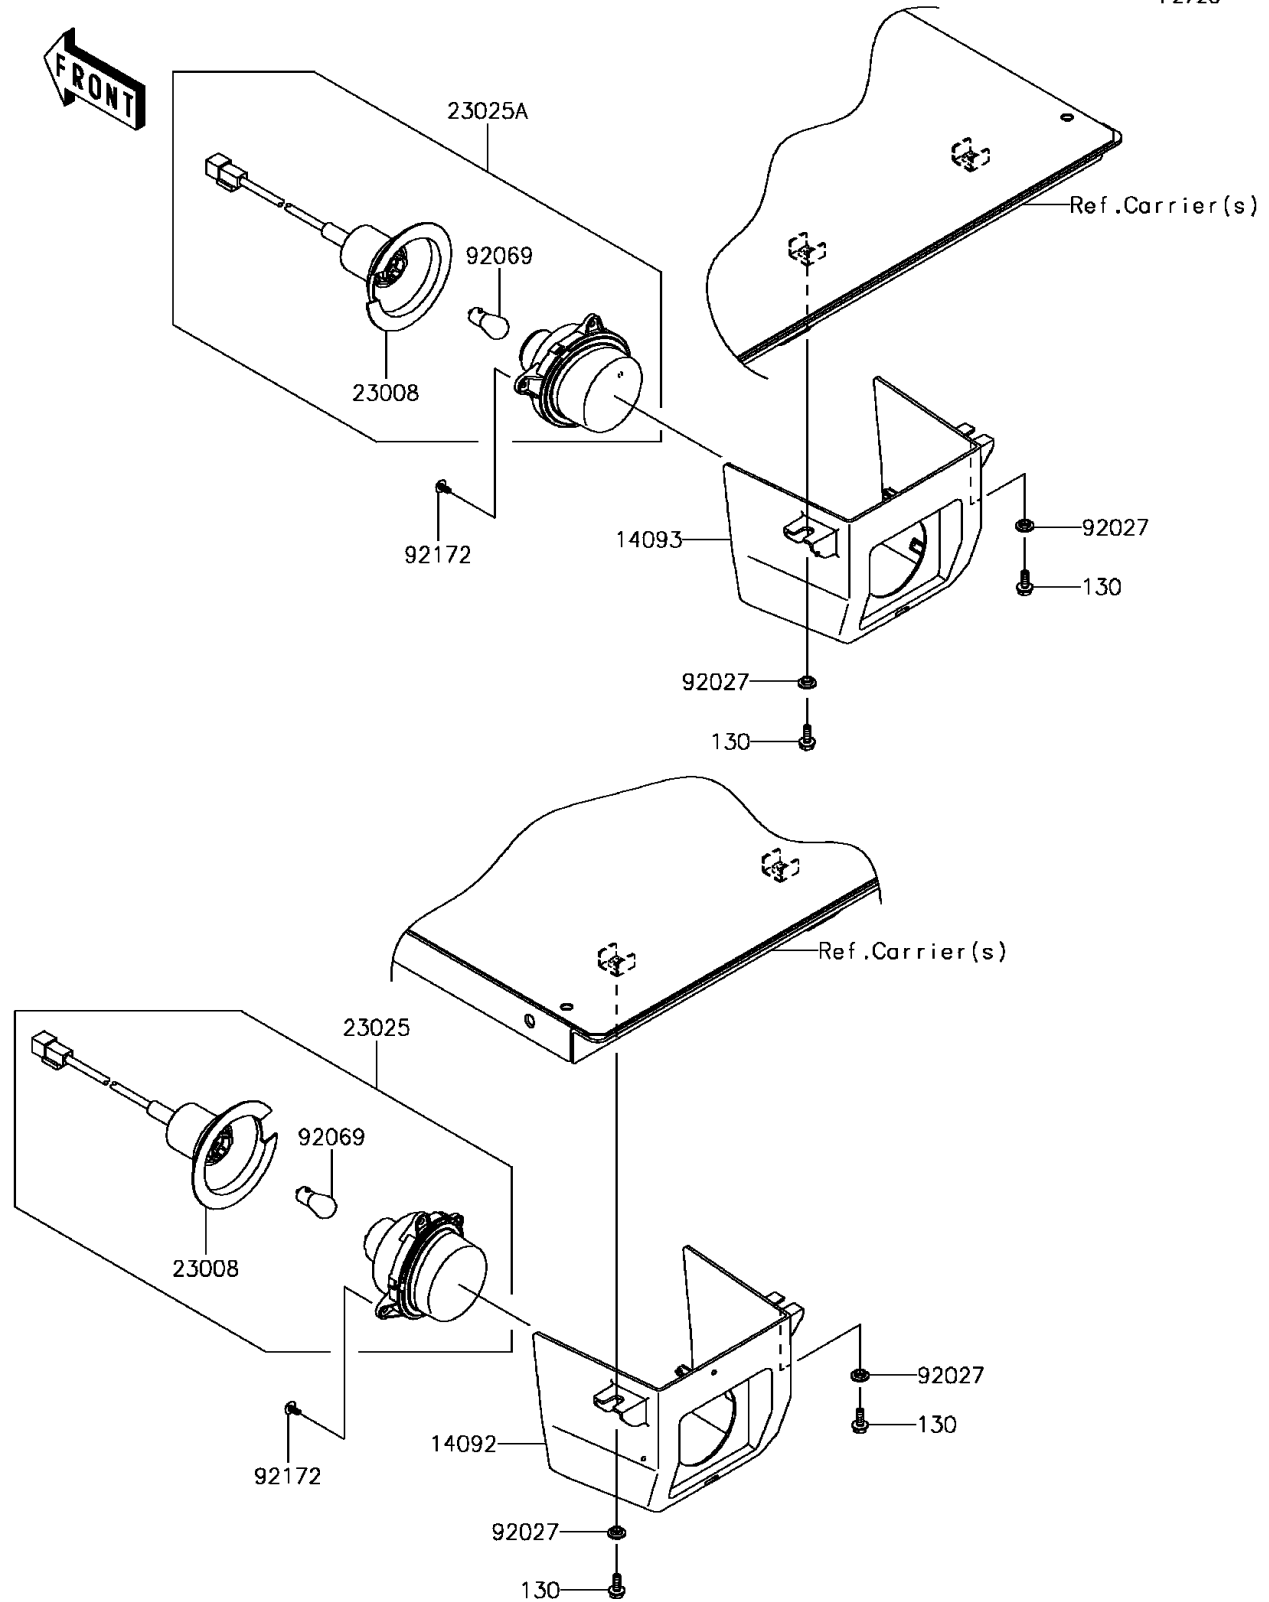

2017 Mule PRO-FXT

PARTS DIAGRAM

Taillight(s)

F2720

2017 Mule PRO-FXT

PARTS LIST

Taillight(s)

ITEM NAME

PART NUMBER

QUANTITY
