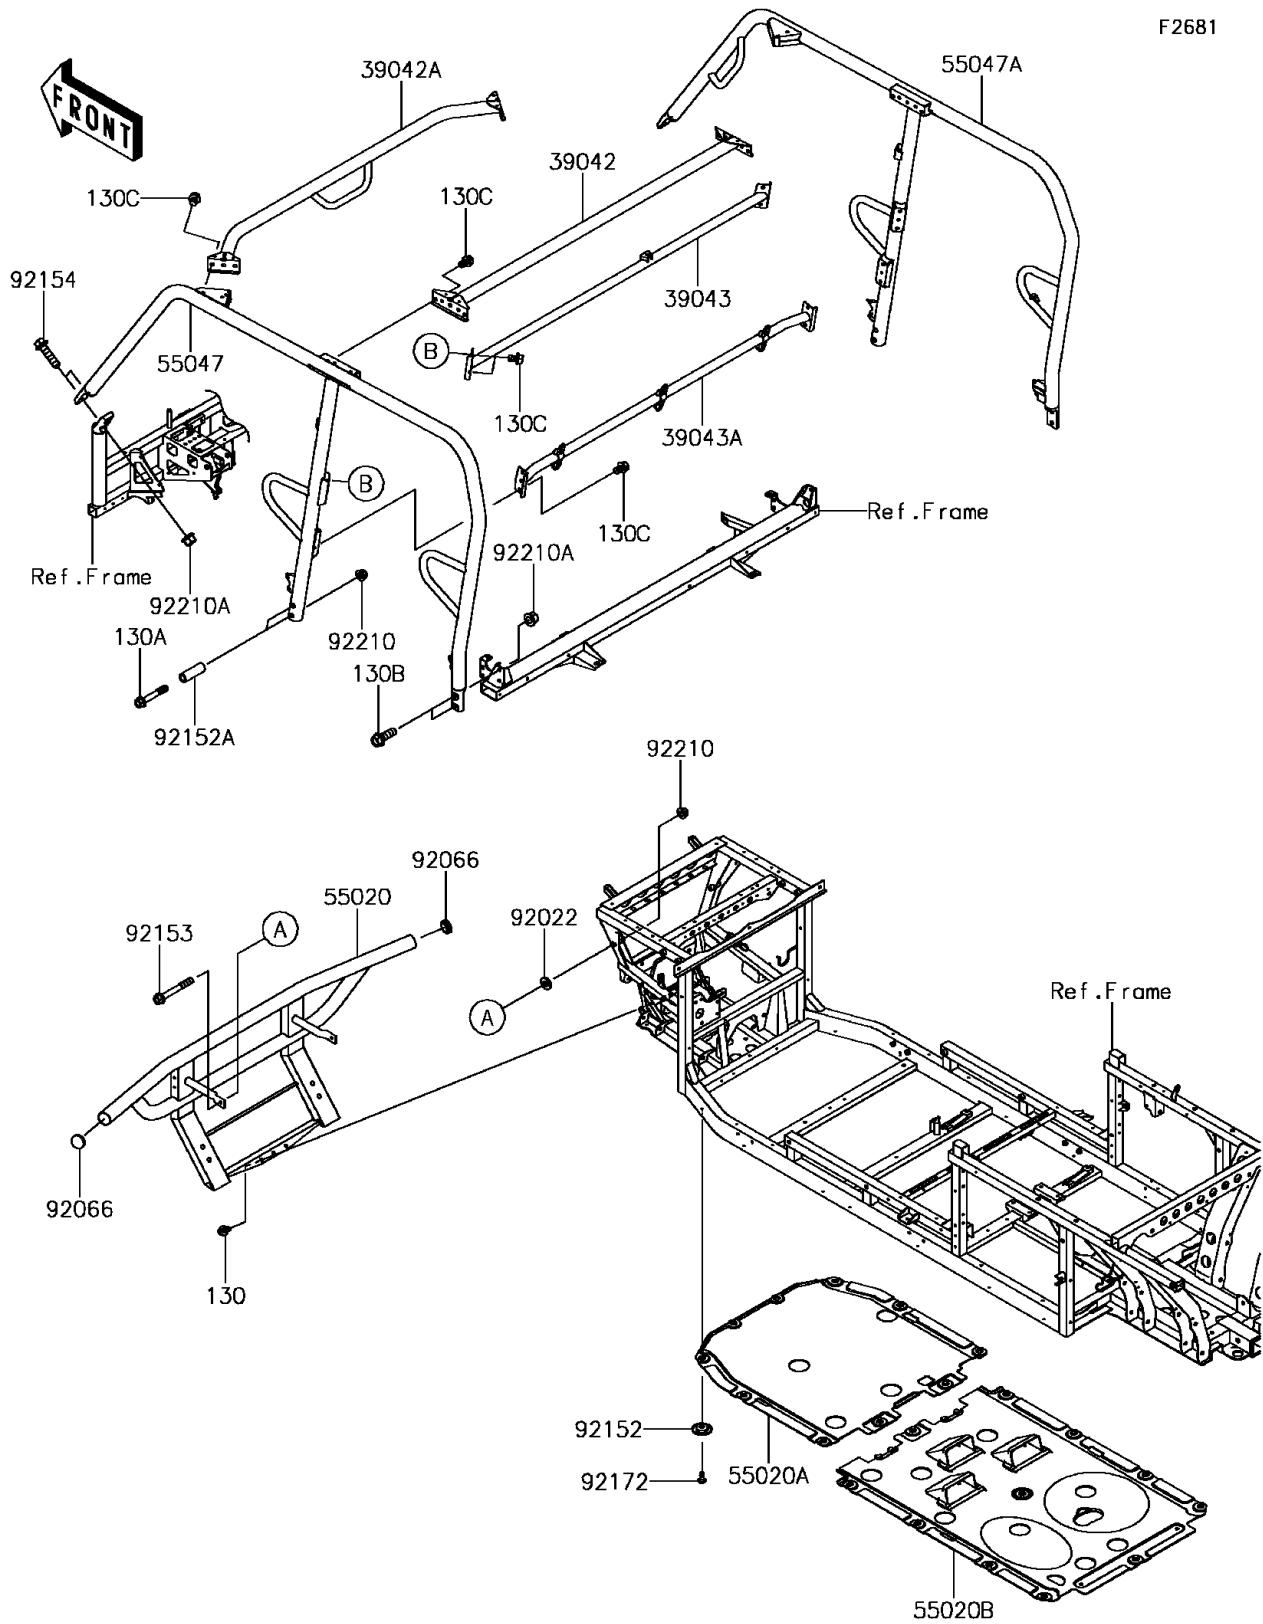

2017 Mule PRO-FXT

PARTS DIAGRAM

Guards/Cab Frame

F2681

2017 Mule PRO-FXT

PARTS LIST

Guards/Cab Frame

ITEM NAME

PART NUMBER

QUANTITY
