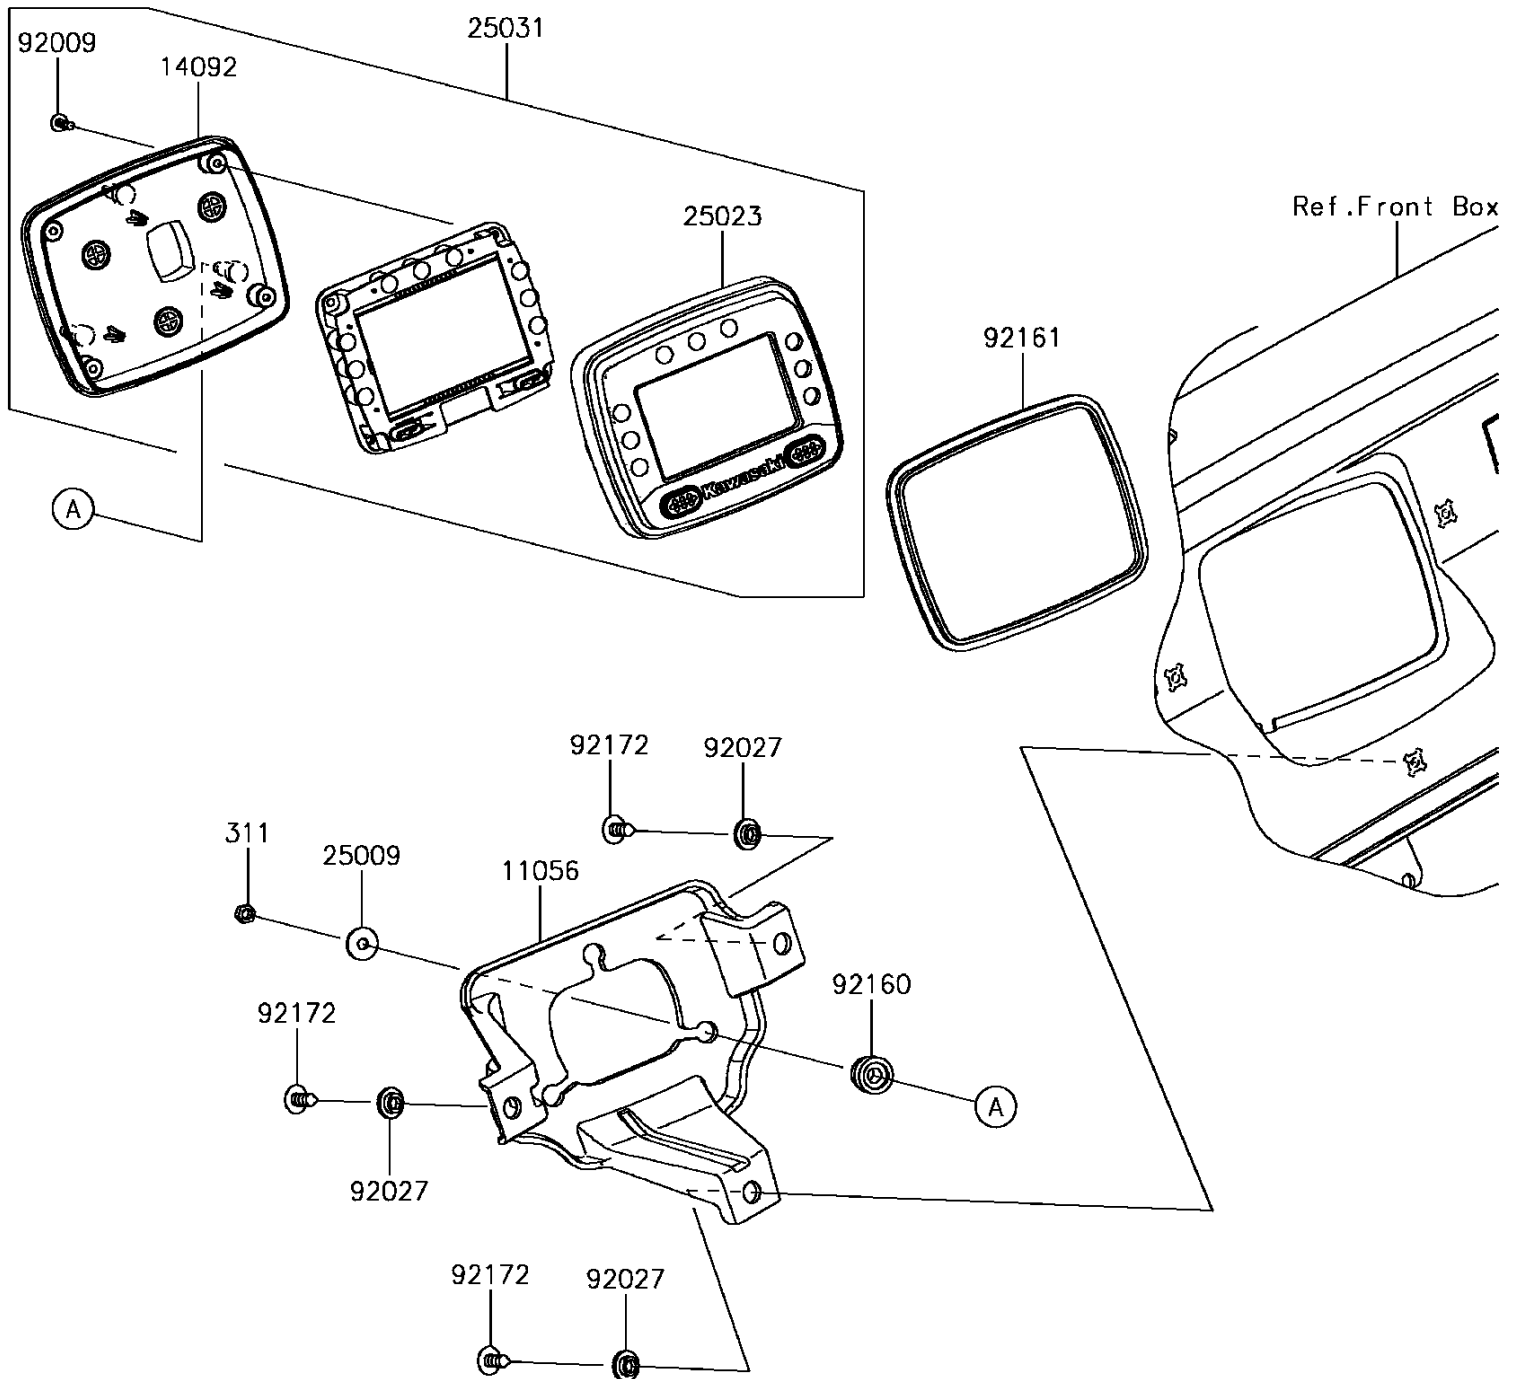

2017 Mule PRO-FXT

PARTS DIAGRAM

Meter(s)

F2530

2017 Mule PRO-FXT

PARTS LIST

Meter(s)

ITEM NAME

PART NUMBER

QUANTITY
