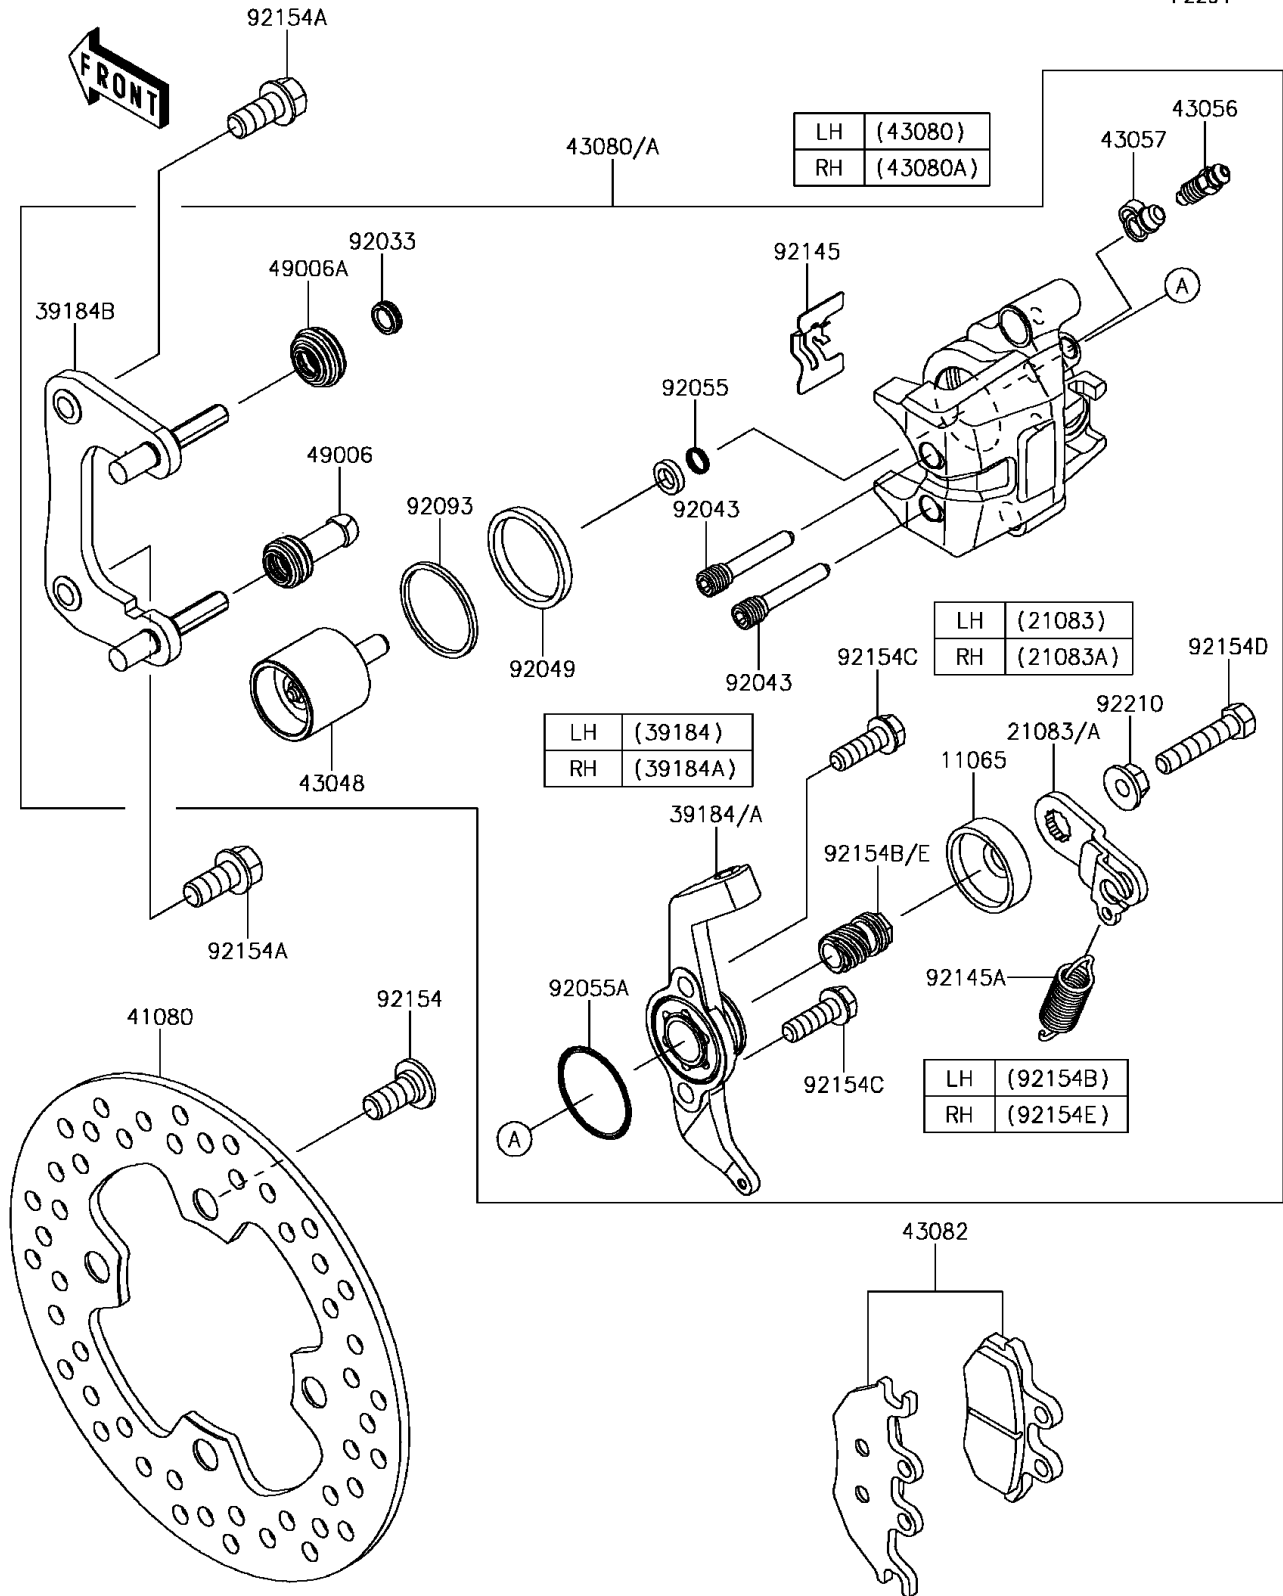

2017 Mule PRO-FXT

PARTS DIAGRAM

Rear Brake

F2294

2017 Mule PRO-FXT

PARTS LIST

Rear Brake

ITEM NAME

PART NUMBER

QUANTITY
