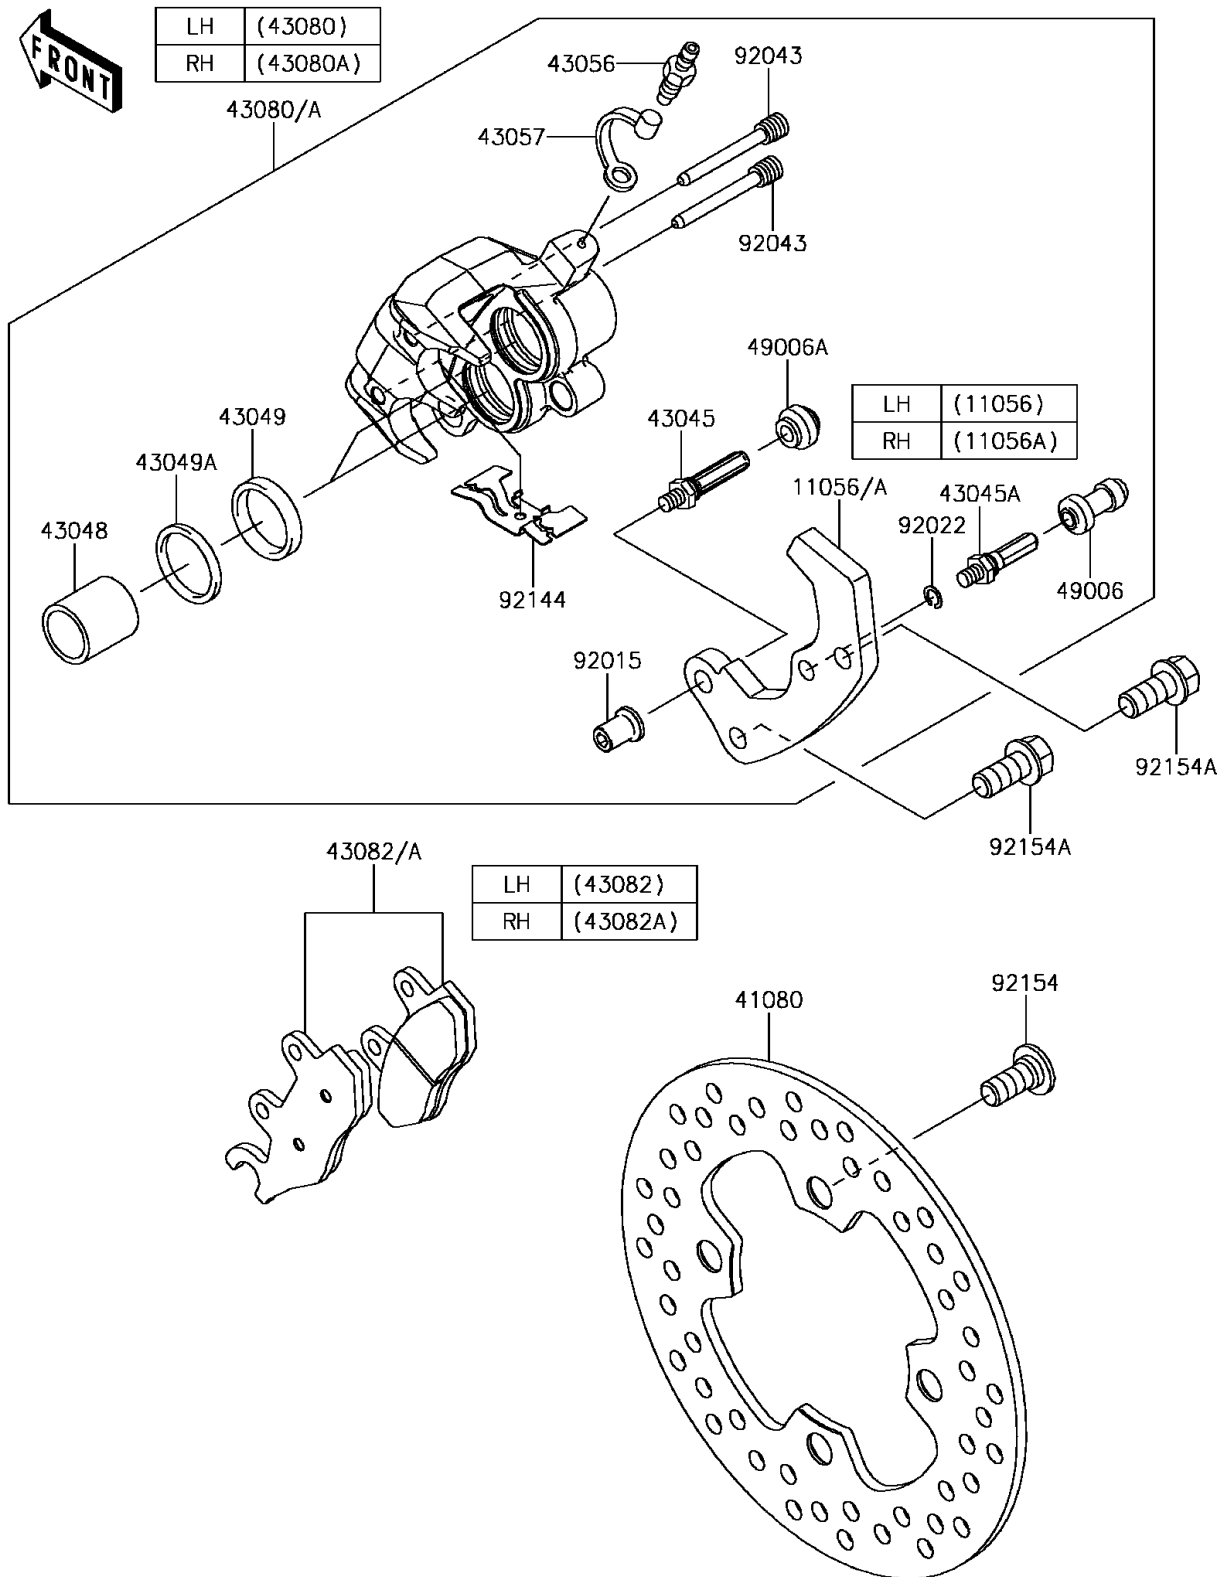

2017 Mule PRO-FXT

PARTS DIAGRAM

Front Brake

F2292

2017 Mule PRO-FXT

PARTS LIST

Front Brake

ITEM NAME

PART NUMBER

QUANTITY
