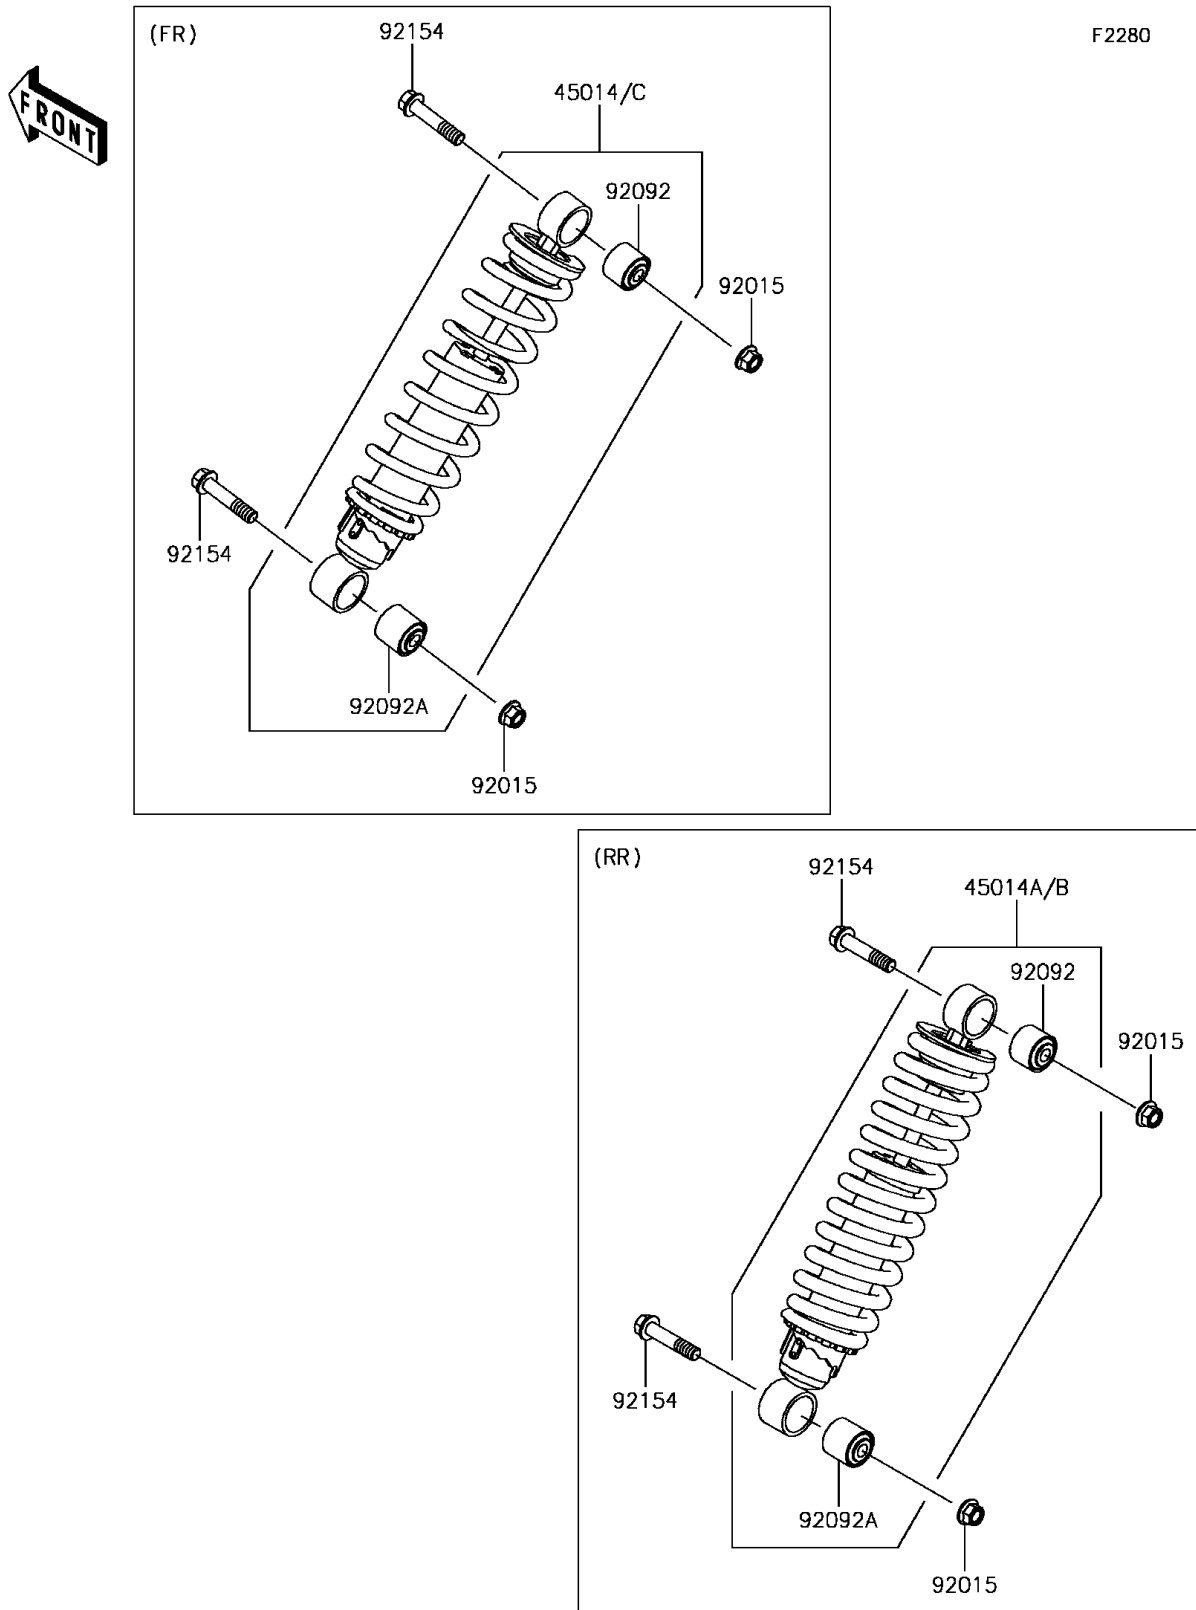

2017 Mule PRO-FXT

PARTS DIAGRAM

Shock Absorber(s)

2017 Mule PRO-FXT

PARTS LIST

Shock Absorber(s)

ITEM NAME

PART NUMBER

QUANTITY
