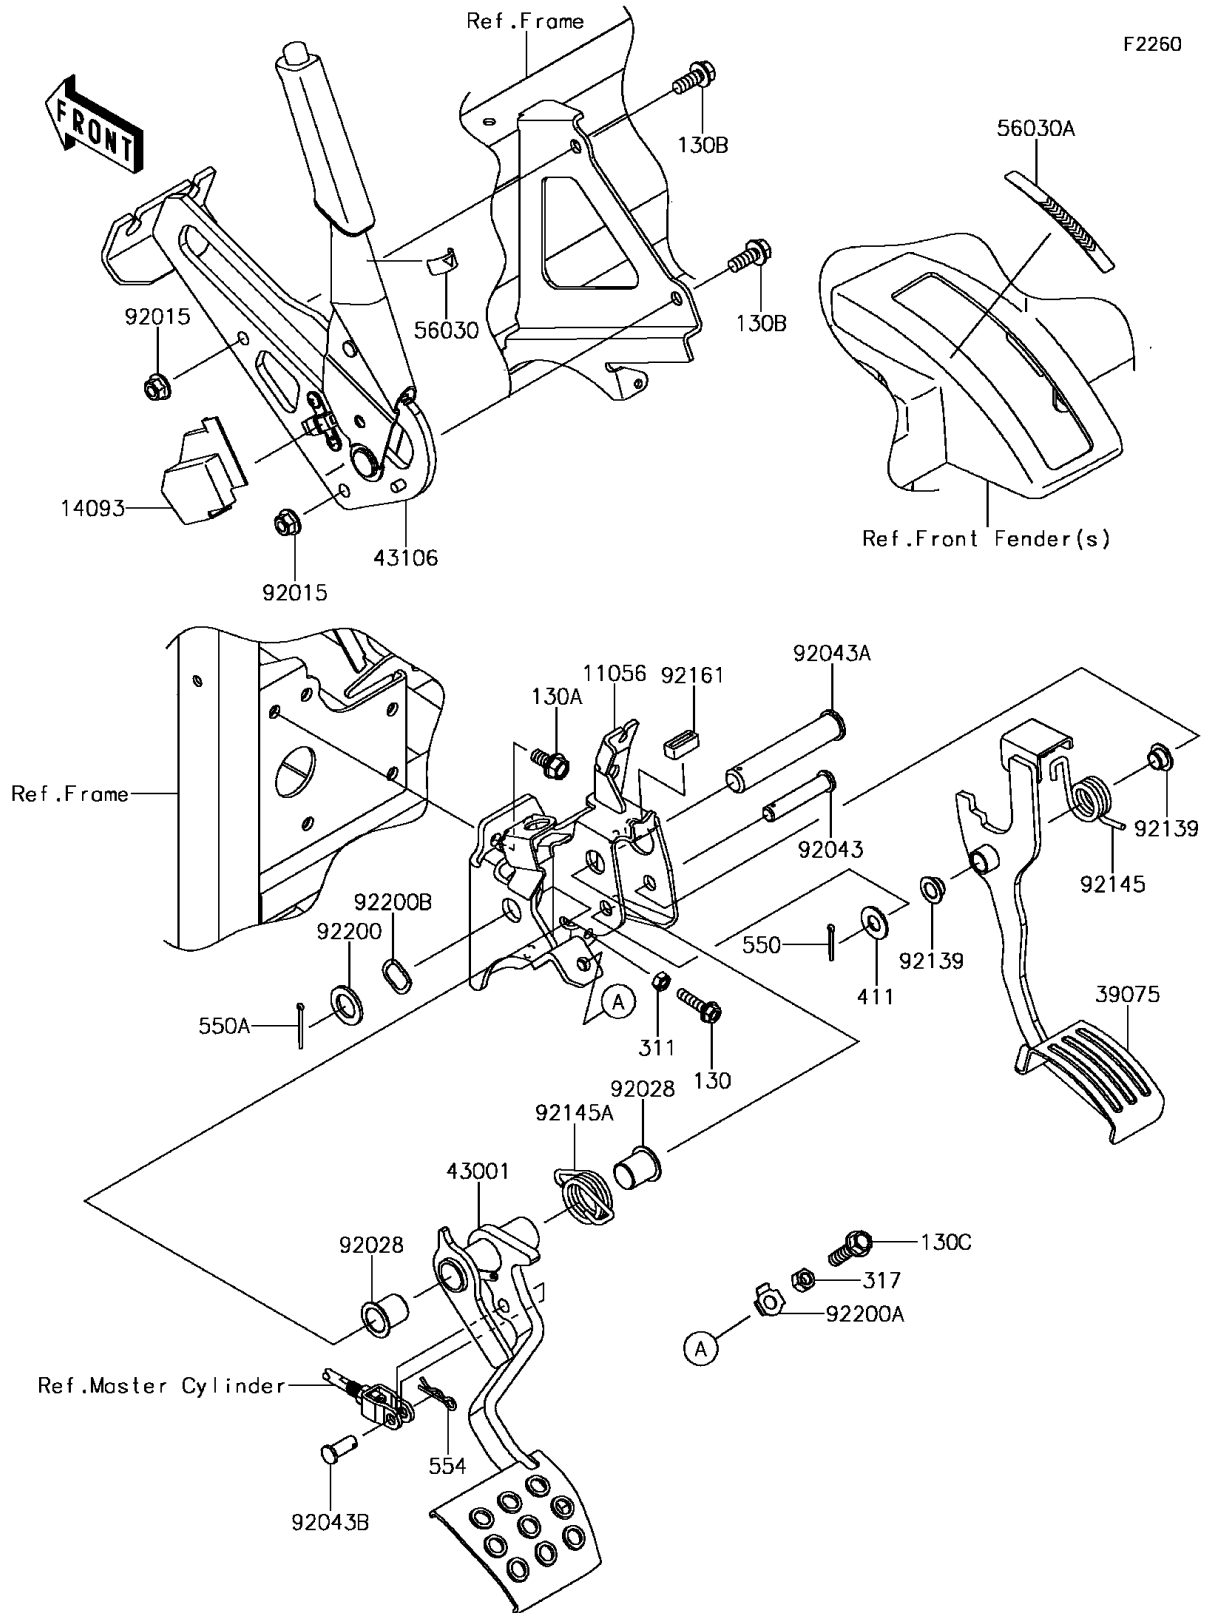

2017 Mule PRO-FXT

PARTS DIAGRAM

Brake Pedal/Throttle Lever

2017 Mule PRO-FXT

PARTS LIST

Brake Pedal/Throttle Lever

ITEM NAME

PART NUMBER

QUANTITY
