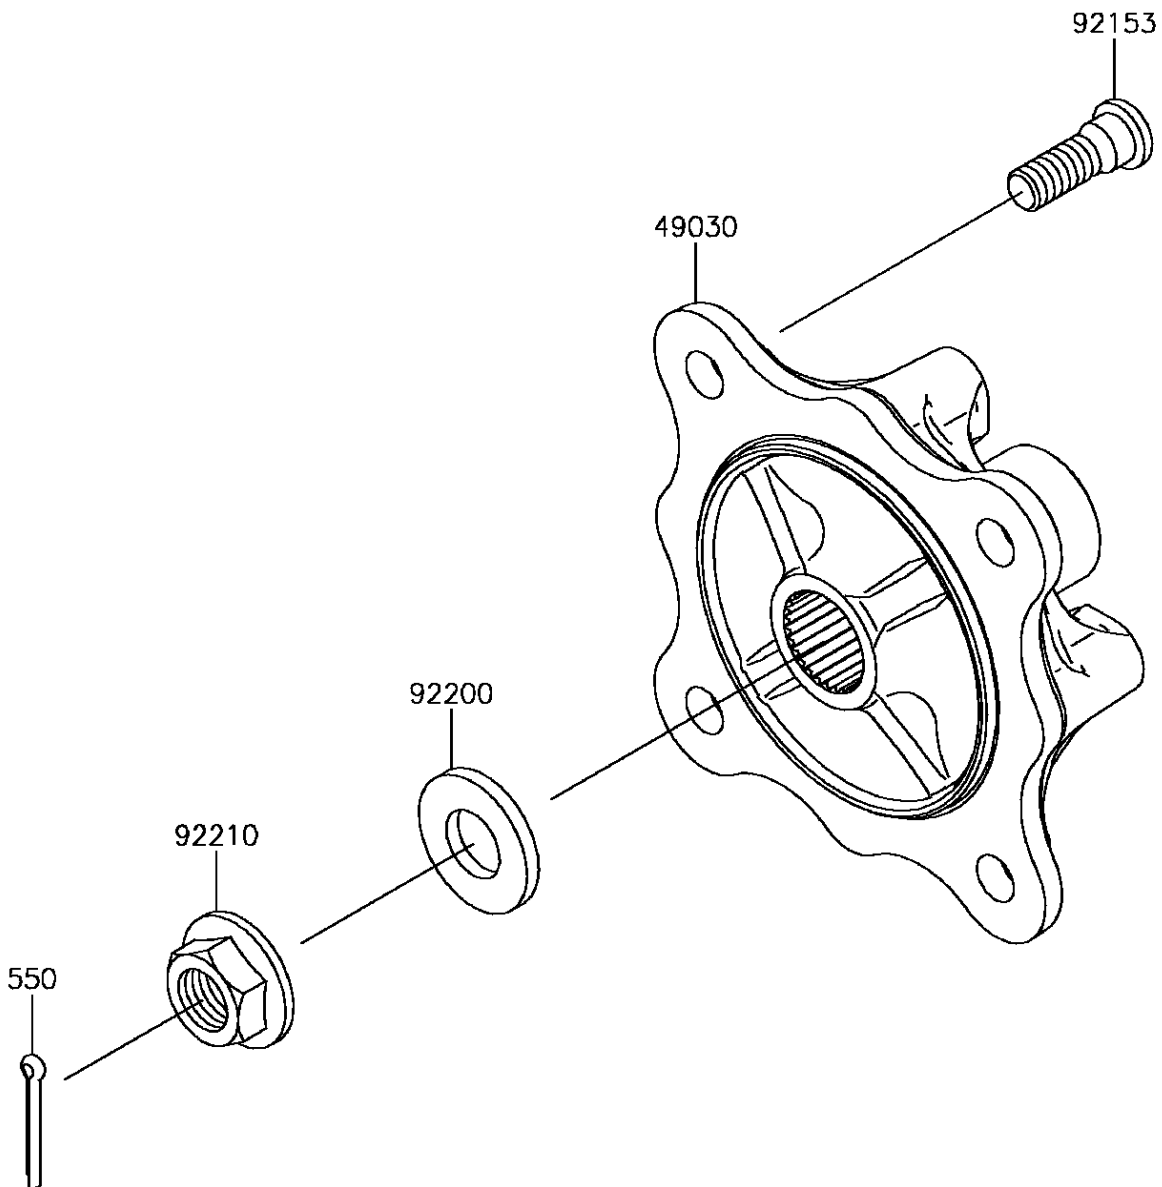

2017 Mule PRO-FXT

PARTS DIAGRAM

Rear Hubs/Brakes

F2240

2017 Mule PRO-FXT

PARTS LIST

Rear Hubs/Brakes

ITEM NAME

PART NUMBER

QUANTITY
