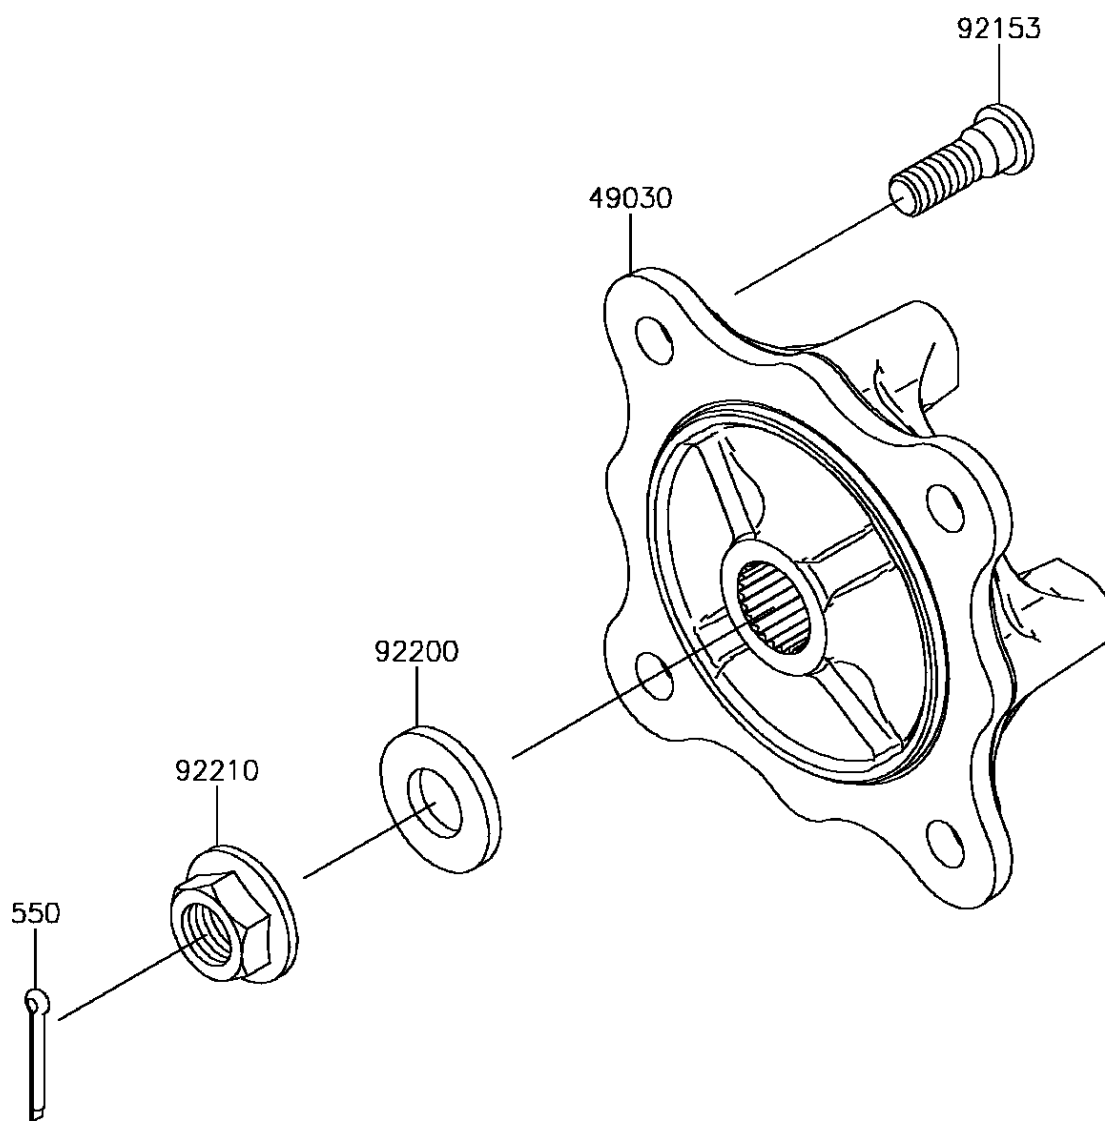

2017 Mule PRO-FXT

PARTS DIAGRAM

Front Hubs/Brakes

Kawasaki

Let the Good Times Roll®

F2230

2017 Mule PRO-FXT

PARTS LIST

Front Hubs/Brakes

ITEM NAME

PART NUMBER

QUANTITY
