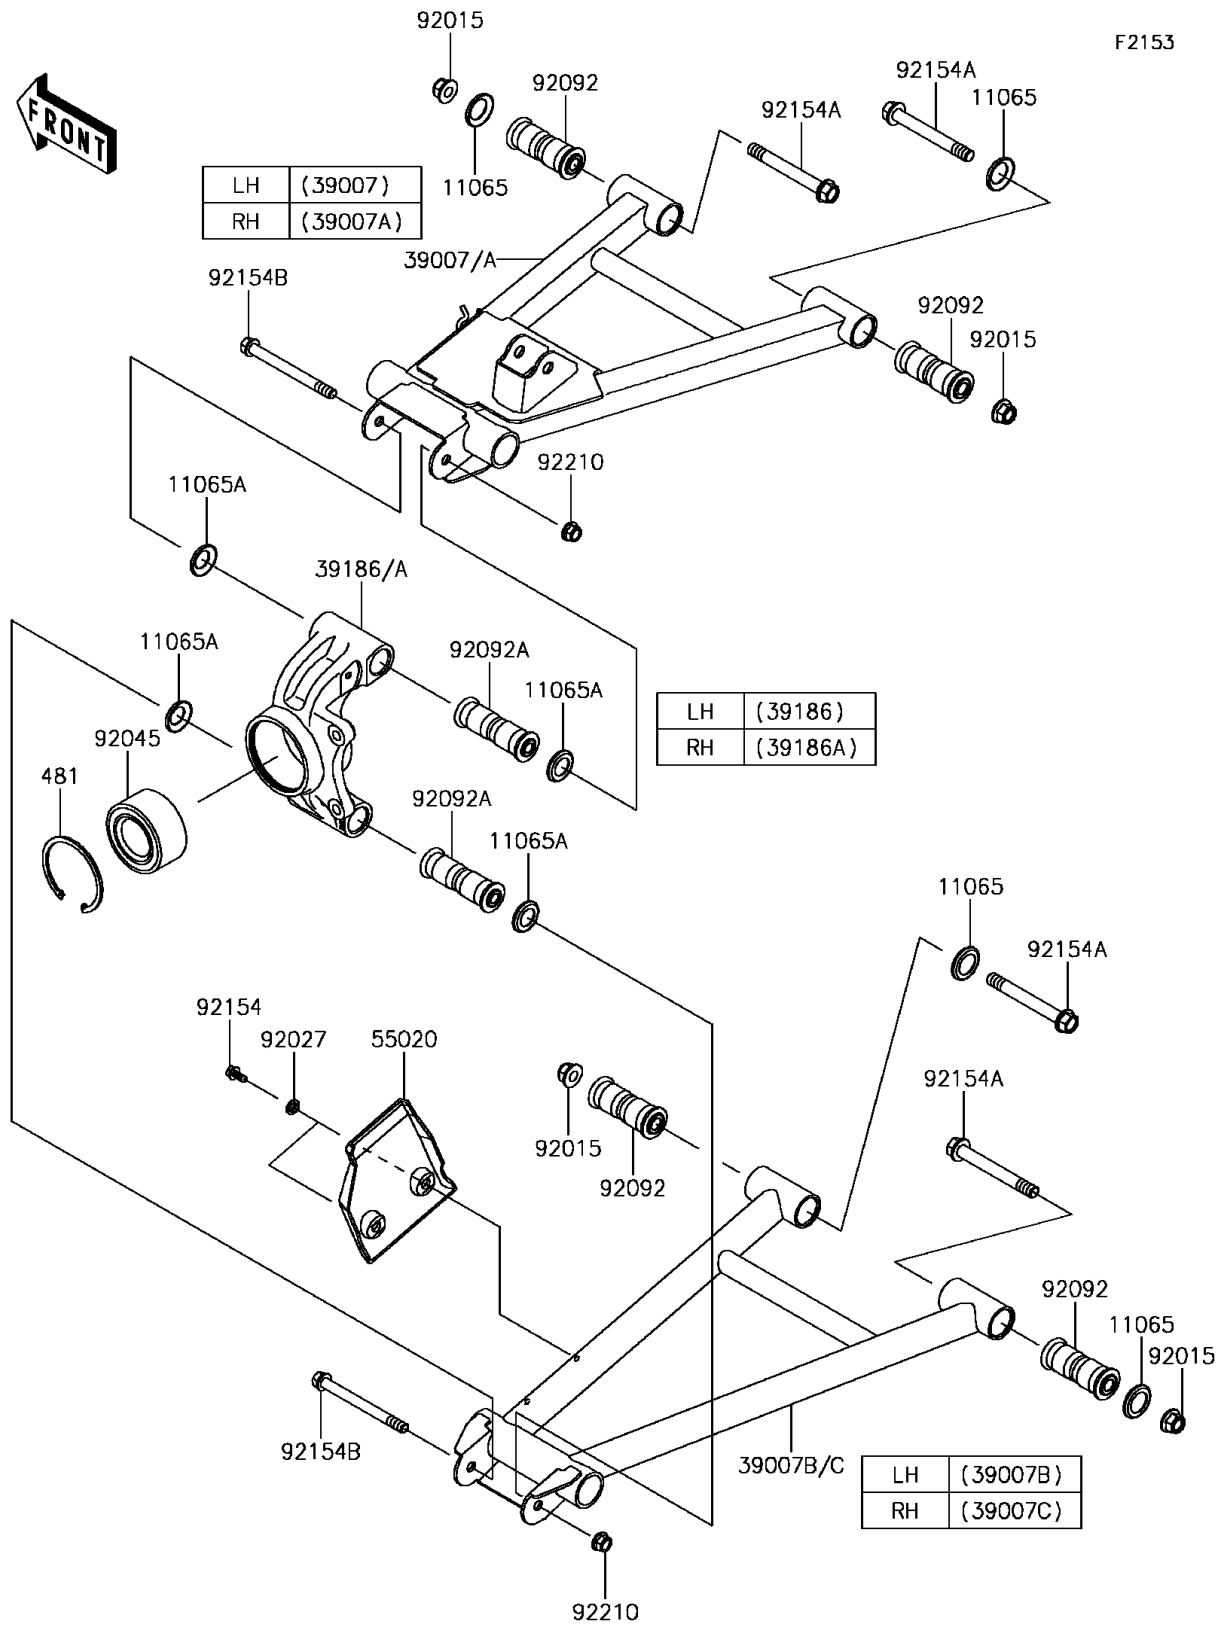

2017 Mule PRO-FXT

PARTS DIAGRAM

Rear Suspension

2017 Mule PRO-FXT

PARTS LIST

Rear Suspension

ITEM NAME

PART NUMBER

QUANTITY
