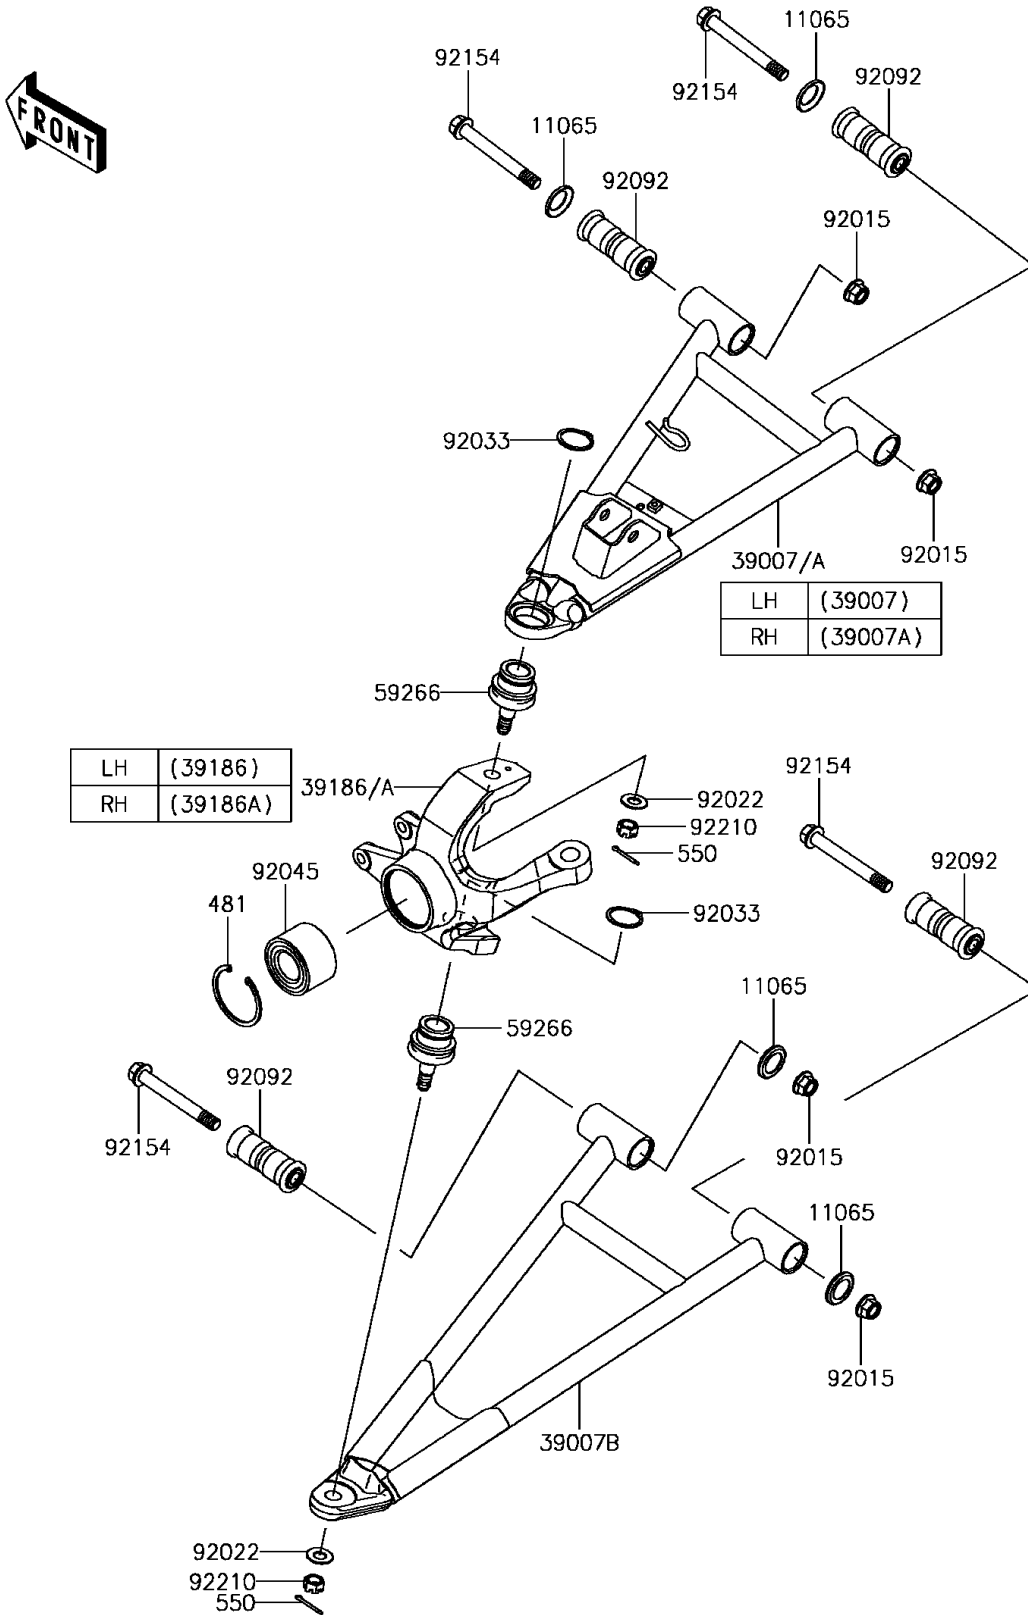

2017 Mule PRO-FXT

PARTS DIAGRAM

Front Suspension

F2152

2017 Mule PRO-FXT

PARTS LIST

Front Suspension

ITEM NAME

PART NUMBER

QUANTITY
