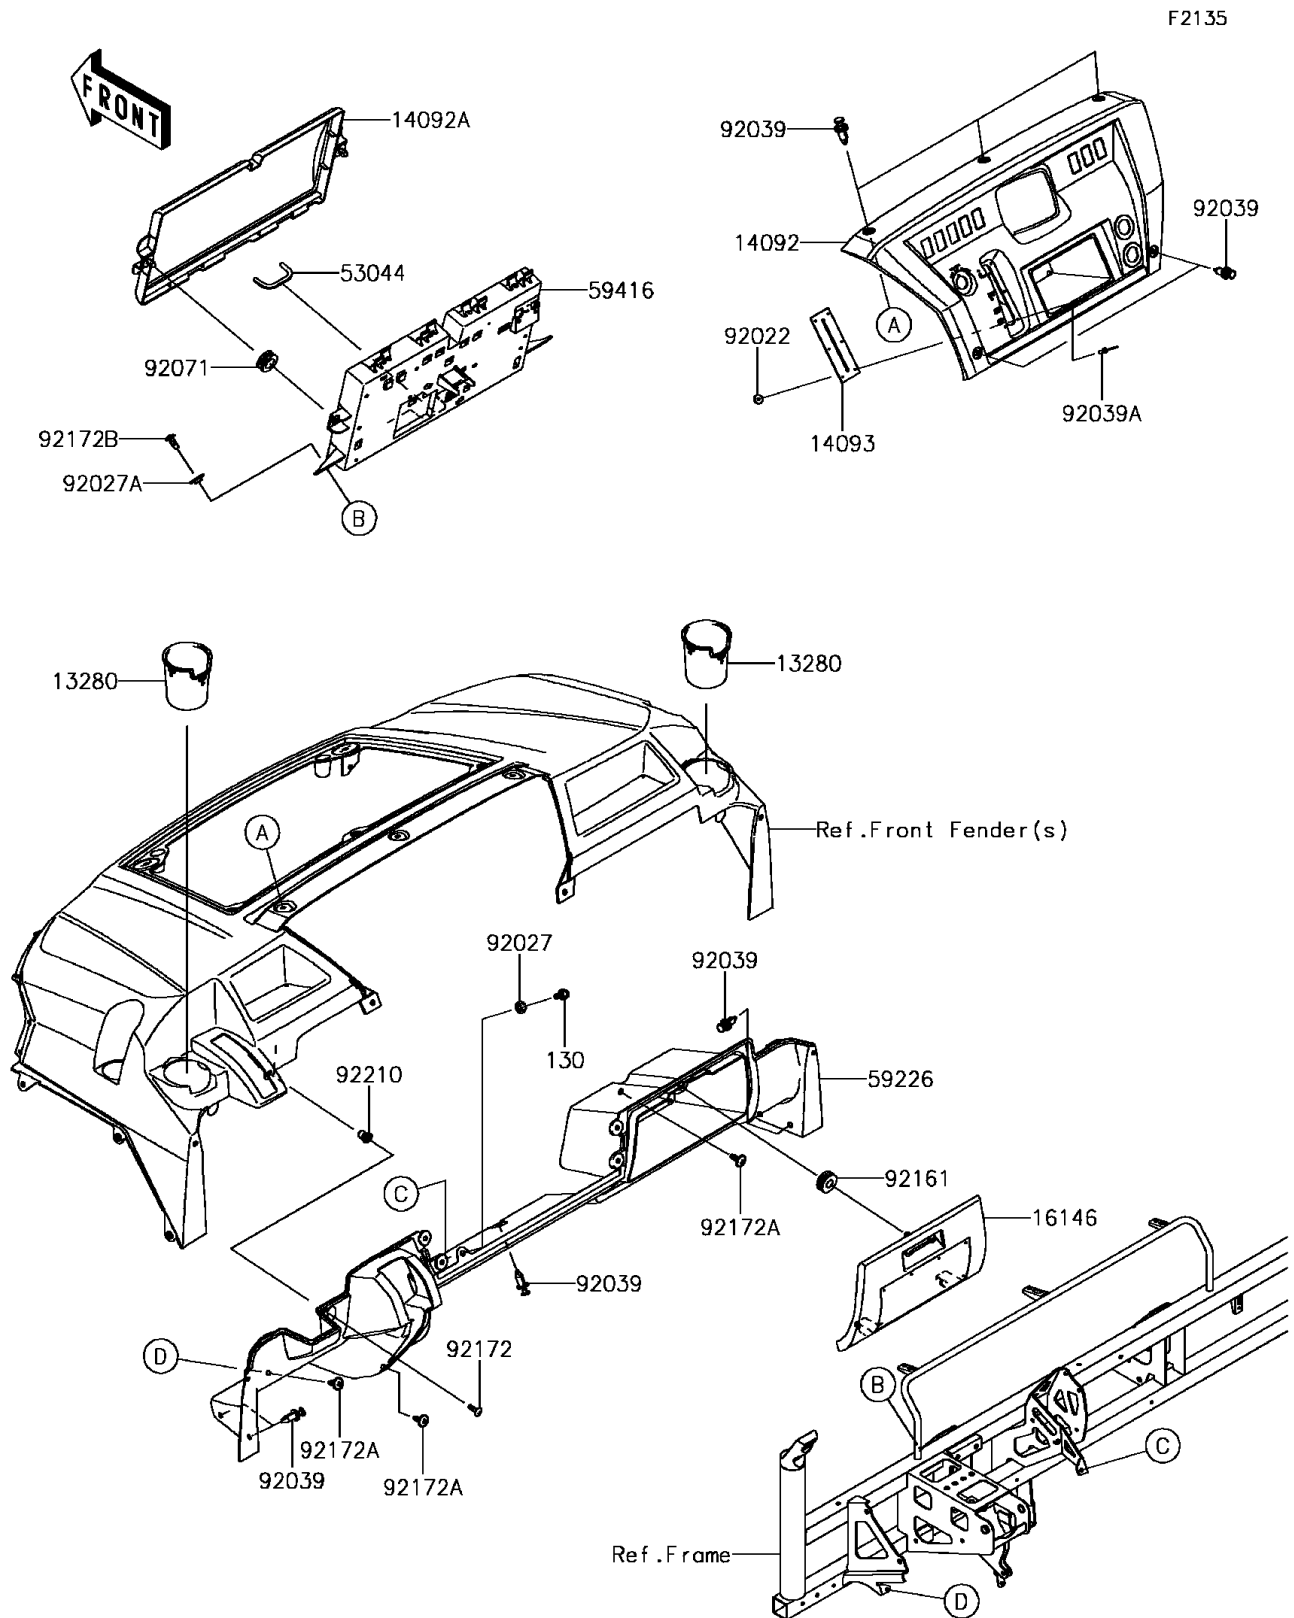

2017 Mule PRO-FXT

PARTS DIAGRAM

Front Box

2017 Mule PRO-FXT

PARTS LIST

Front Box

ITEM NAME

PART NUMBER

QUANTITY
