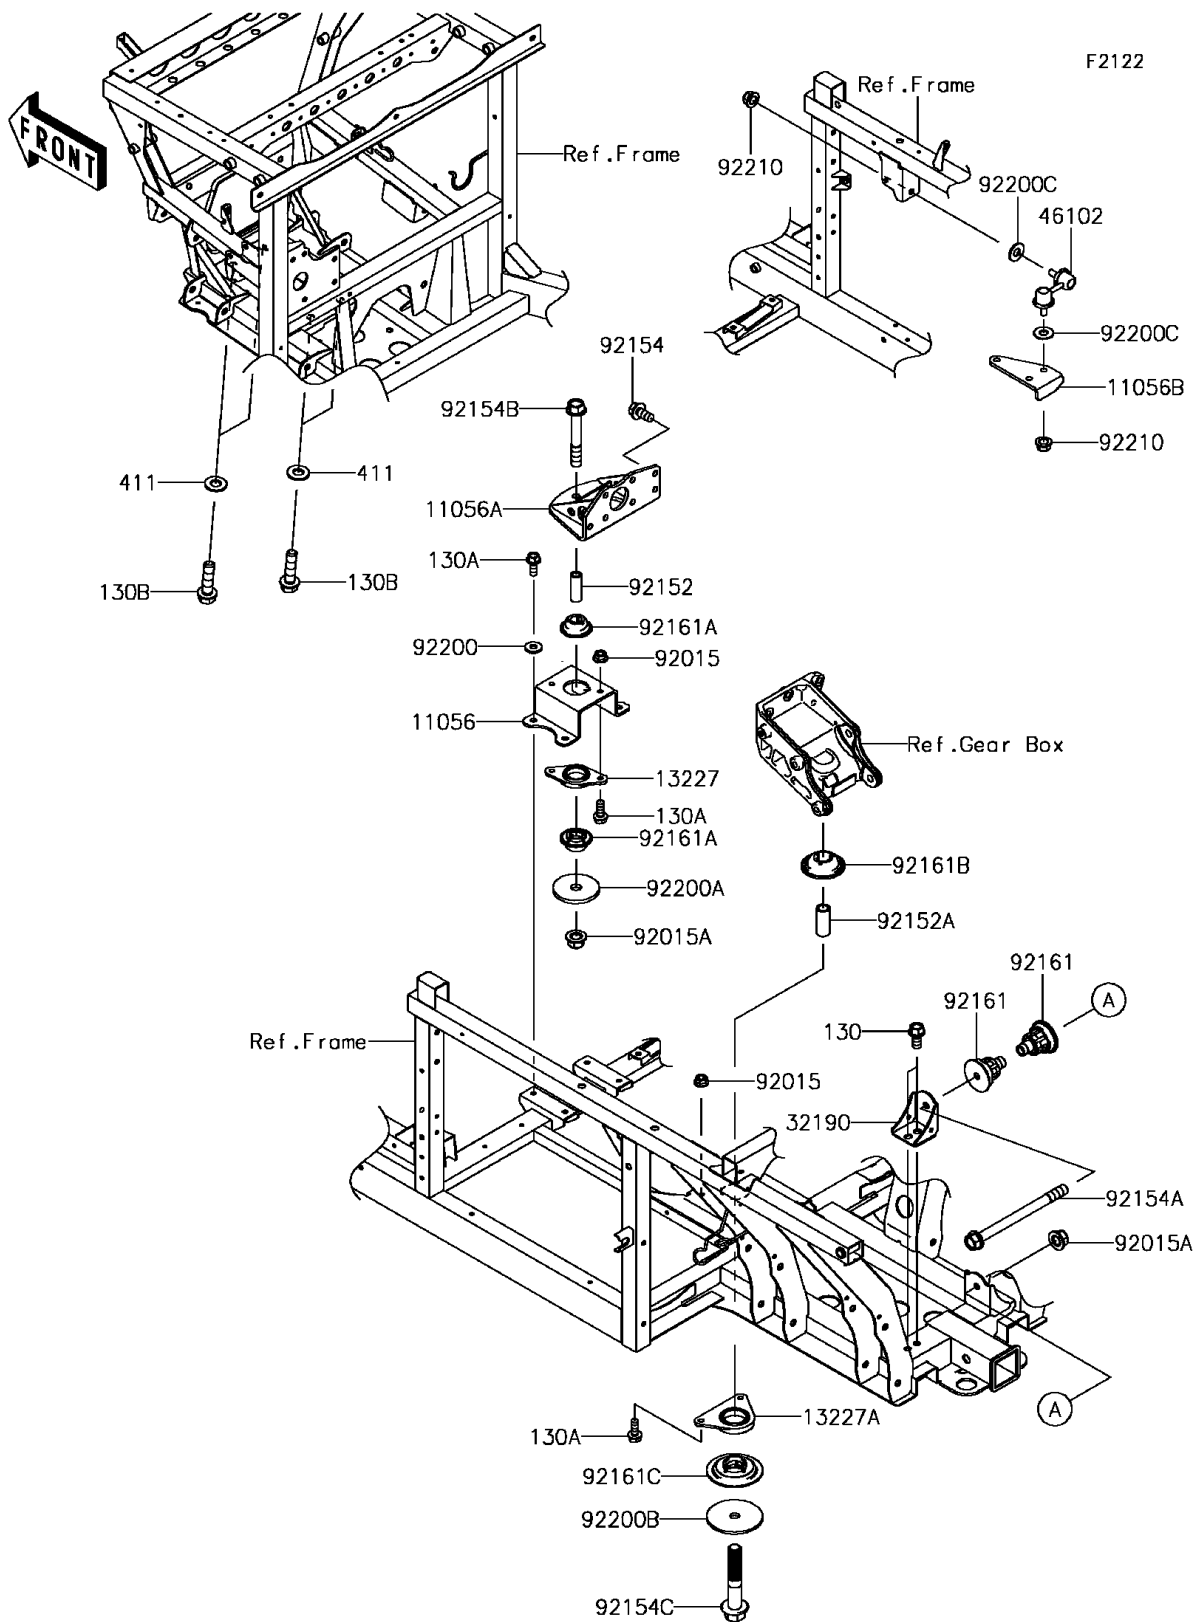

2017 Mule PRO-FXT

PARTS DIAGRAM

Engine Mount

2017 Mule PRO-FXT

PARTS LIST

Engine Mount

ITEM NAME

PART NUMBER

QUANTITY
