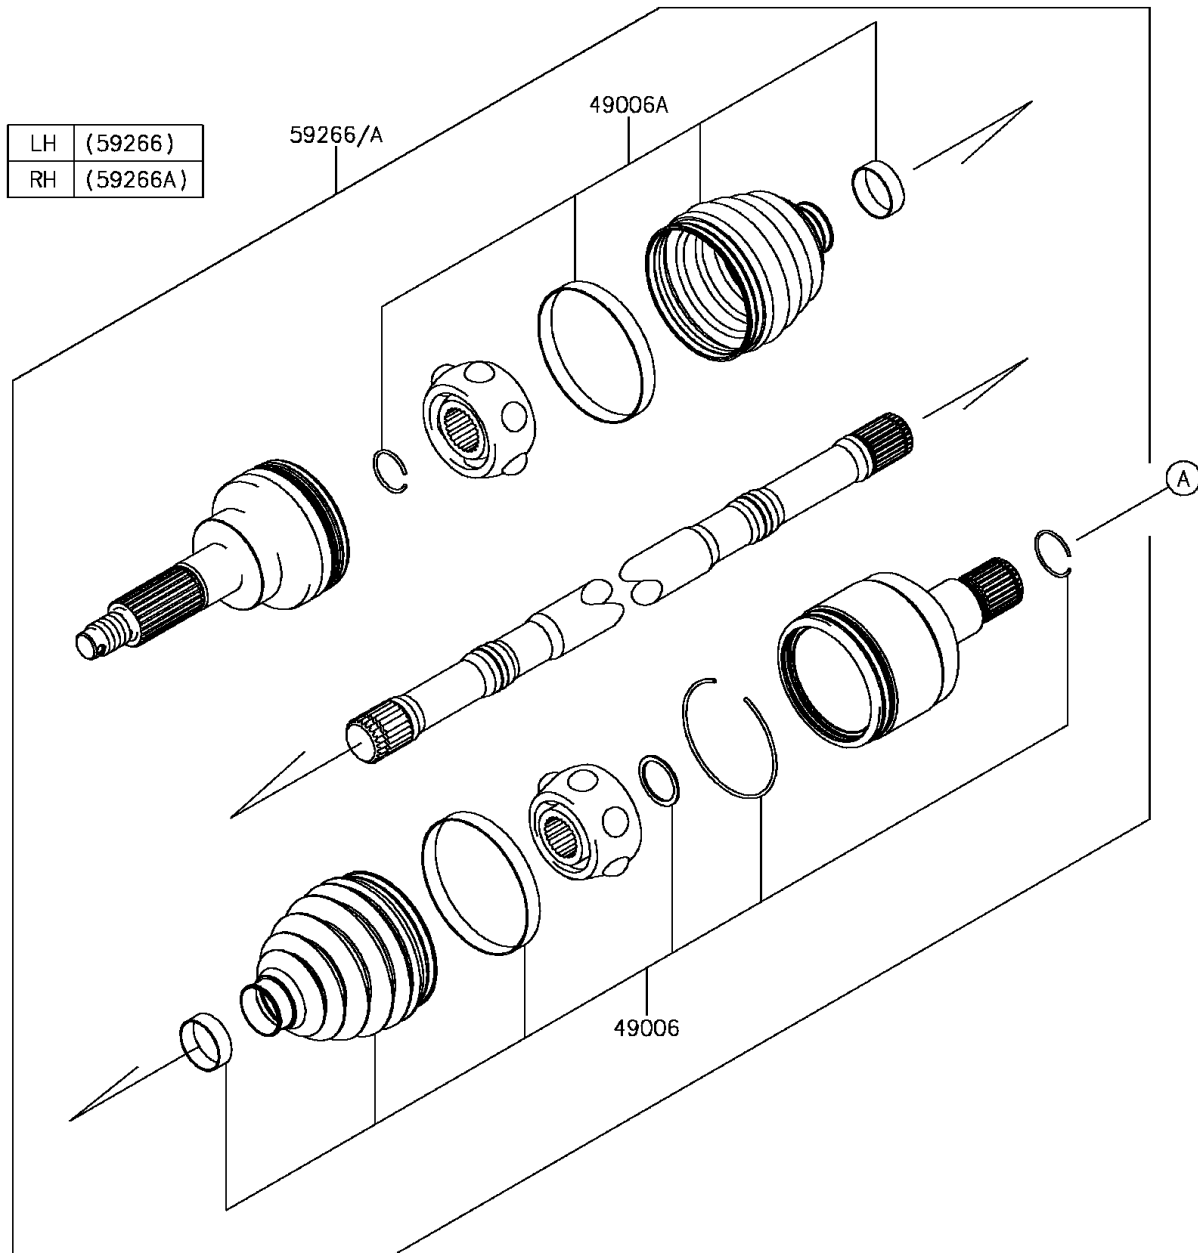

2017 Mule PRO-FXT

PARTS DIAGRAM

Drive Shaft-Rear

2017 Mule PRO-FXT

PARTS LIST

Drive Shaft-Rear

ITEM NAME

PART NUMBER

QUANTITY
