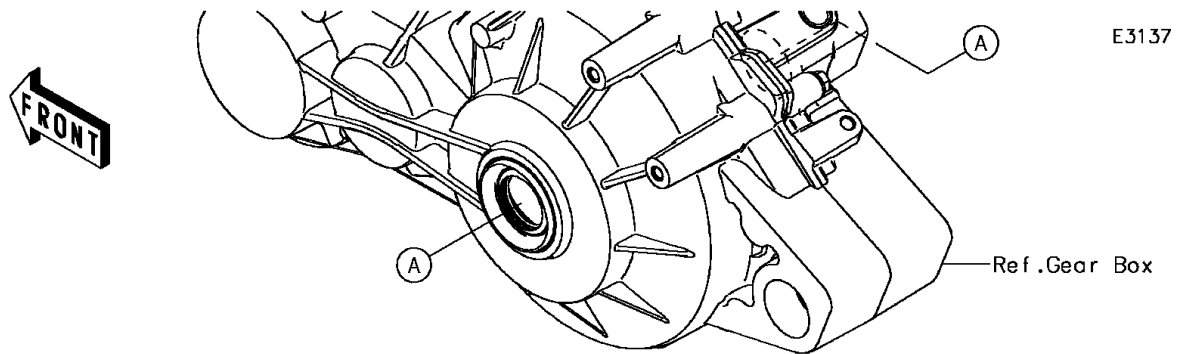

2017 Mule PRO-FXT

PARTS DIAGRAM

Drive Shaft-Rear

2017 Mule PRO-FXT

PARTS LIST

Drive Shaft-Rear

ITEM NAME

PART NUMBER