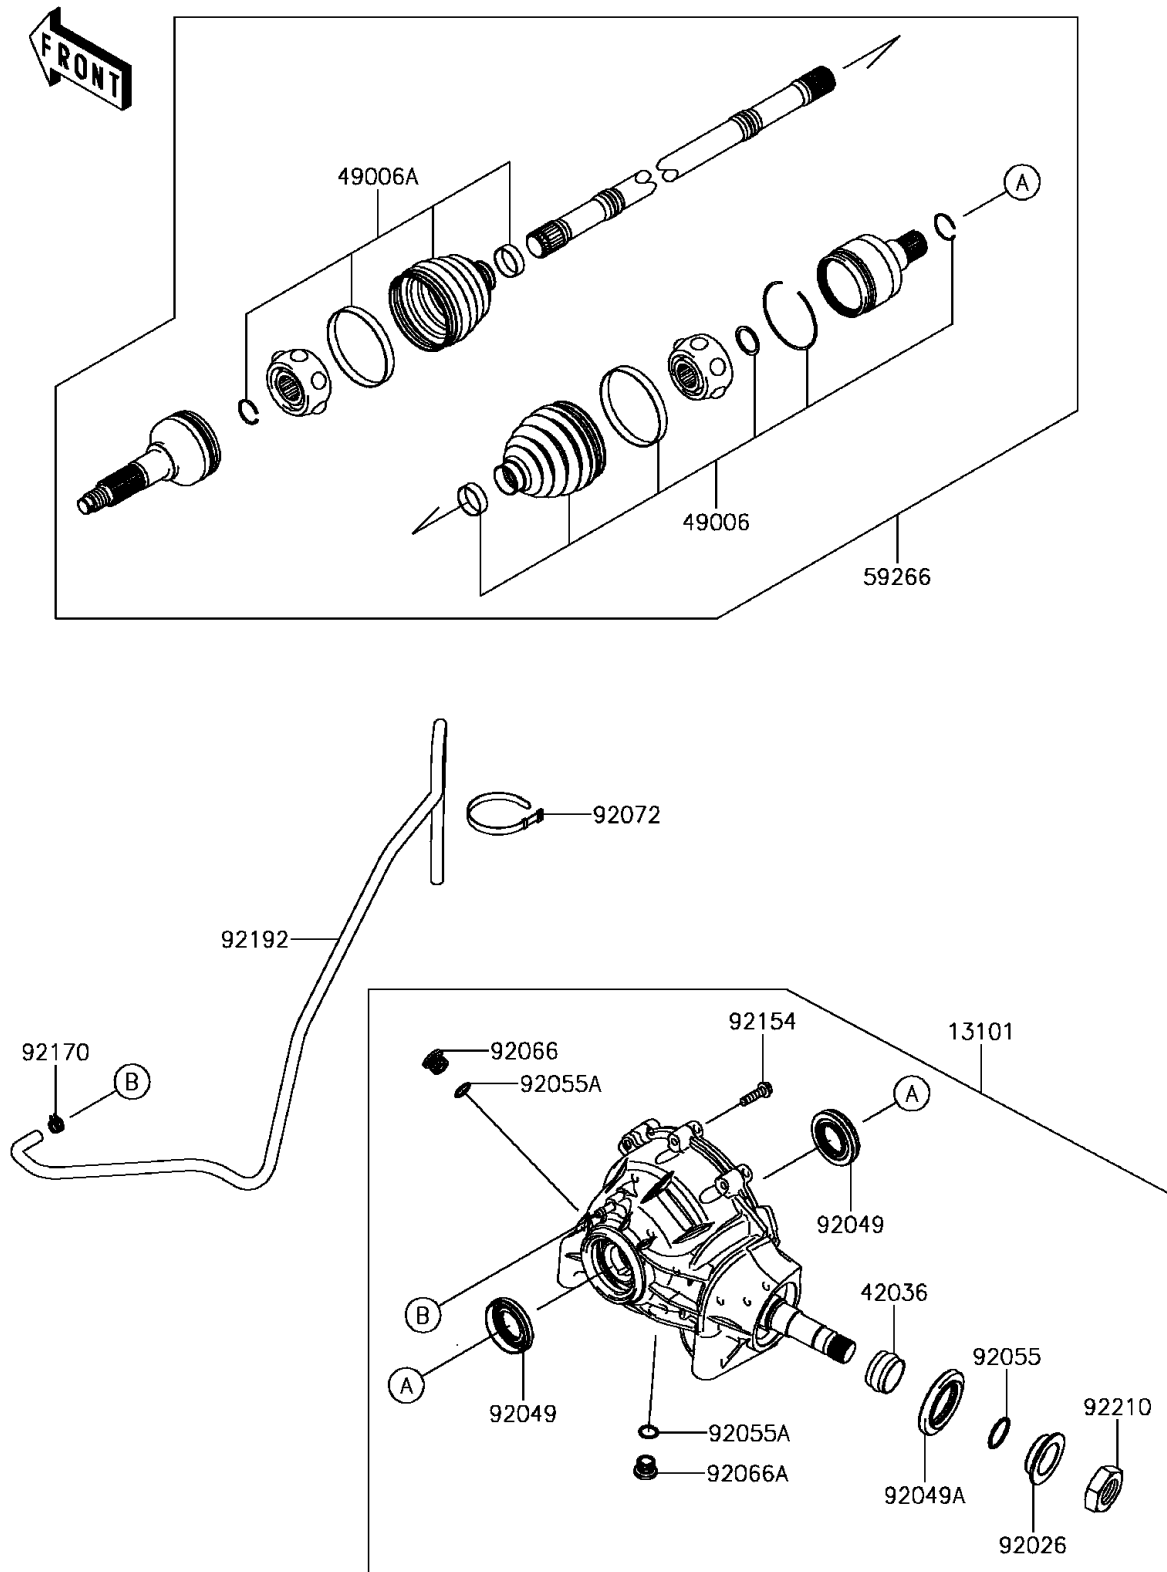

2017 Mule PRO-FXT

PARTS DIAGRAM

Drive Shaft-Front

E3136

2017 Mule PRO-FXT

PARTS LIST

Drive Shaft-Front

ITEM NAME

PART NUMBER

QUANTITY
