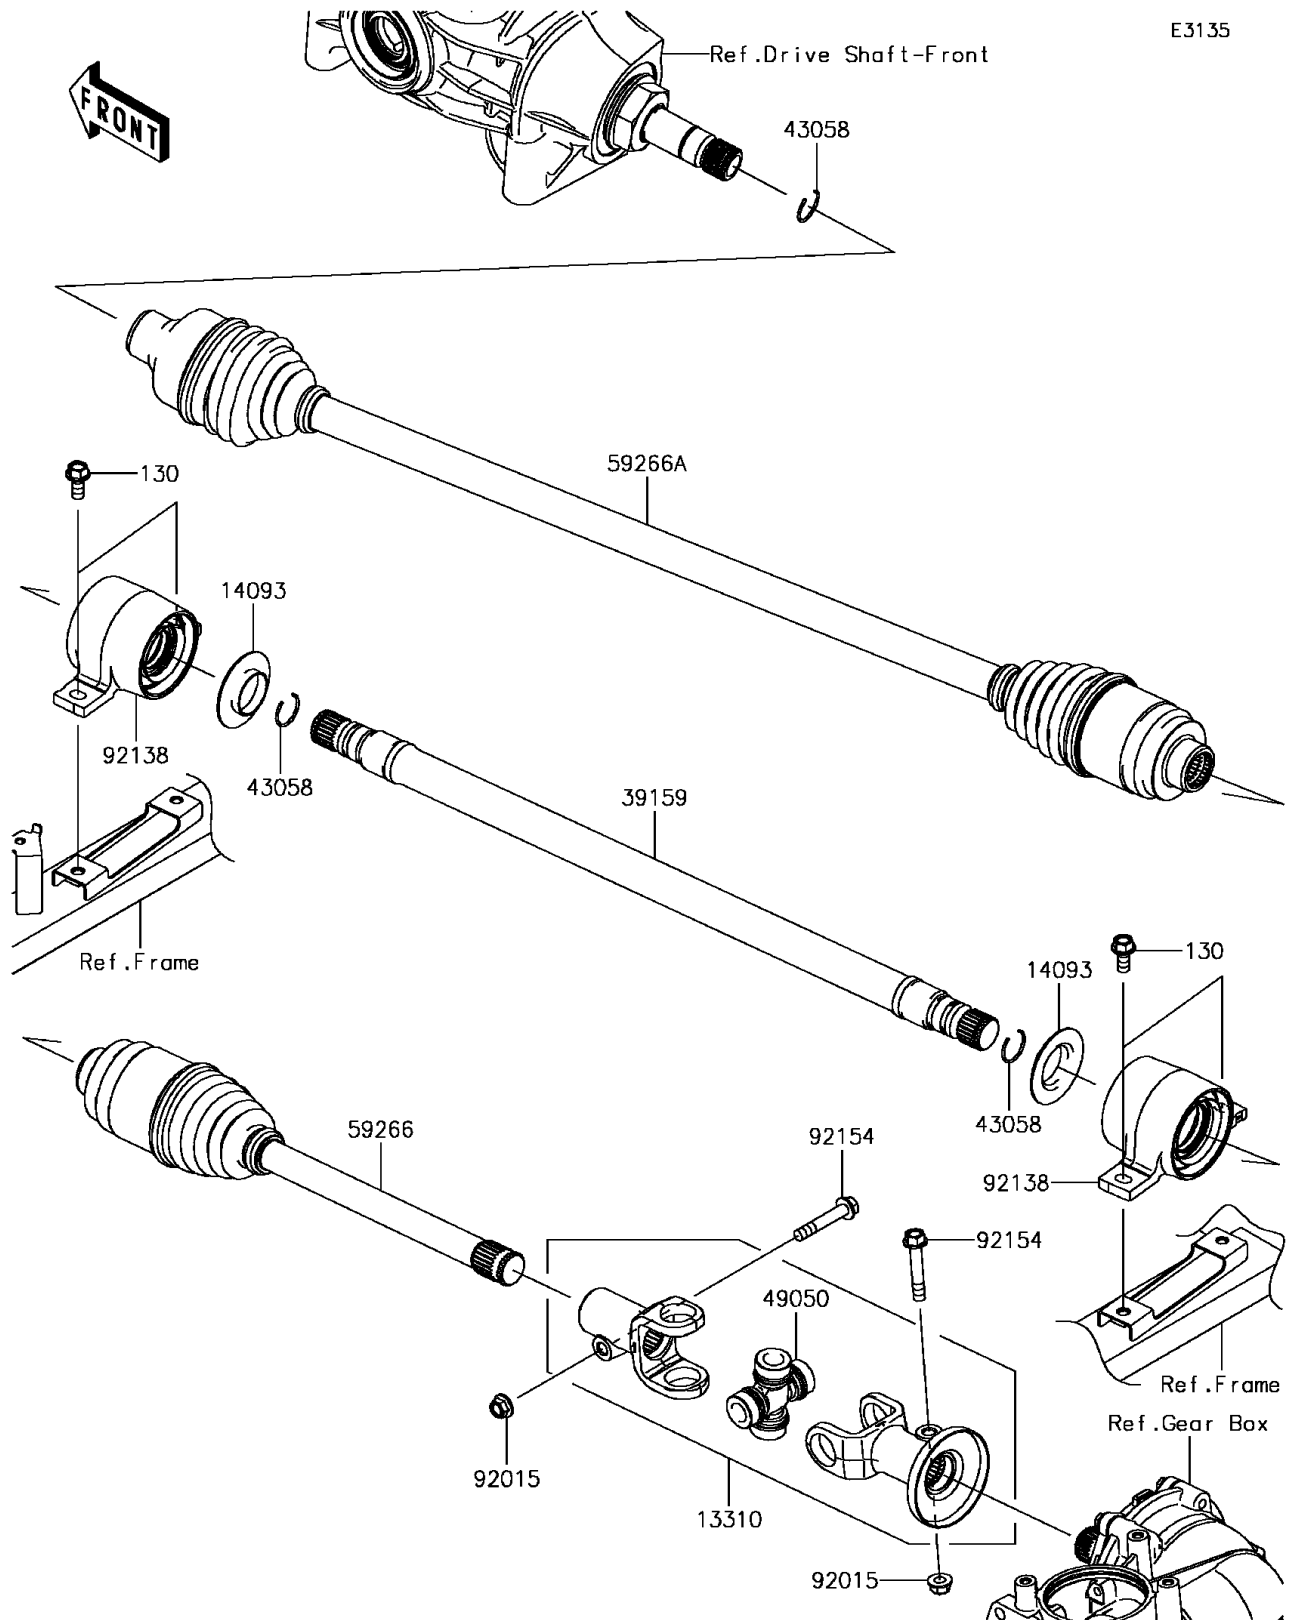

2017 Mule PRO-FXT

PARTS DIAGRAM

Drive Shaft-Propeller

2017 Mule PRO-FXT

PARTS LIST

Drive Shaft-Propeller

ITEM NAME

PART NUMBER

QUANTITY
