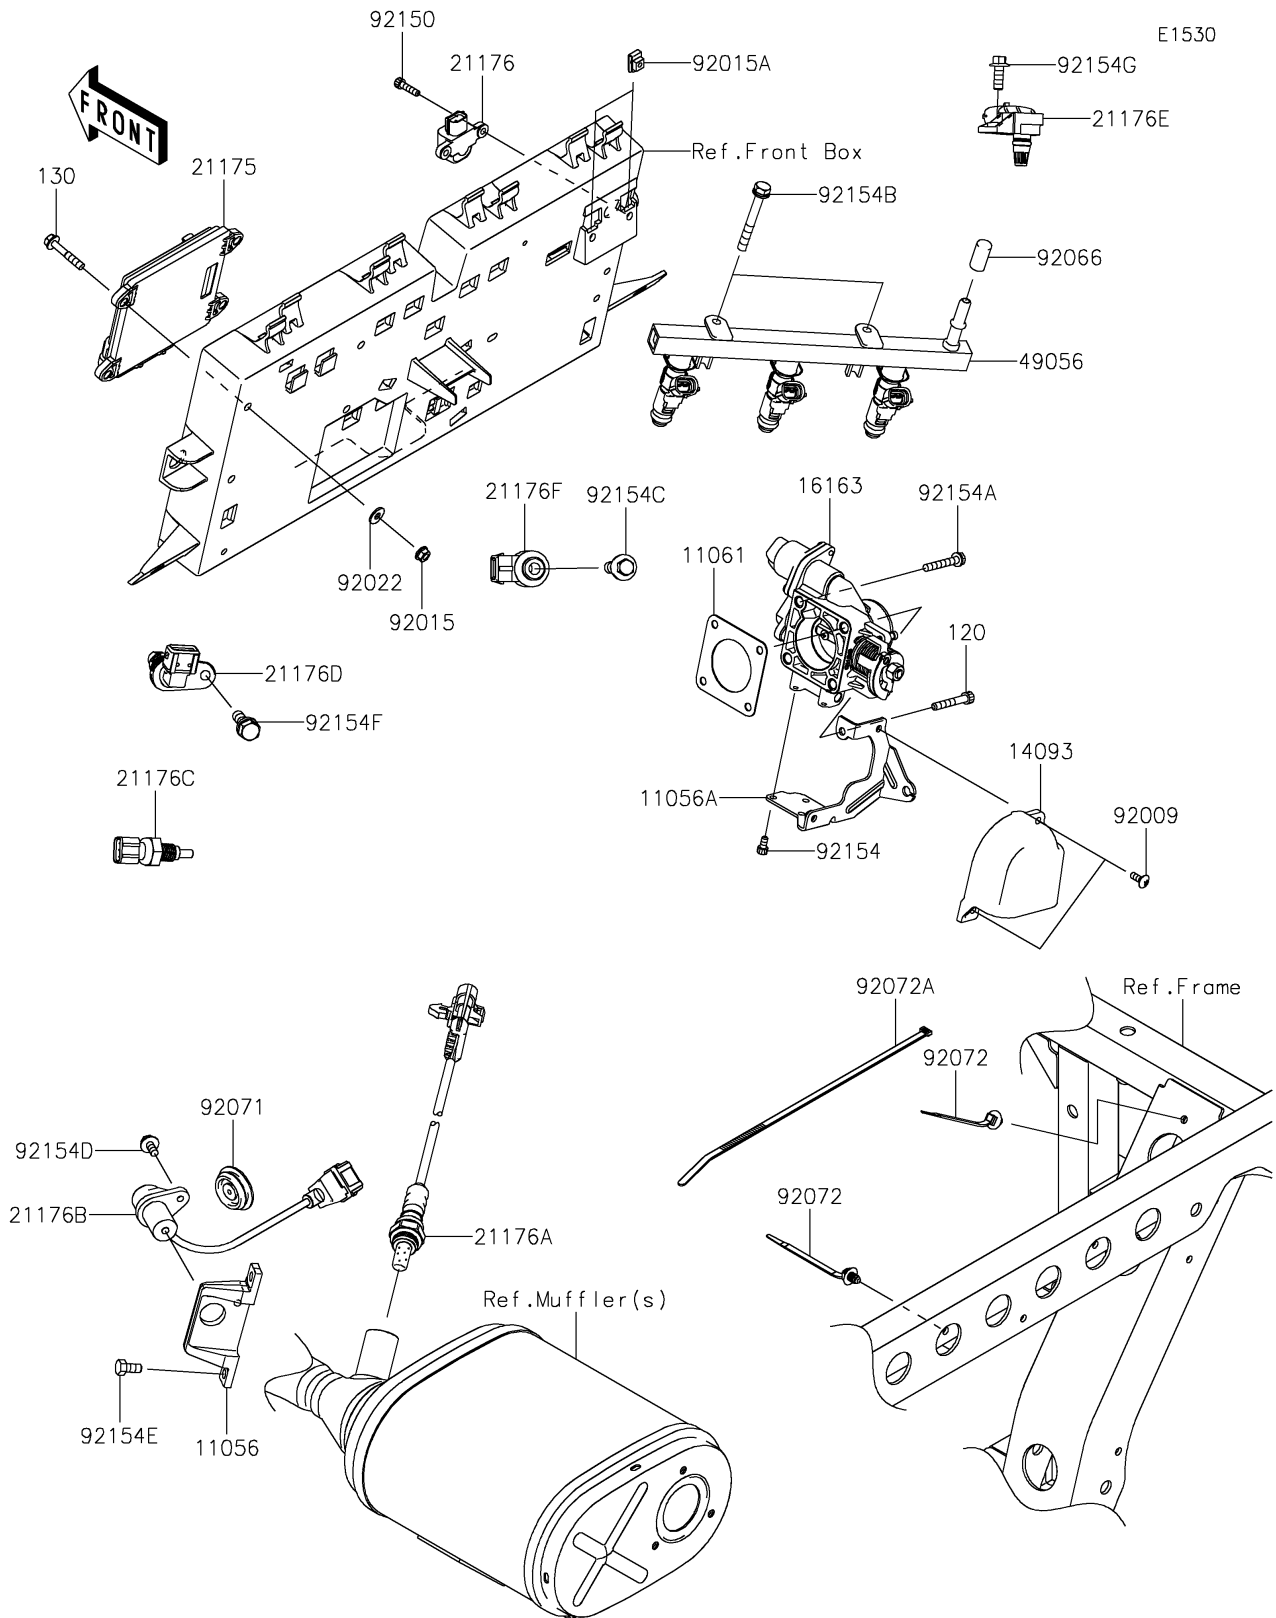

2017 Mule PRO-FXT

PARTS DIAGRAM

Fuel Injection

2017 Mule PRO-FXT

PARTS LIST

Fuel Injection

ITEM NAME

PART NUMBER

QUANTITY
