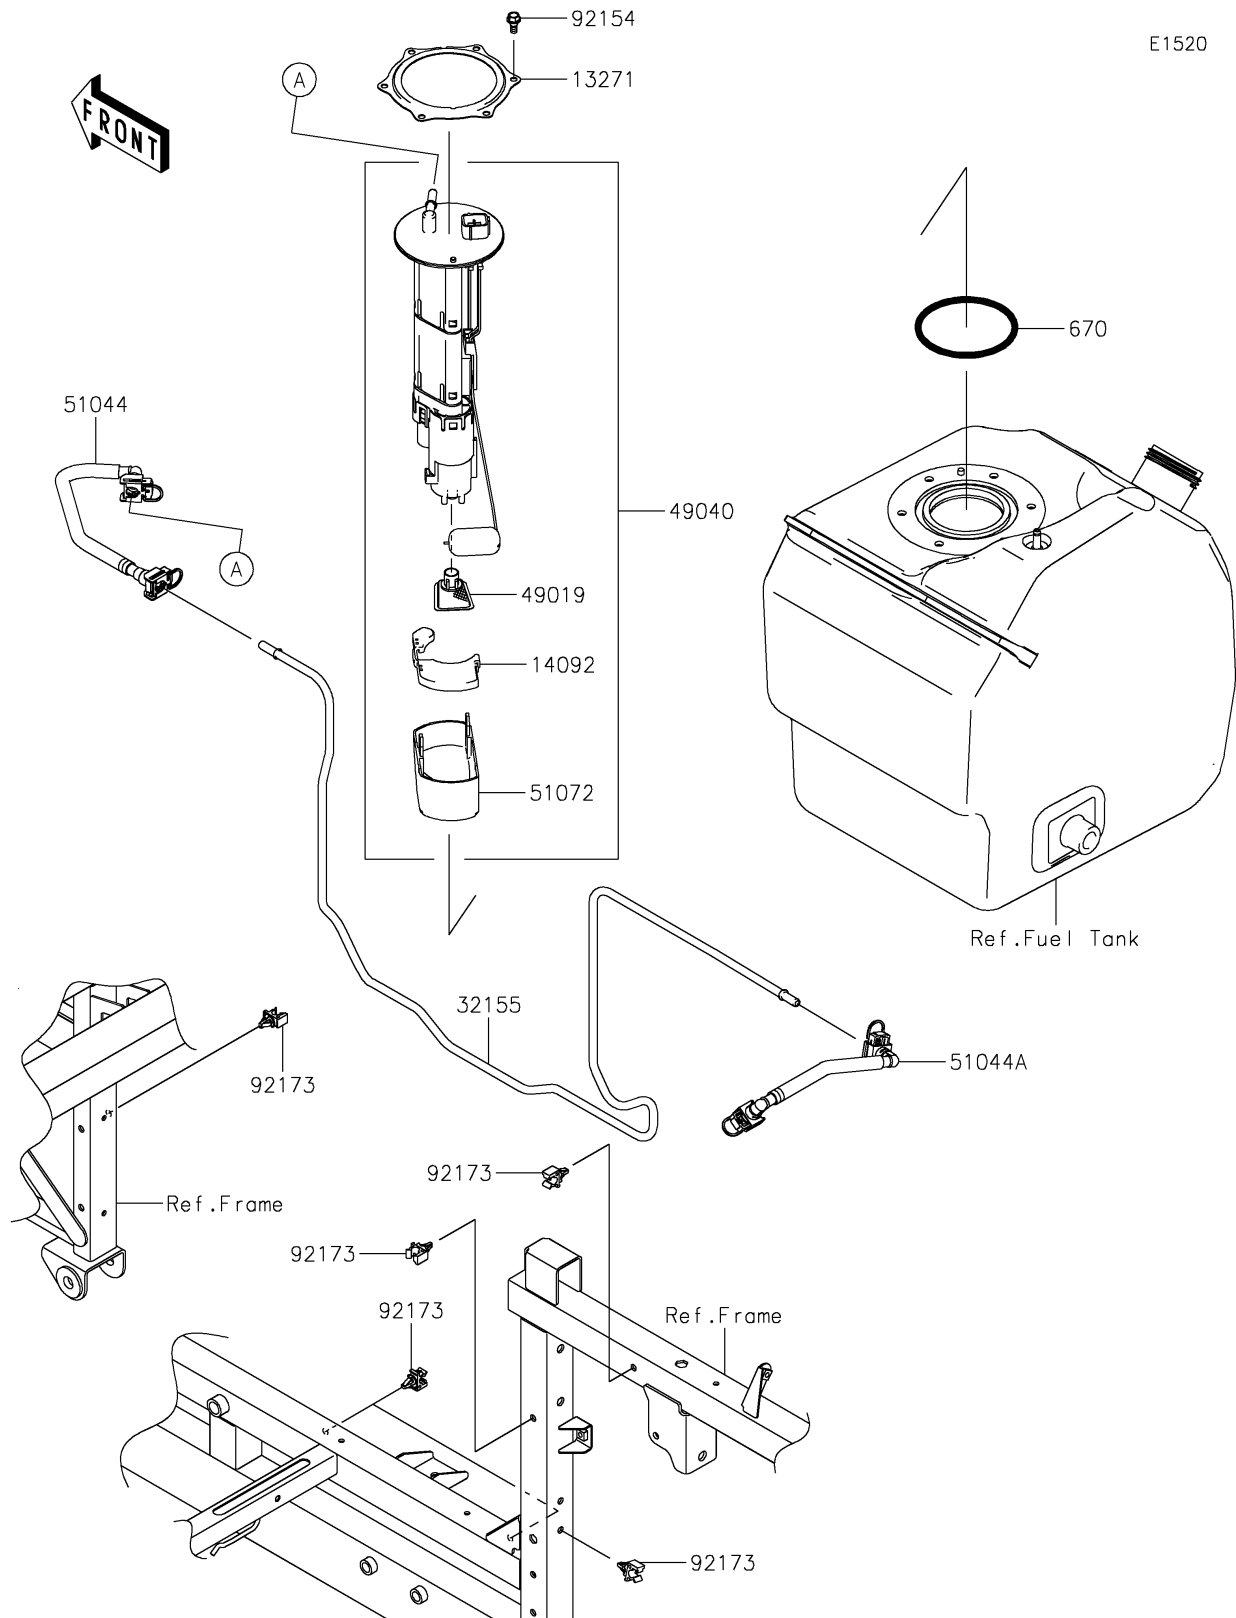

2017 Mule PRO-FXT

PARTS DIAGRAM

Fuel Pump

2017 Mule PRO-FXT

PARTS LIST

Fuel Pump

ITEM NAME

PART NUMBER

QUANTITY
