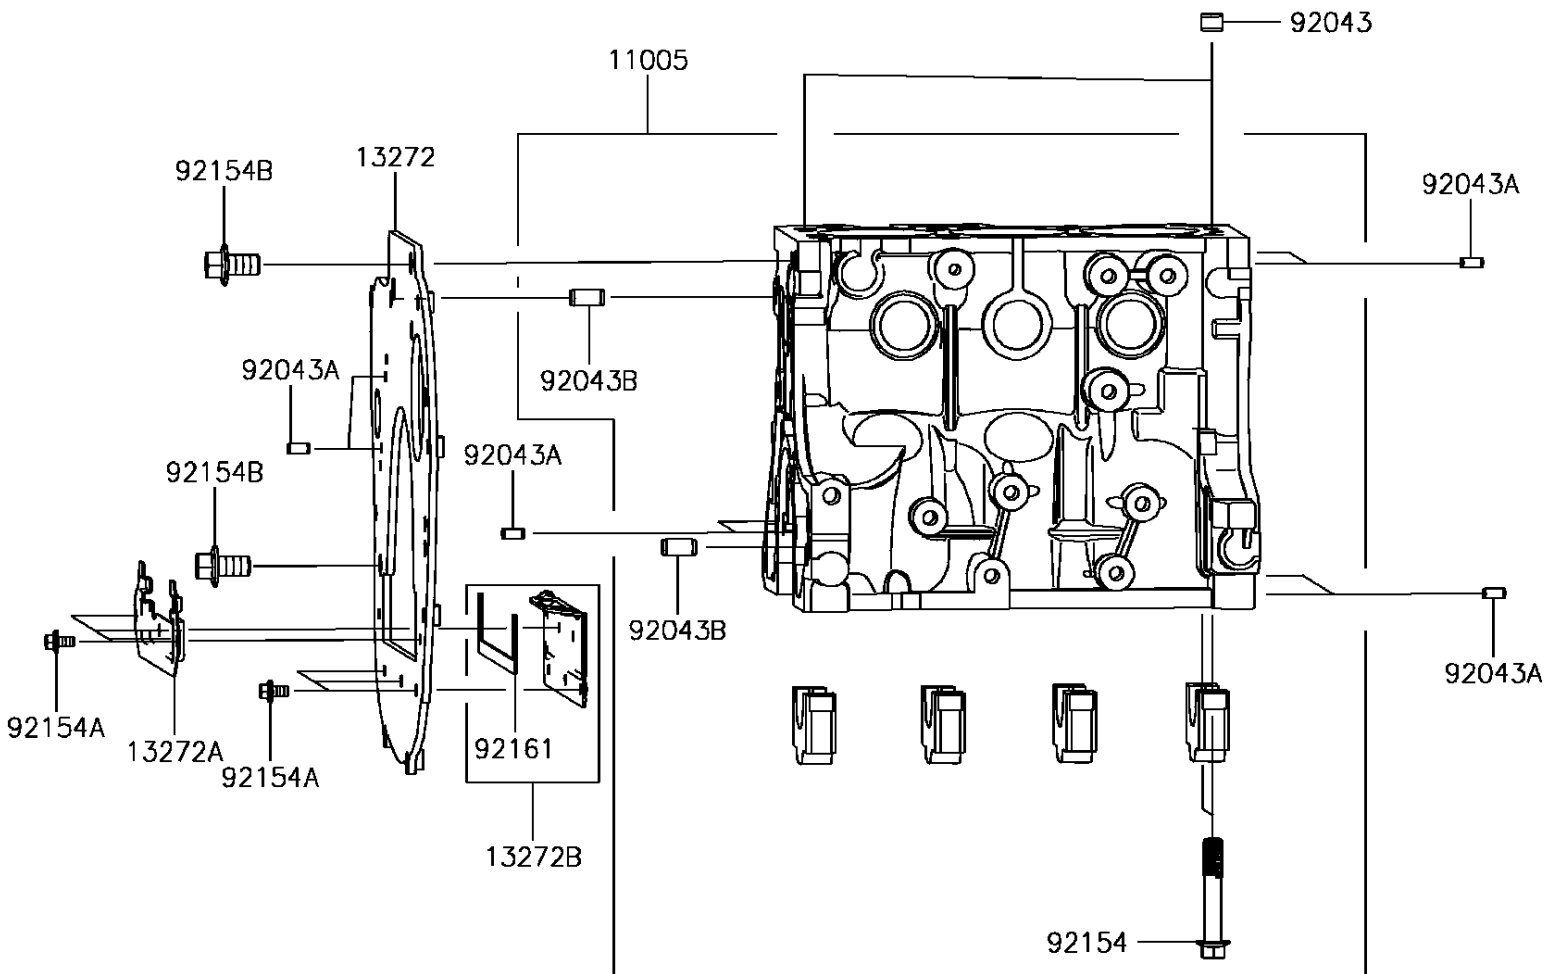

2017 Mule PRO-FXT

PARTS DIAGRAM

Crankcase

E1411

2017 Mule PRO-FXT

PARTS LIST

Crankcase

ITEM NAME

PART NUMBER

QUANTITY
