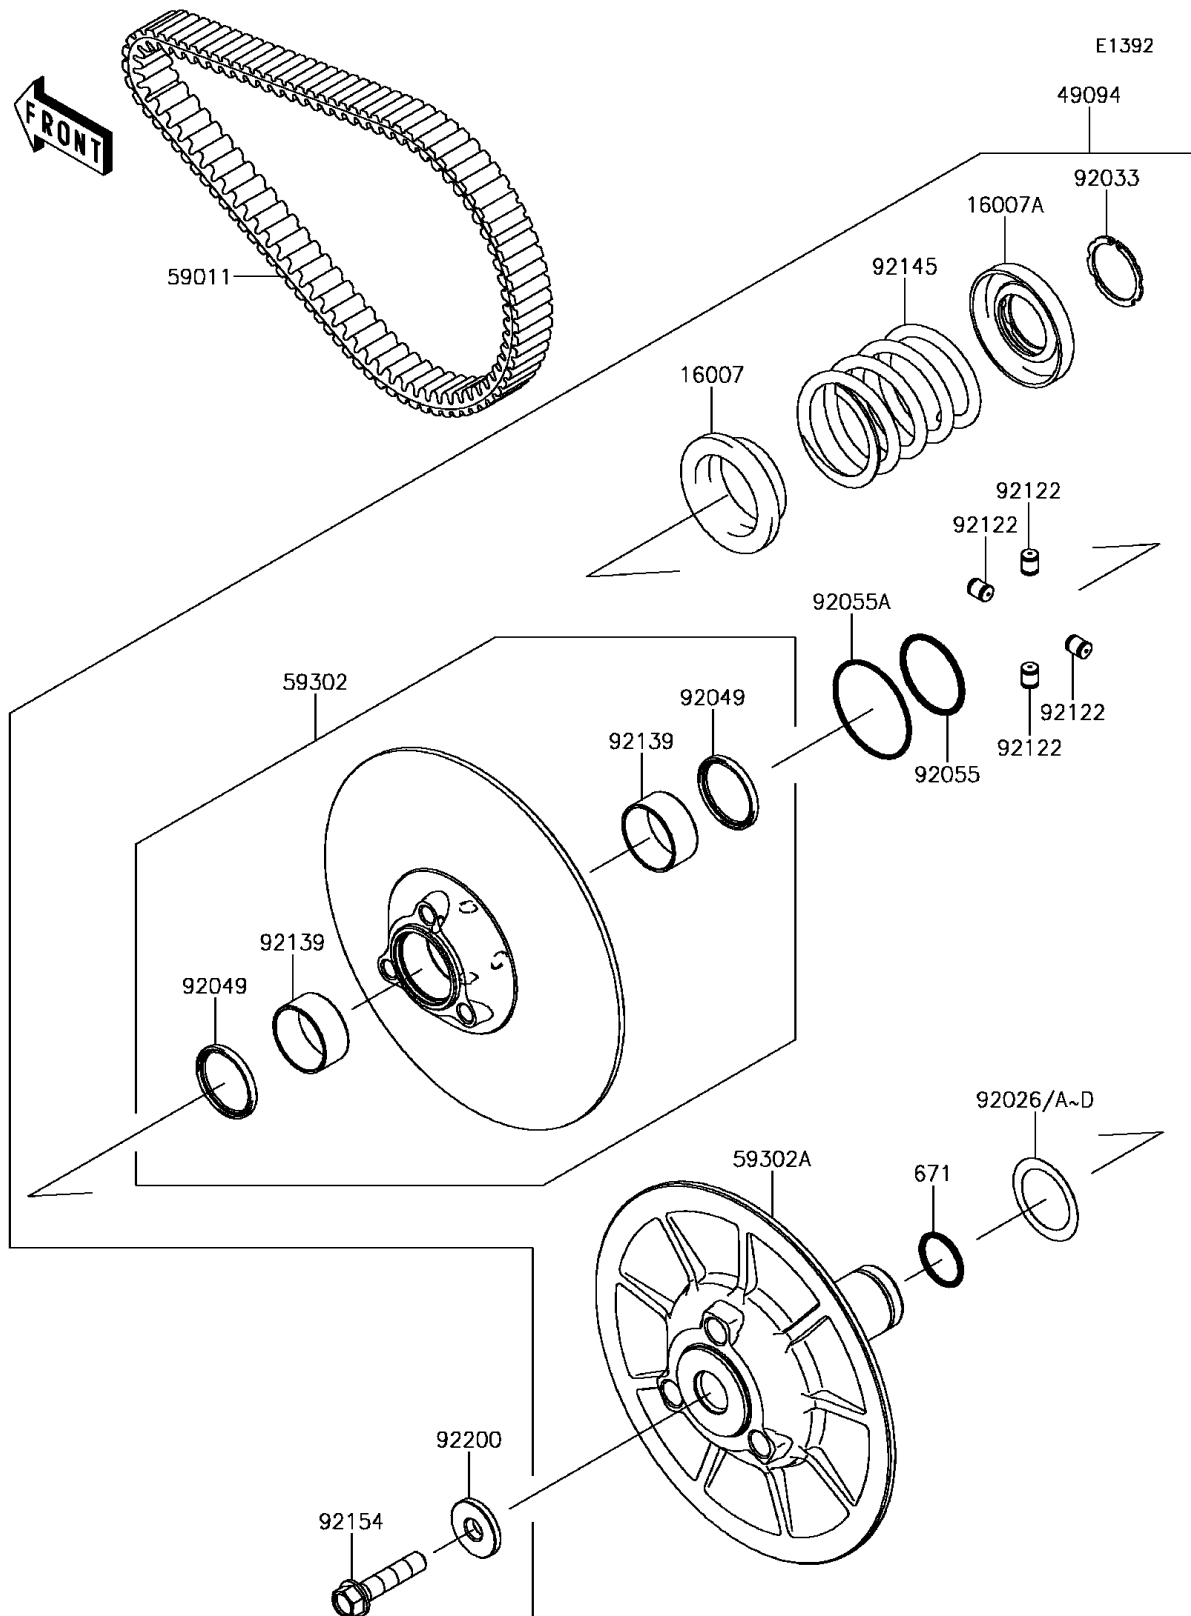

2017 Mule PRO-FXT

PARTS DIAGRAM

Driven Converter/Drive Belt

2017 Mule PRO-FXT

PARTS LIST

Driven Converter/Drive Belt

ITEM NAME

PART NUMBER

QUANTITY
