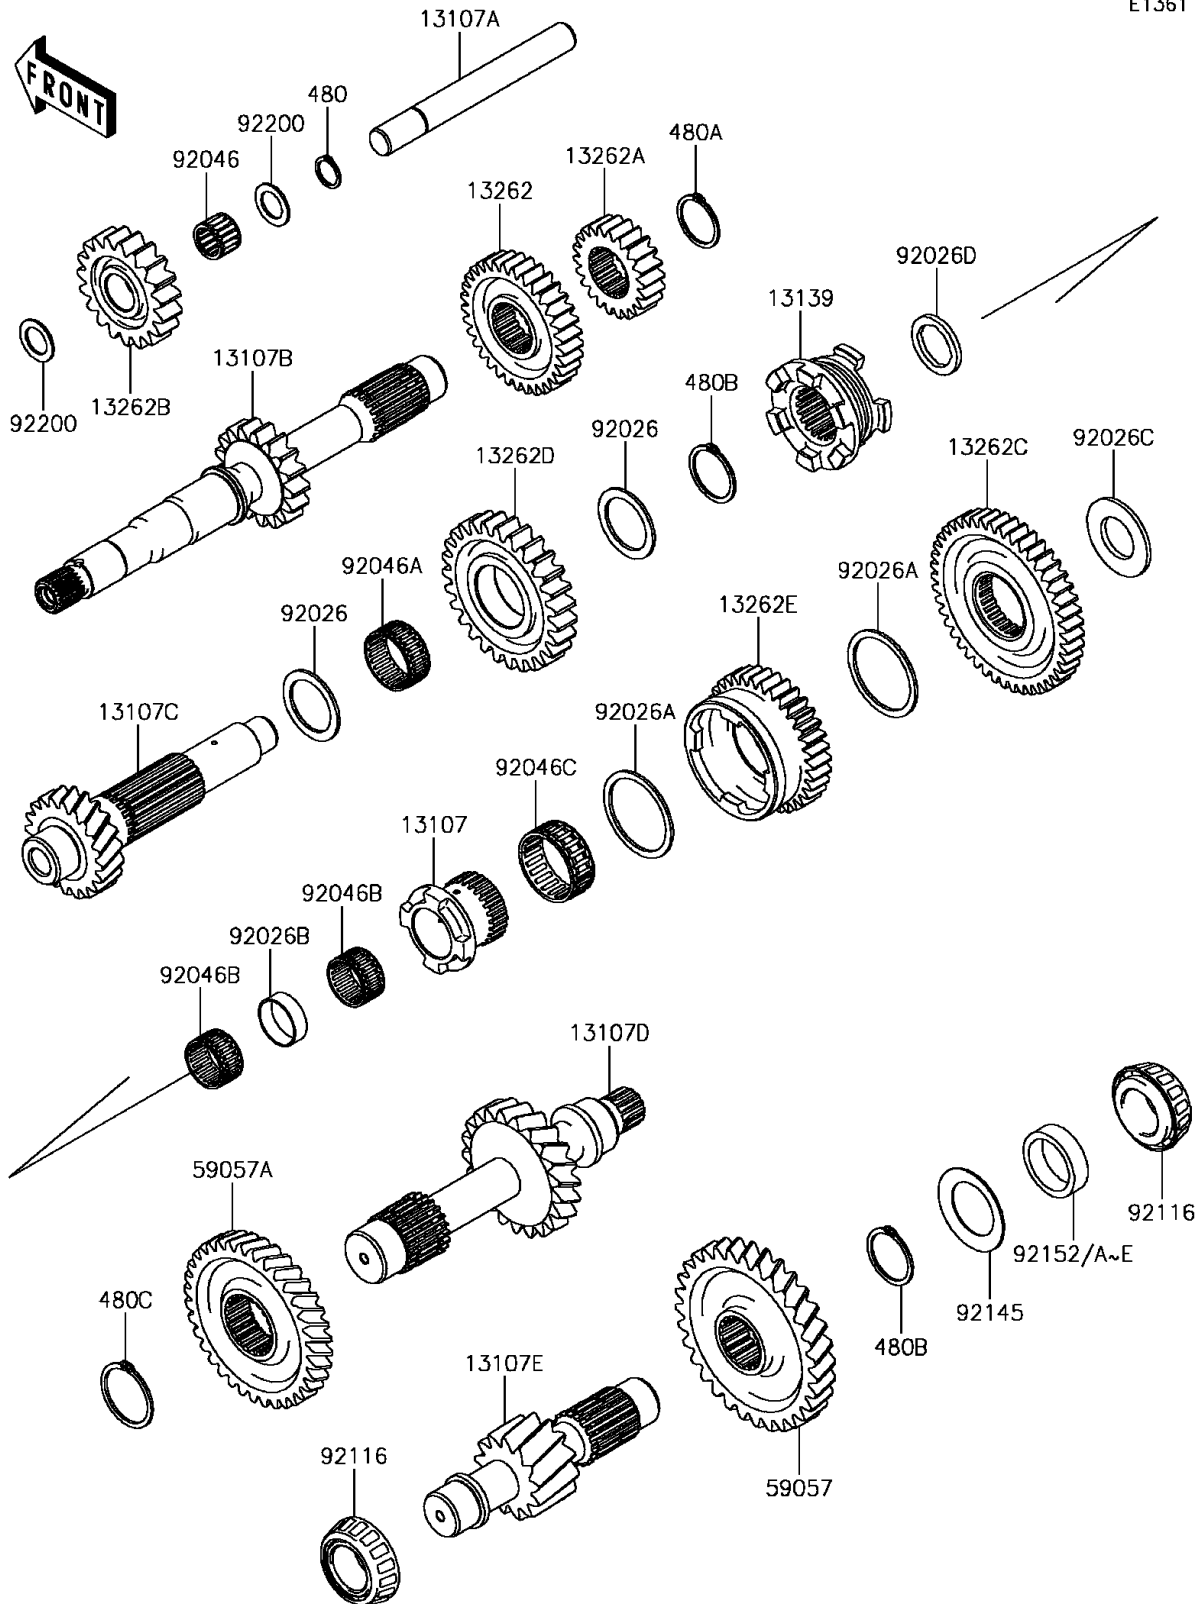

2017 Mule PRO-FXT

PARTS DIAGRAM

Transmission

E1361

2017 Mule PRO-FXT

PARTS LIST

Transmission

Kawasaki

Let the Good Times Roll®

ITEM NAME

PART NUMBER

QUANTITY
