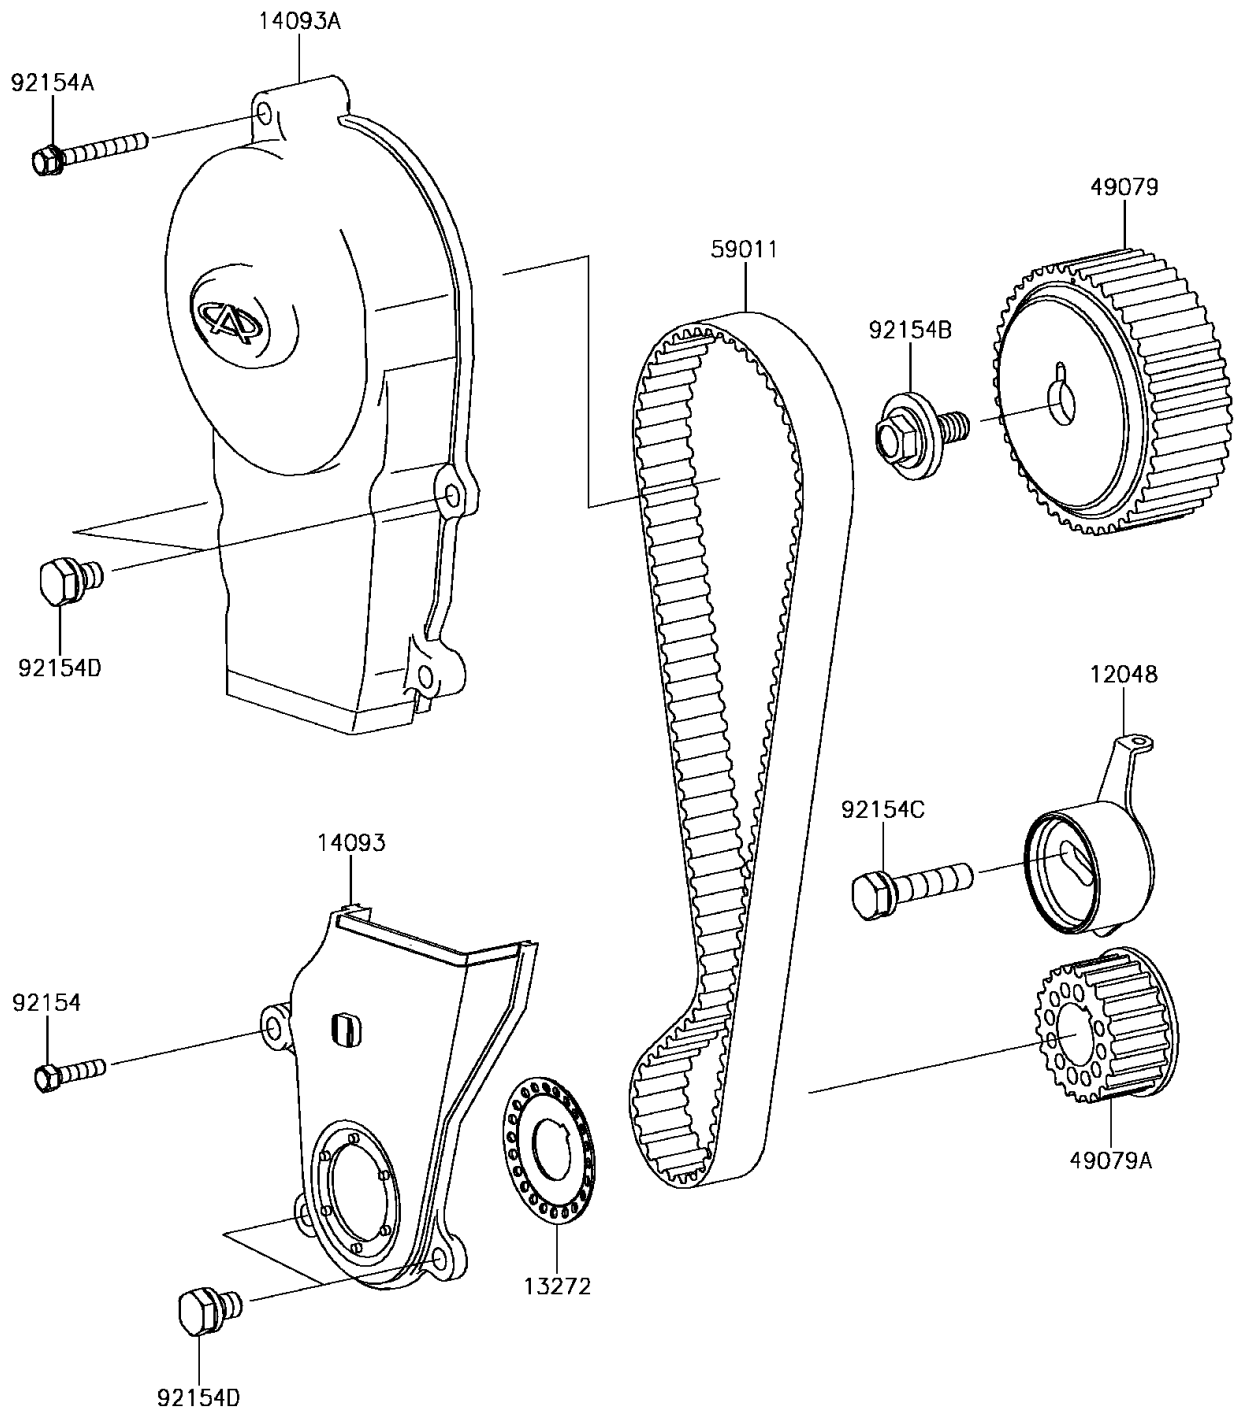

2017 Mule PRO-FXT

PARTS DIAGRAM

Timing Belt

E1215

2017 Mule PRO-FXT

PARTS LIST

Timing Belt

ITEM NAME

PART NUMBER

QUANTITY
