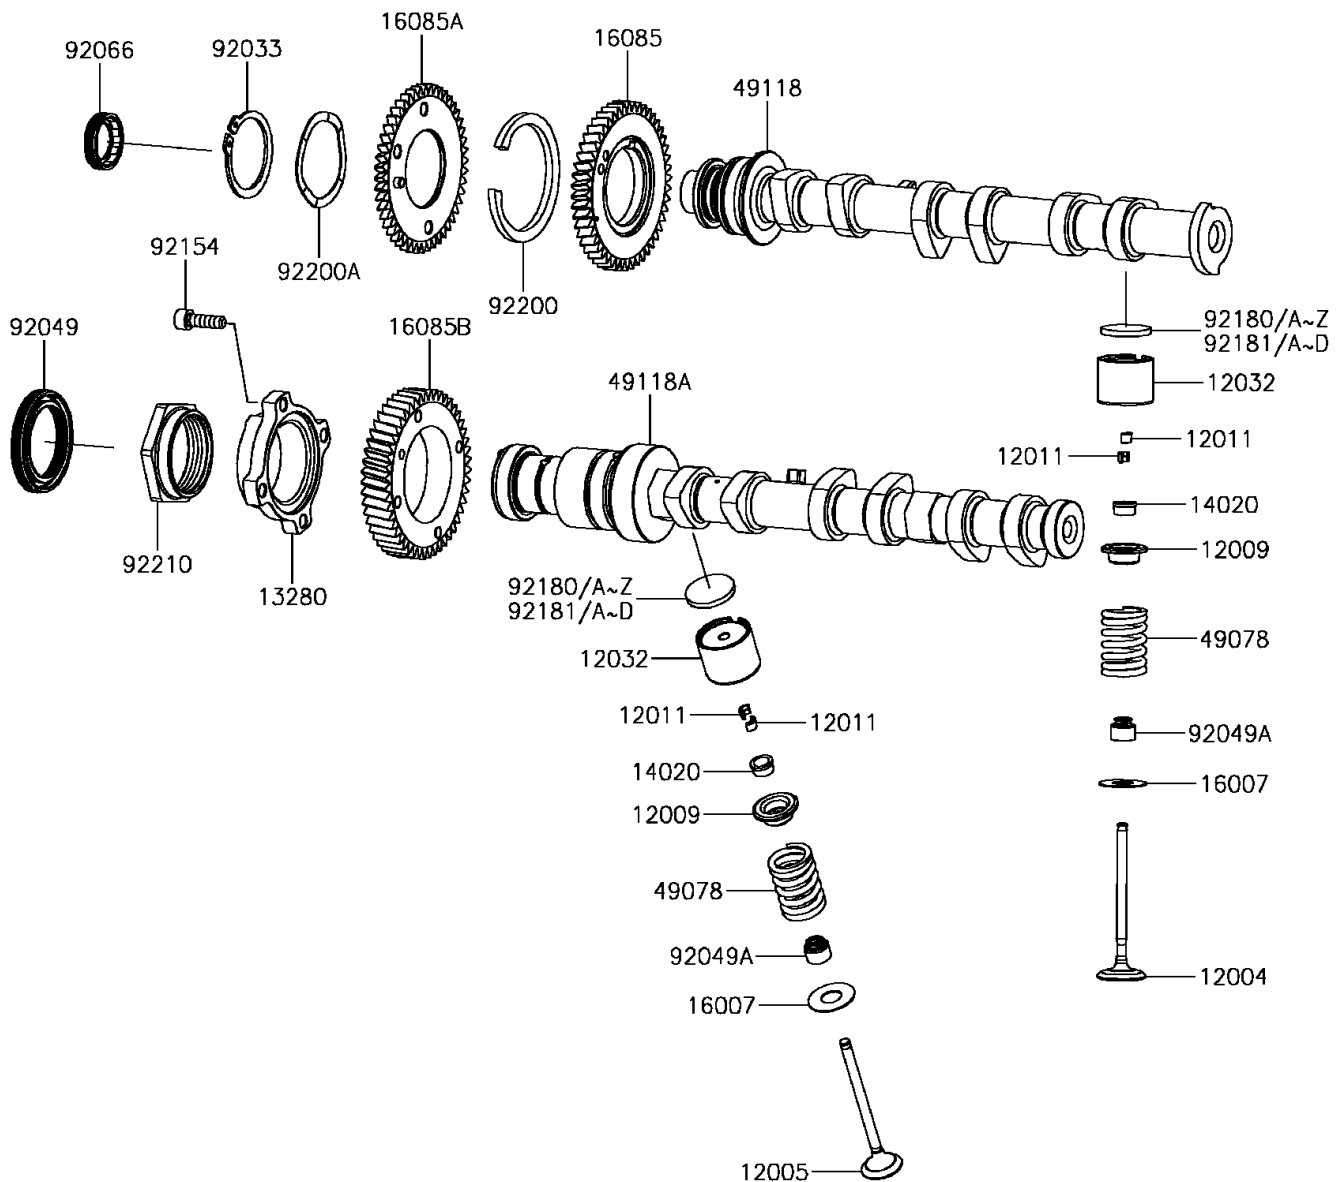

2017 Mule PRO-FXT

PARTS DIAGRAM

Valve(s)/Camshaft(s)

E1211

2017 Mule PRO-FXT

PARTS LIST

Valve(s)/Camshaft(s)

ITEM NAME

PART NUMBER

QUANTITY
