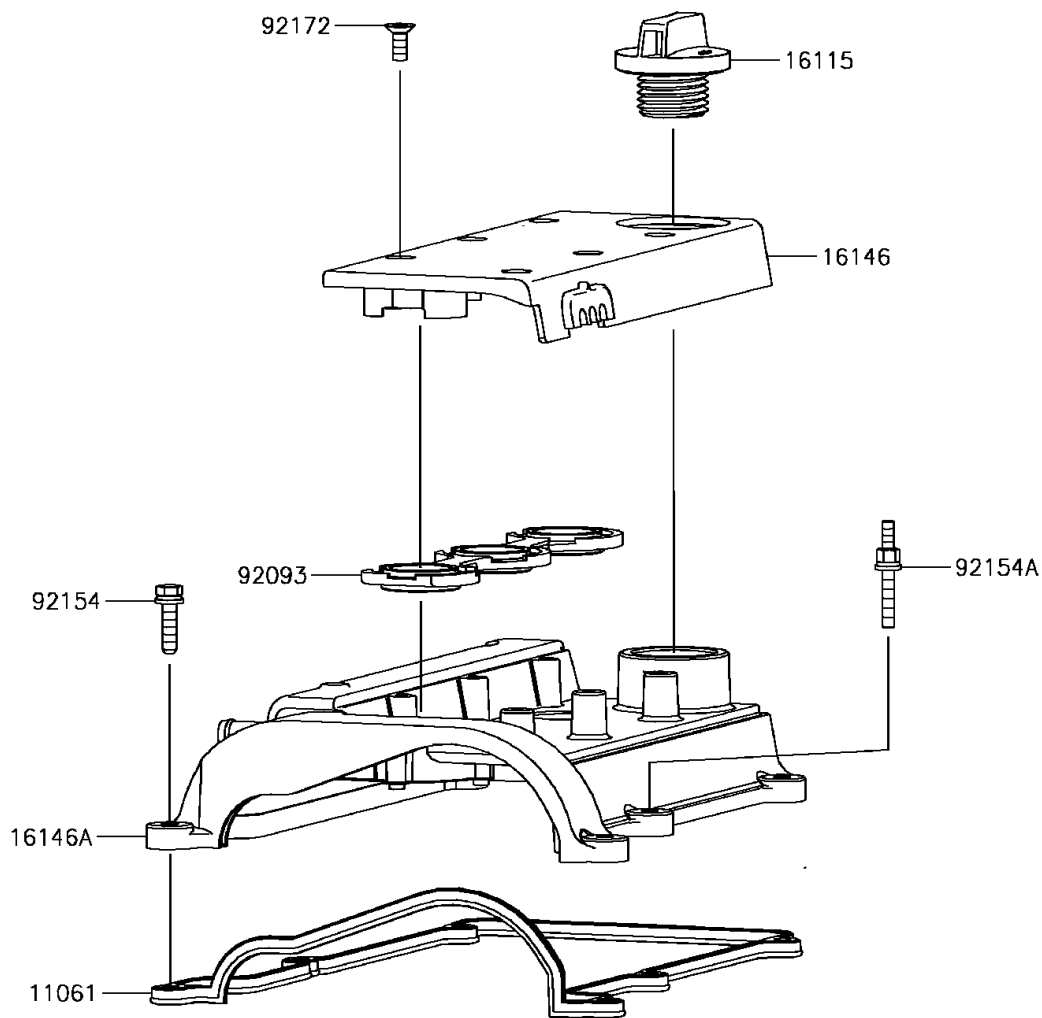

2017 Mule PRO-FXT

PARTS DIAGRAM

Cylinder Head Cover

E1112

2017 Mule PRO-FXT

PARTS LIST

Cylinder Head Cover

ITEM NAME

PART NUMBER

QUANTITY
