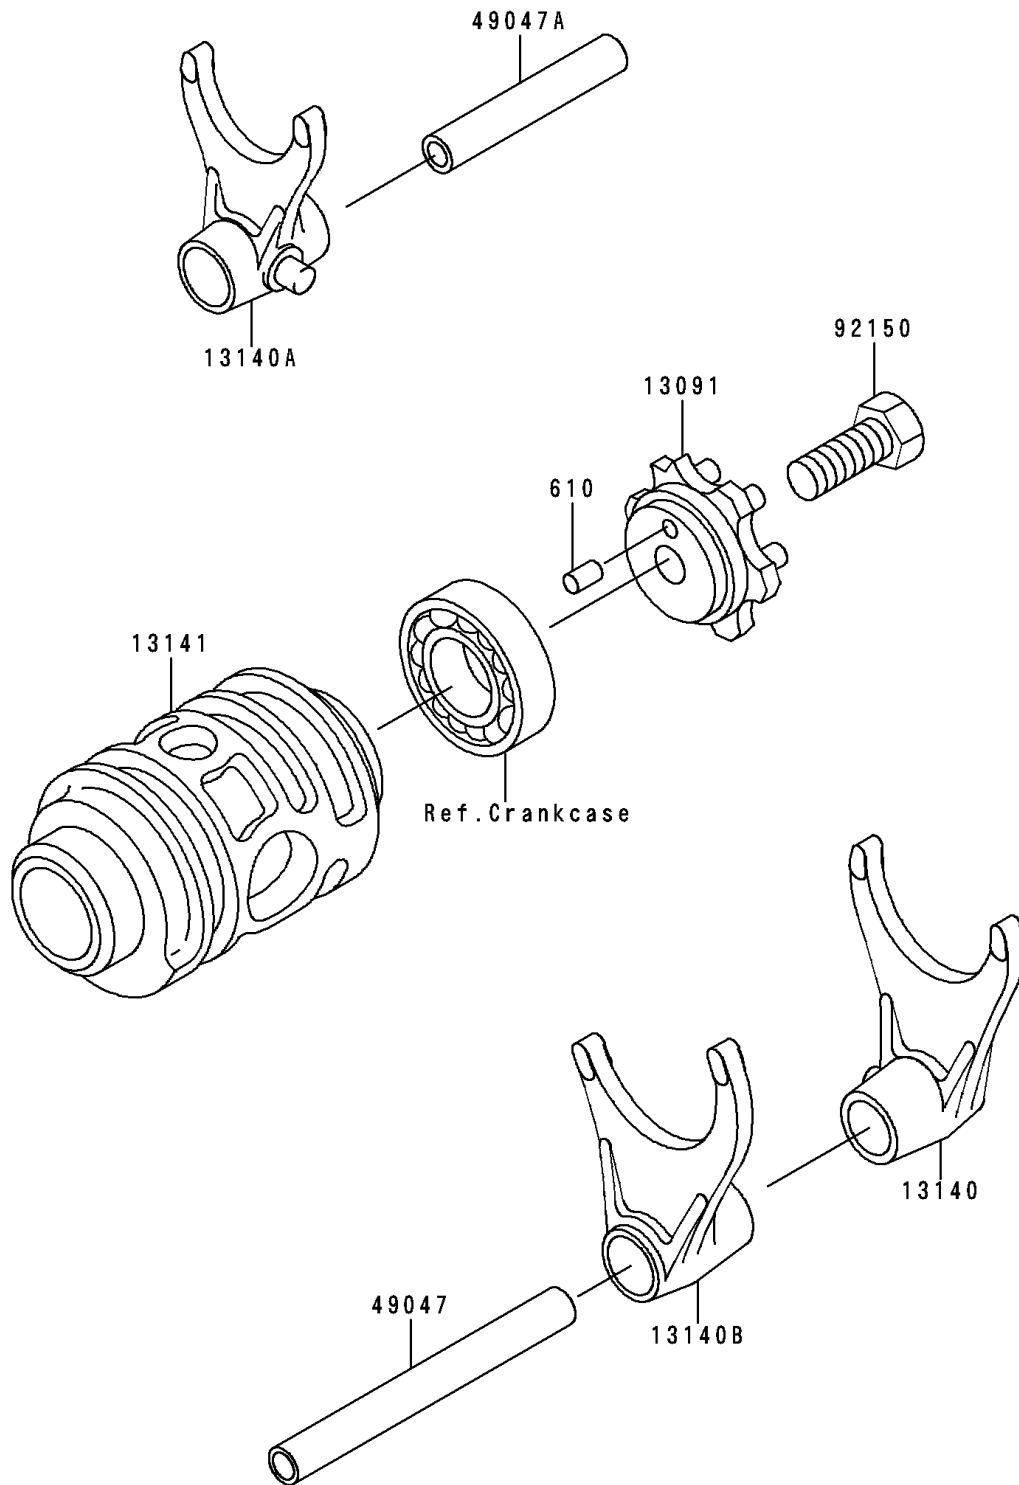

1995 KX125

PARTS DIAGRAM

Gear Change Drum/Shift Fork(s)

E1362

1995 KX125

PARTS LIST

Gear Change Drum/Shift Fork(s)

ITEM NAME

PART NUMBER

QUANTITY
