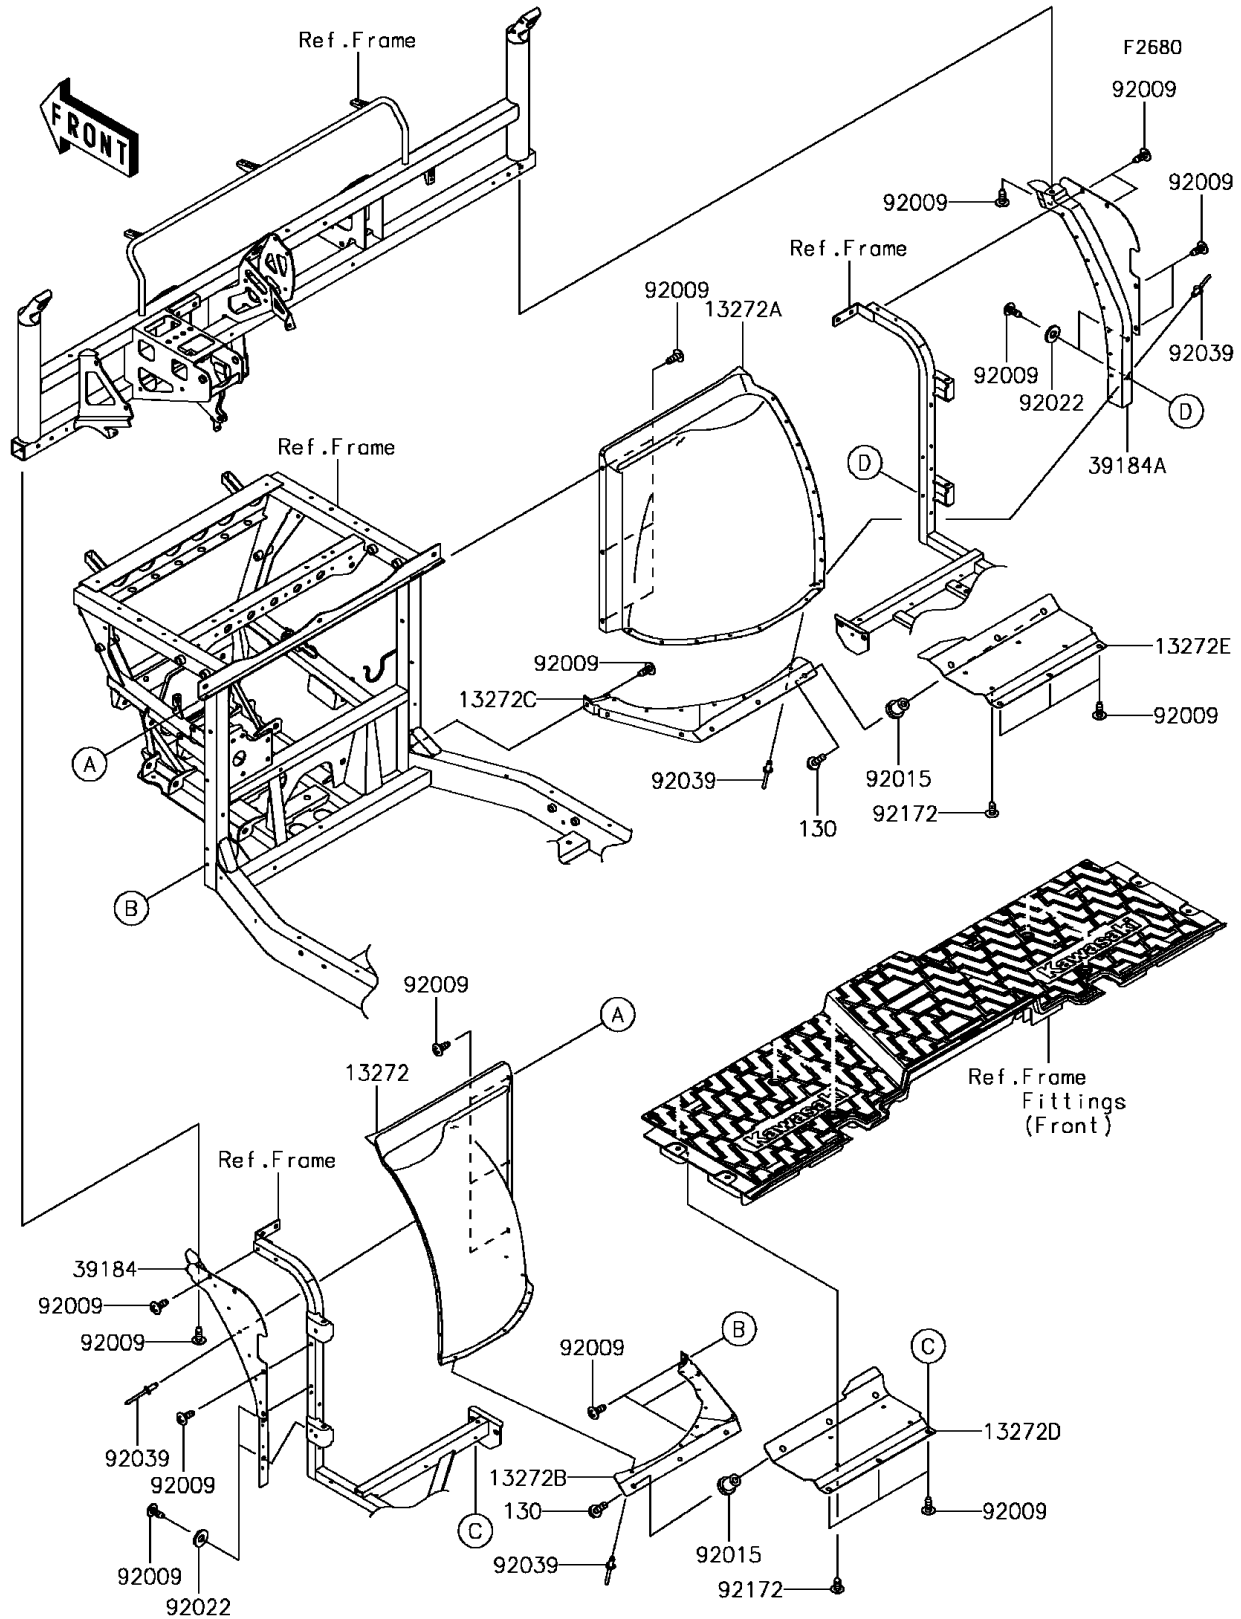

2016 MULE PRO-DX™ EPS LE DIESEL

PARTS DIAGRAM

Guard(s)

2016 MULE PRO-DX™ EPS LE DIESEL

PARTS LIST

Guard(s)

ITEM NAME	PART NUMBER	QUANTITY
BOLT-FLANGED,6X20 (Ref # 130)	130BA0620	6
PLATE (Ref # 13272)	13272-2323	1
PLATE (Ref # 13272A)	13272-2324	1
PLATE (Ref # 13272B)	13272-2327	1
PLATE (Ref # 13272C)	13272-2328	1
PLATE,UNDER GUARD,LH (Ref # 13272D)	13272-2330	1
PLATE,UNDER GUARD,RH (Ref # 13272E)	13272-2331	1
BRACKET-ASSY,SIDE,LH (Ref # 39184)	39184-0718	1
BRACKET-ASSY,SIDE,RH (Ref # 39184A)	39184-0719	1
SCREW,TAPPING,6X16 (Ref # 92009)	92009-1166	32
NUT,RUBBER,6MM (Ref # 92015)	92015-1692	6
WASHER,8.2X19X2 (Ref # 92022)	92022-1533	4
RIVET (Ref # 92039)	92039-0778	30
SCREW,6X16 (Ref # 92172)	92172-0284	8